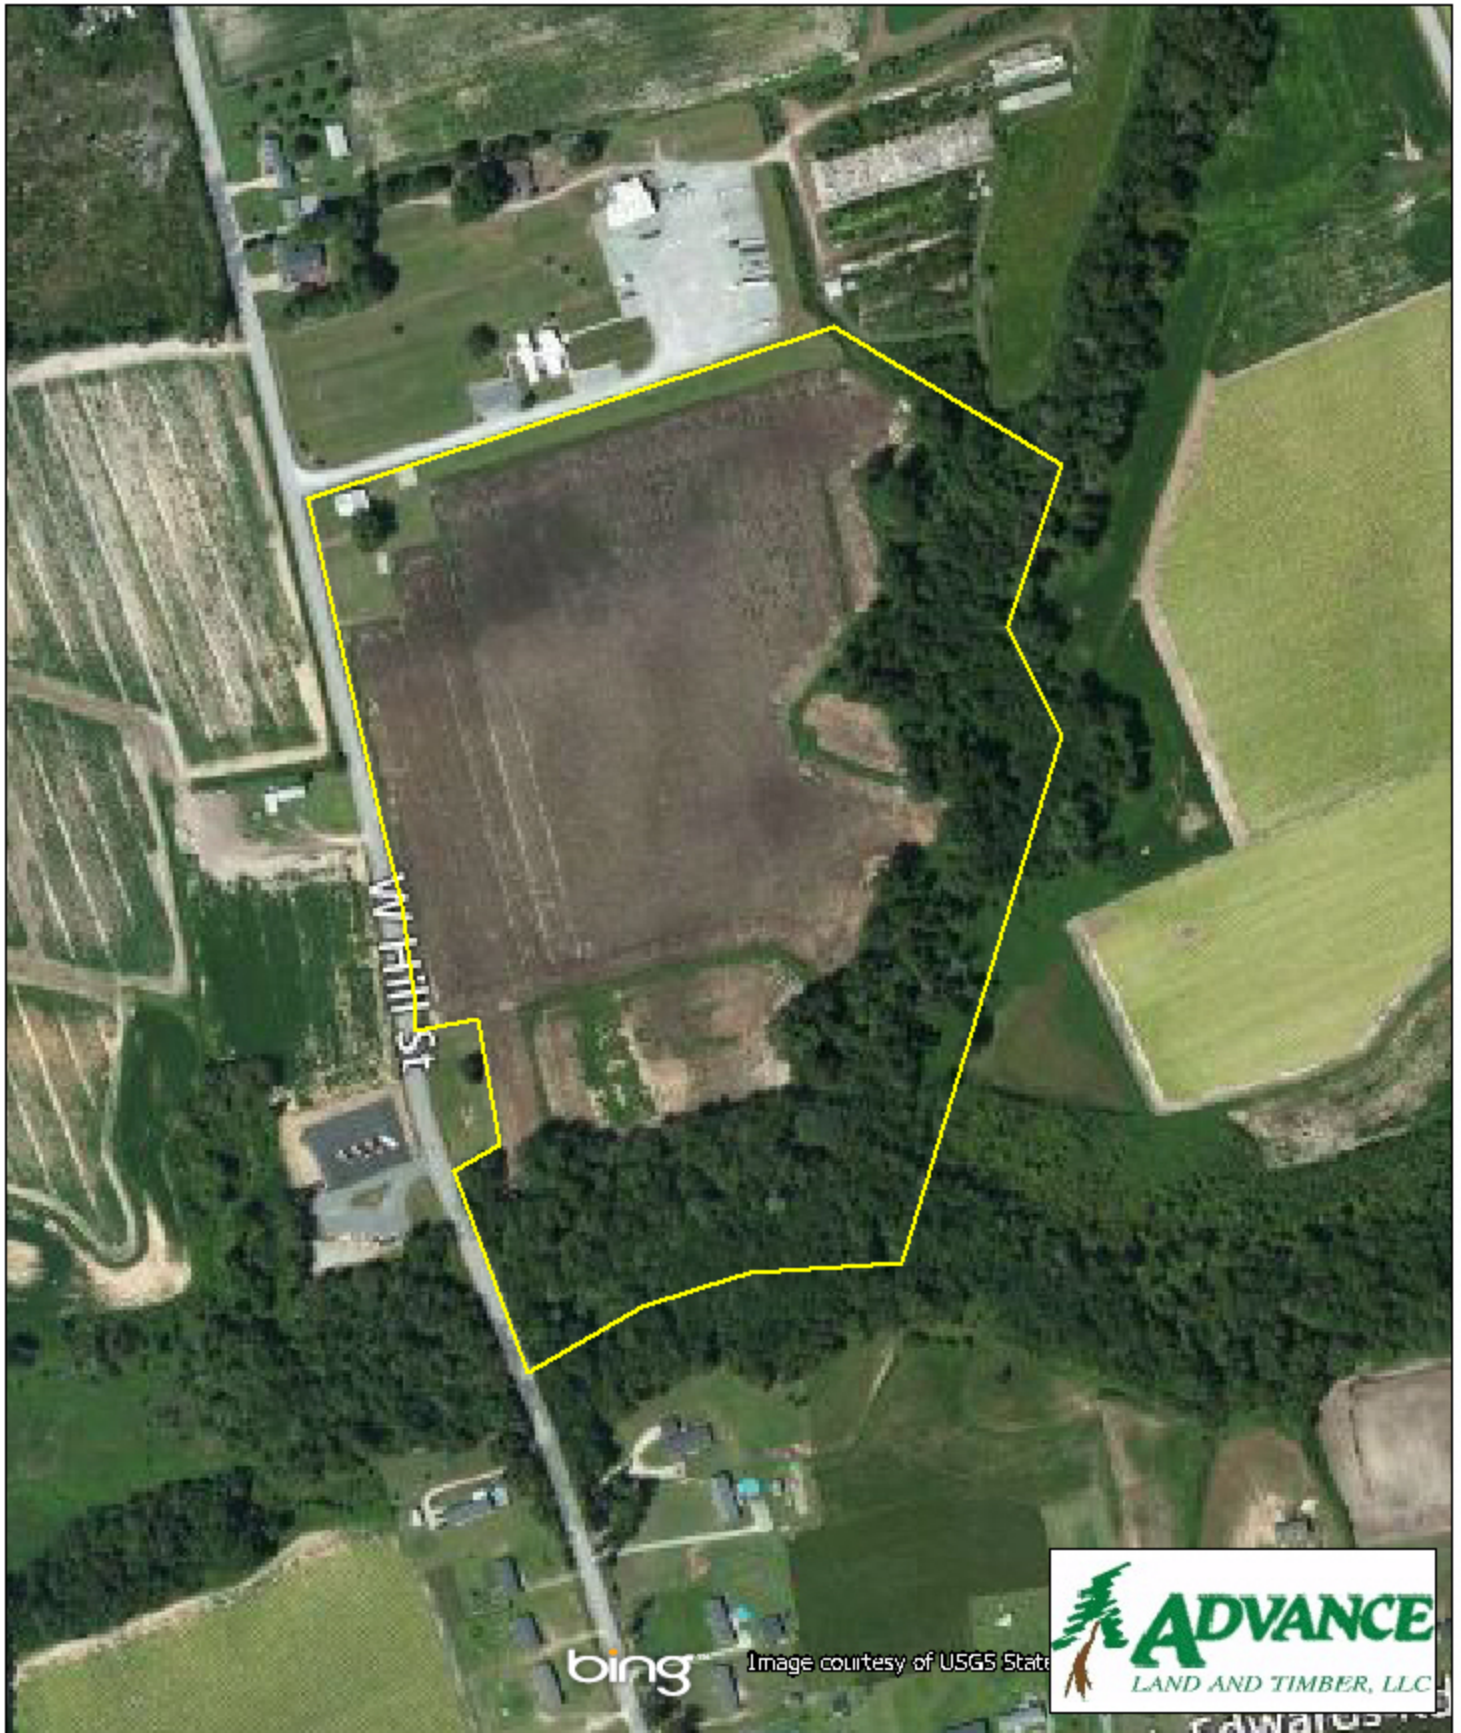

Tract W100 Wayne County, NC

1 inch = 330 feet
39.6 +/- acres

The information provided on this map is believed to be accurate and is based on the best information available at this time, however, this information is in no way guaranteed.