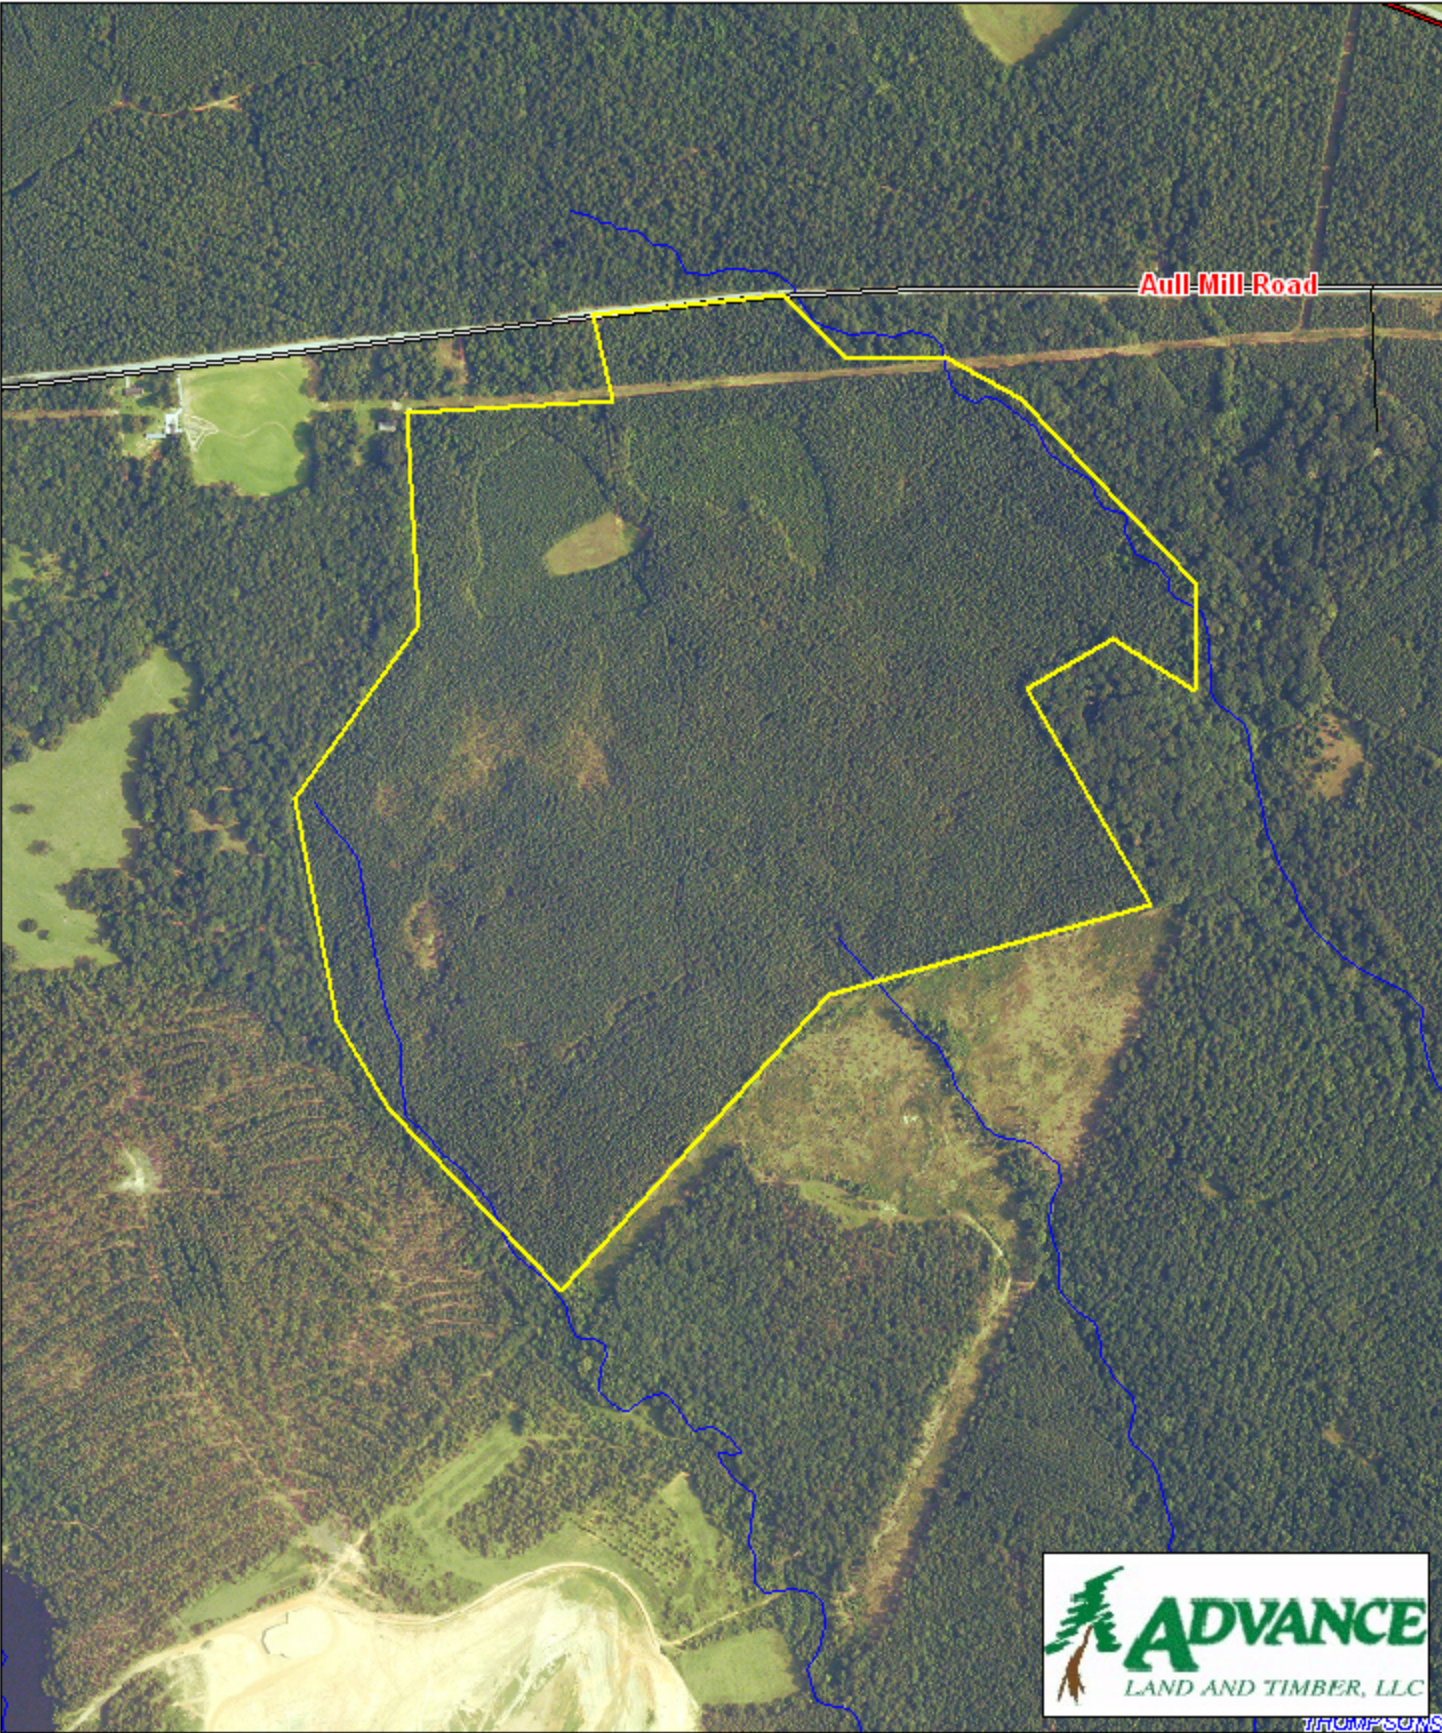

Tract PG2429 Greenwood County, SC

1 inch = 660 feet
146.55 +/- acres

TRUMPSONS