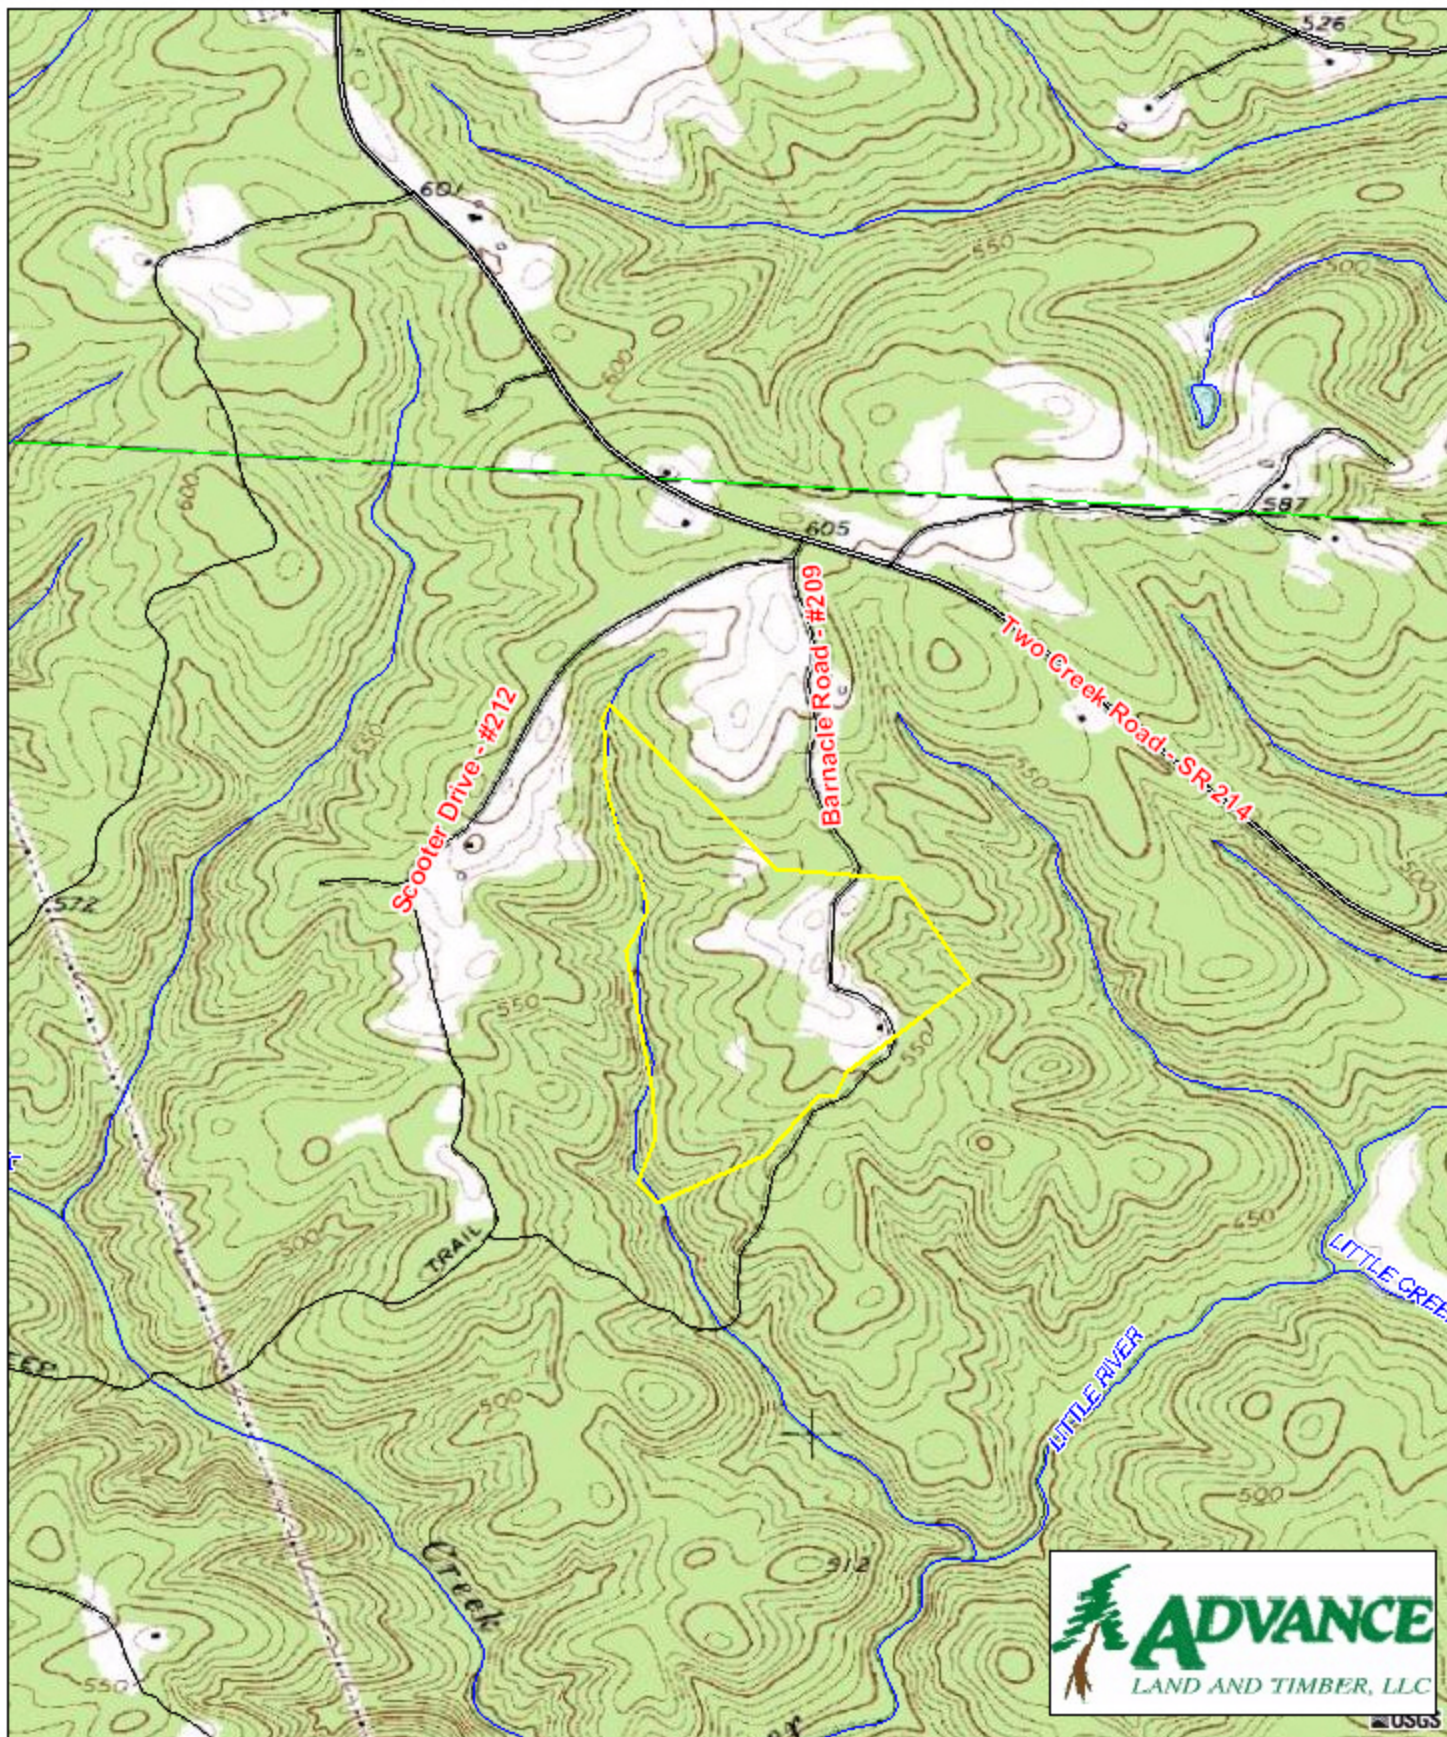

# Hudson Tract 60040166 - Fairfield County, SC

99.0 acres

USGS