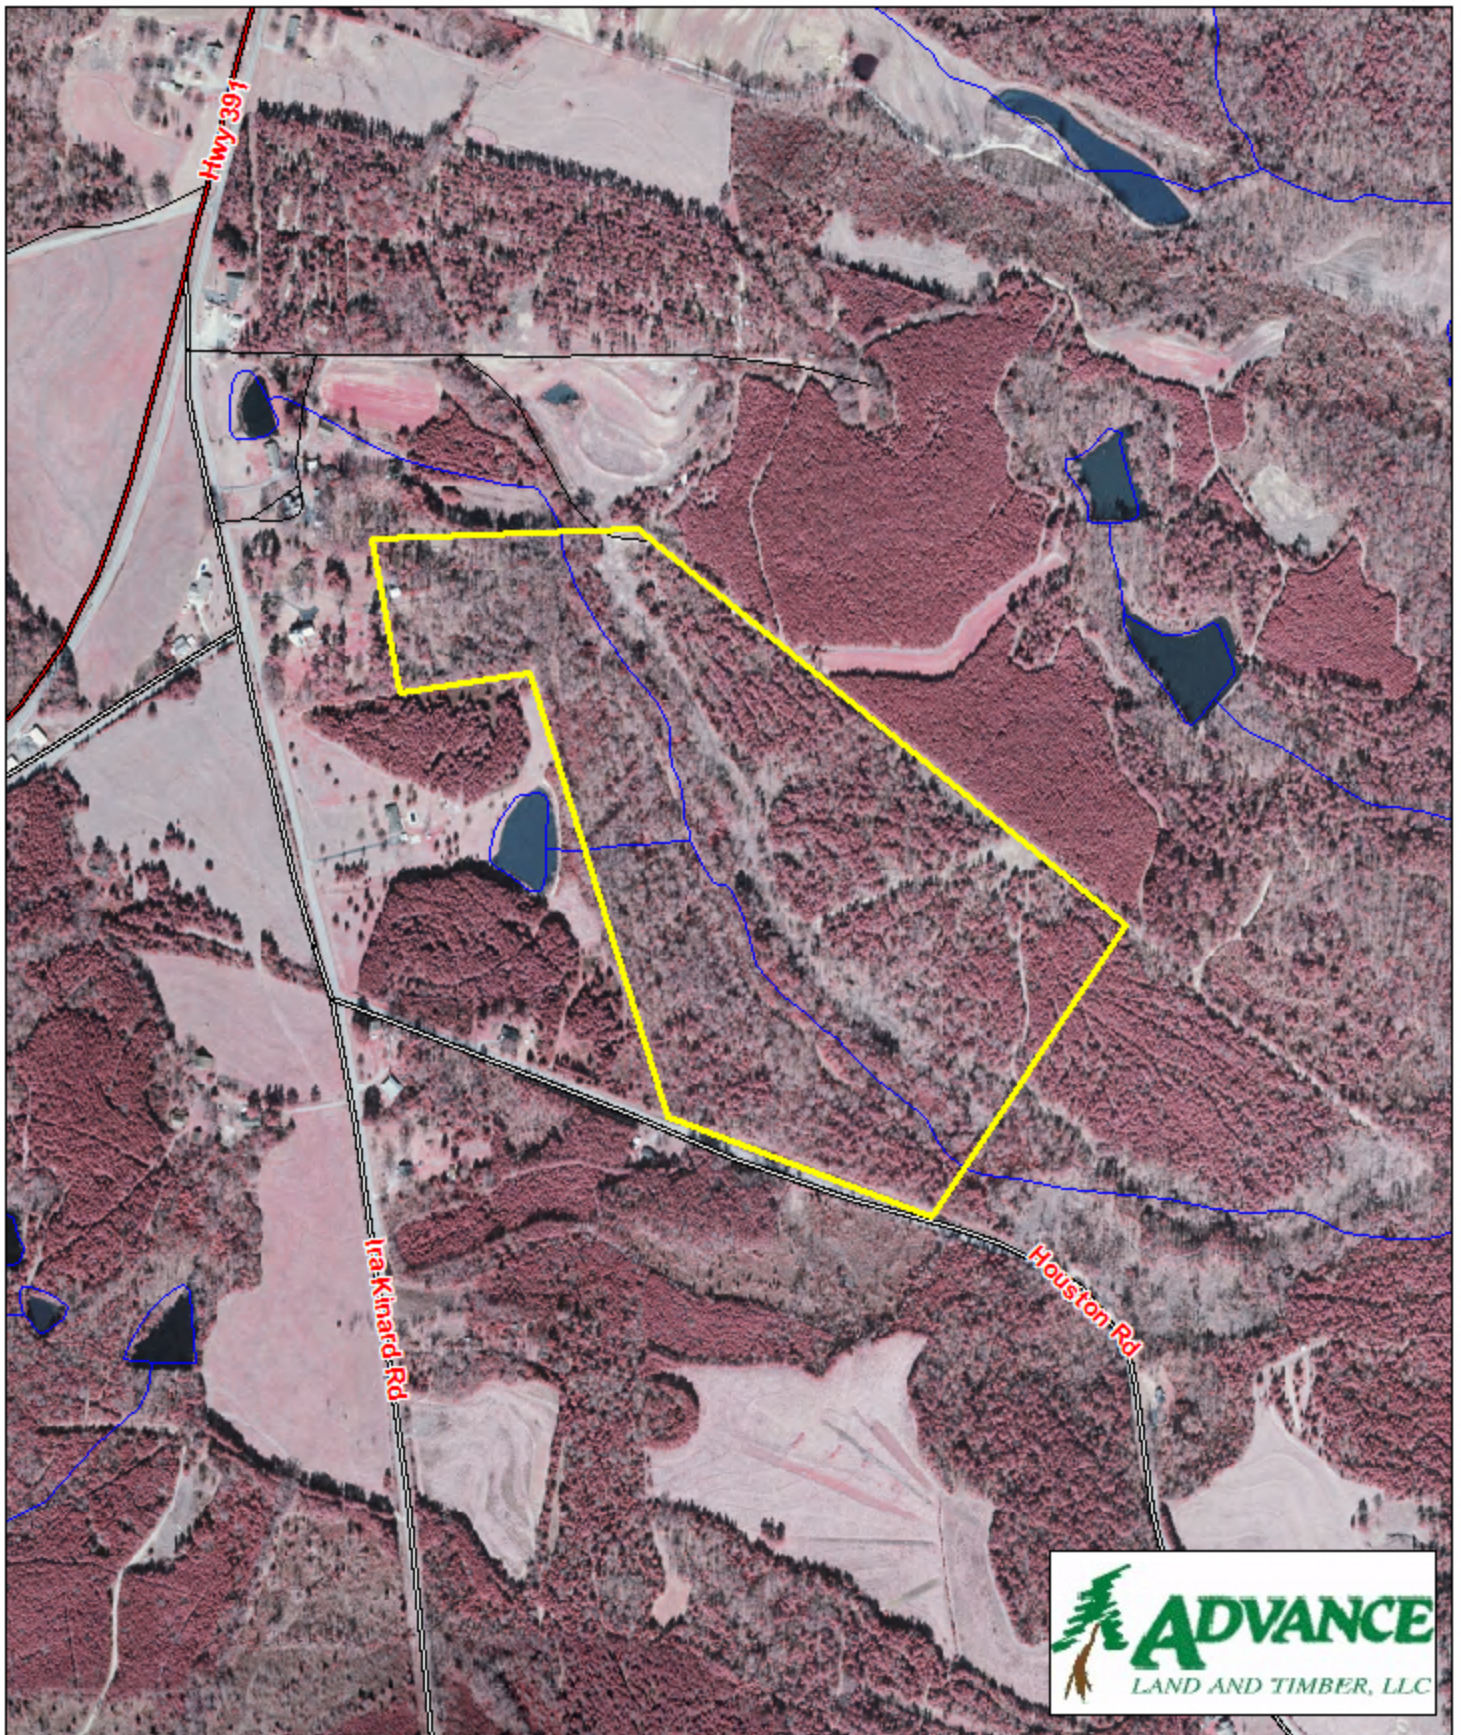

Tract A794 - B Newberry County, SC

1 inch = 660 feet
Parcel B - 67 +/- acres

The information provided on this map is believed to be accurate and is based on the best information available at this time, however, this information is in no way guaranteed.