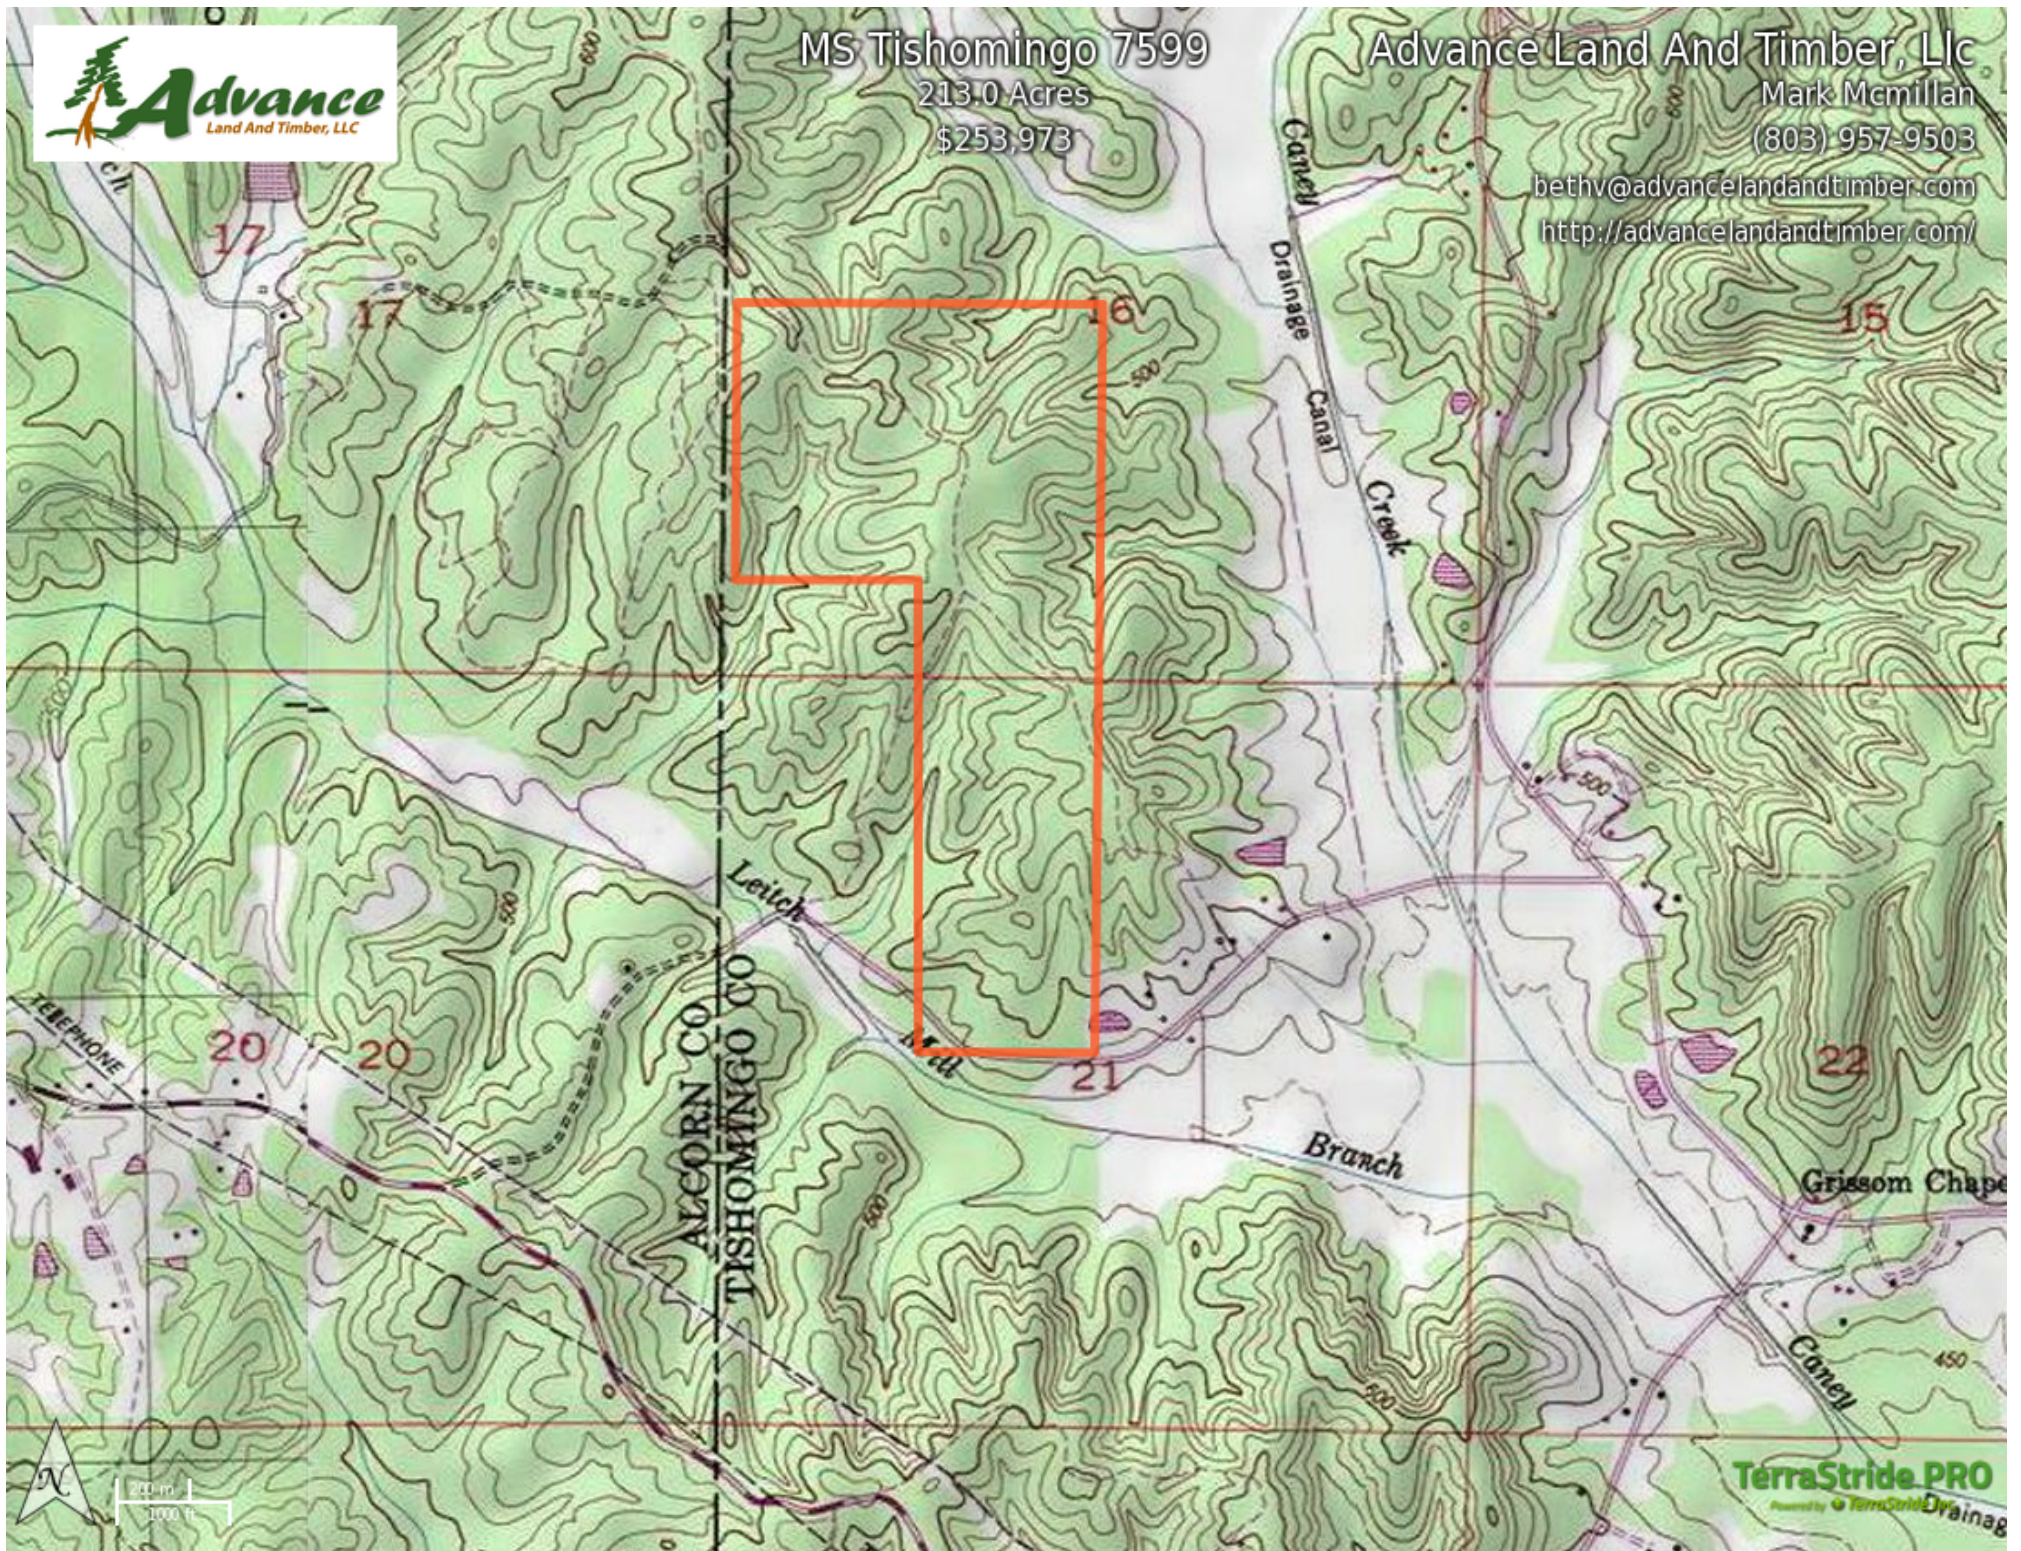

MS Tishomingo 7599
213.0 Acres
\$253,973

Advance Land And Timber, LLC
Mark Mcmillan
(803) 957-9503
bethv@advancelandandtimber.com
<http://advancelandandtimber.com/>

TerraStride PRO
Powered by TerraStride Drainage