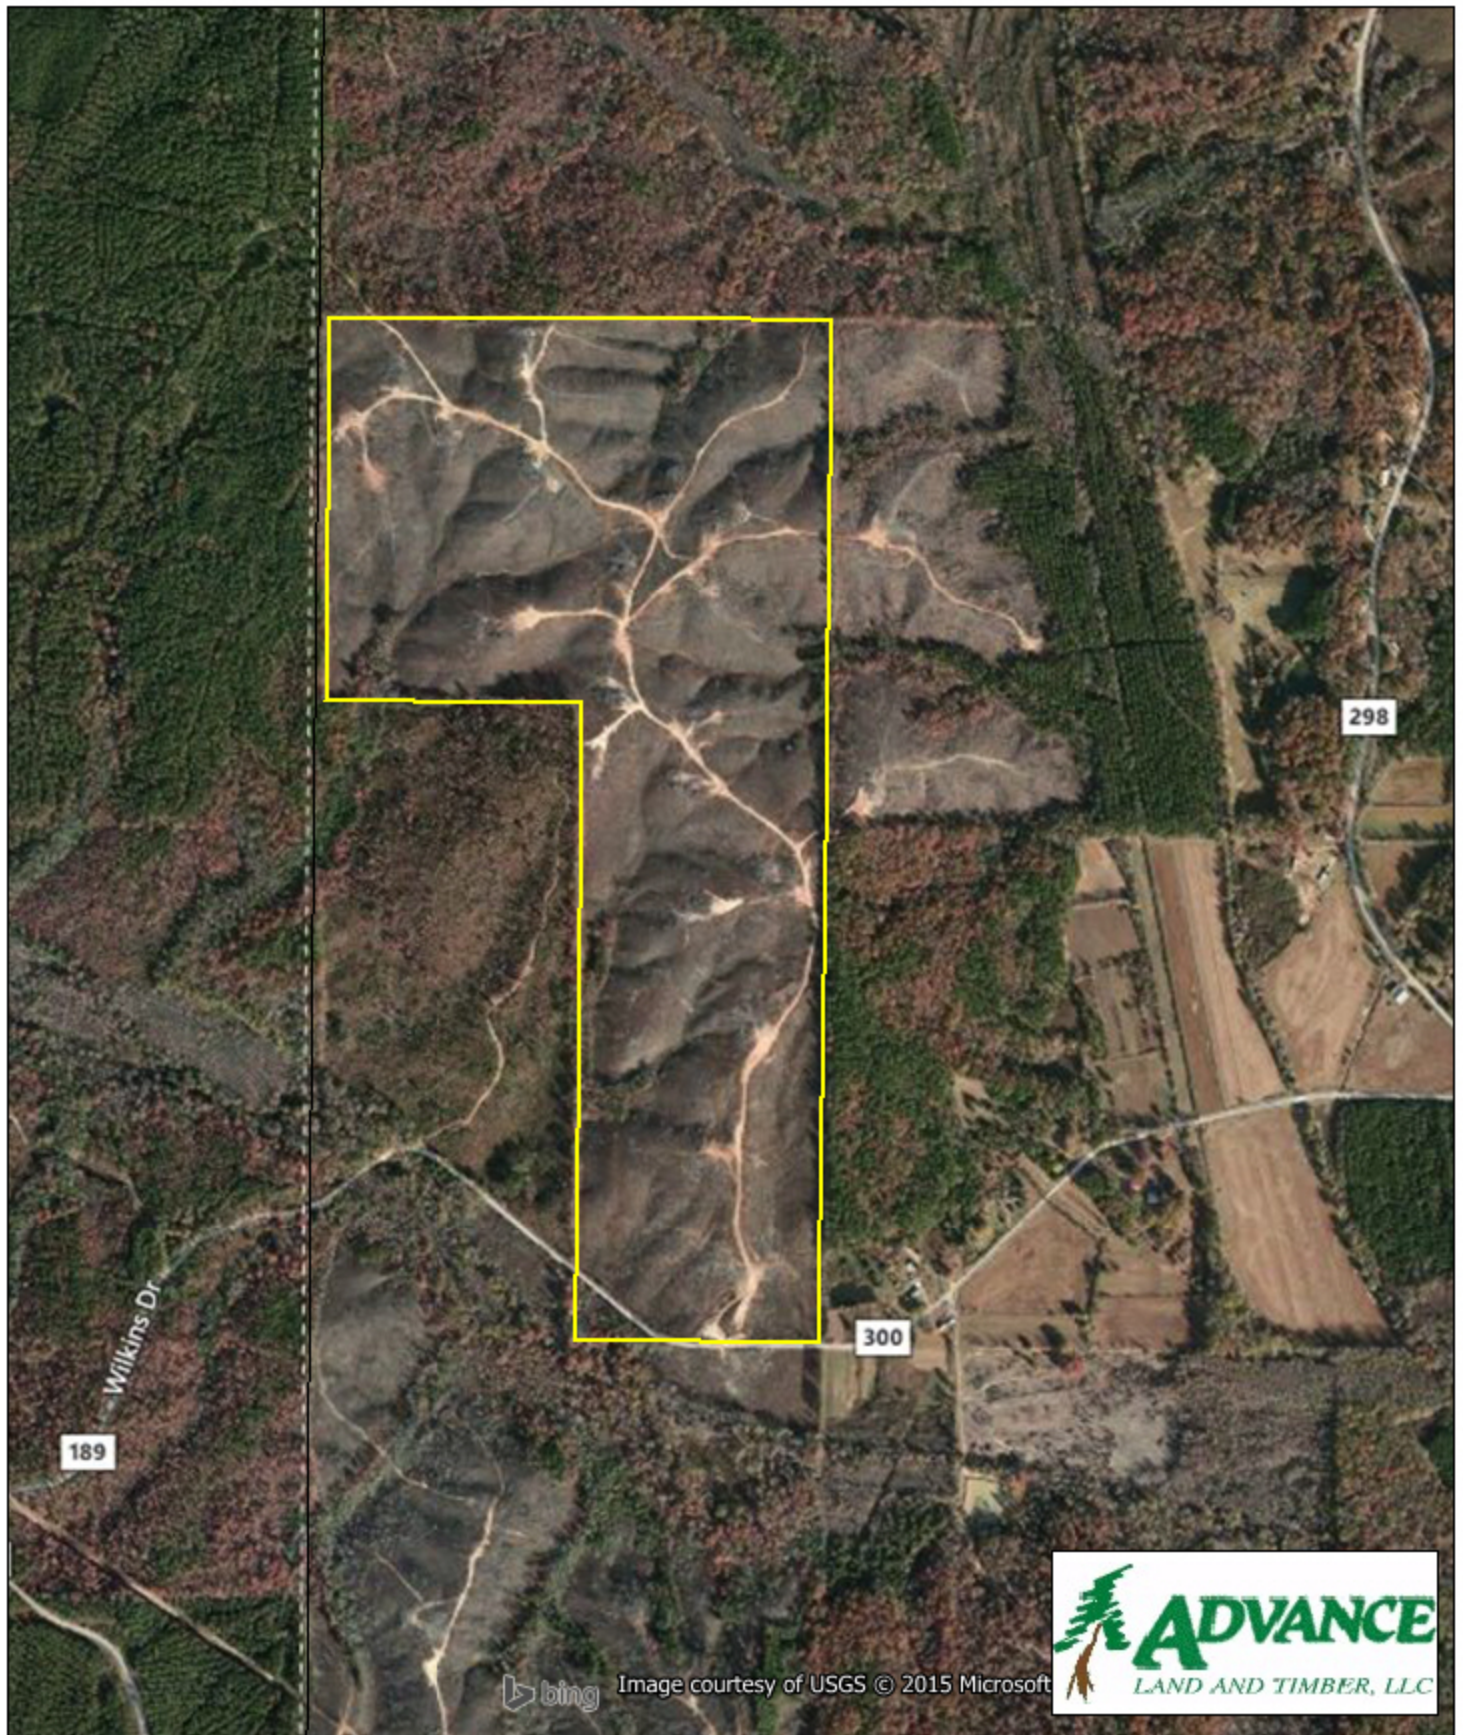

Tract 7599

Tishomingo County, MS

1 inch = 990 feet
213 +/- acres

The information provided on this map is believed to be accurate and is based on the best information available at this time, however, this information is in no way guaranteed.