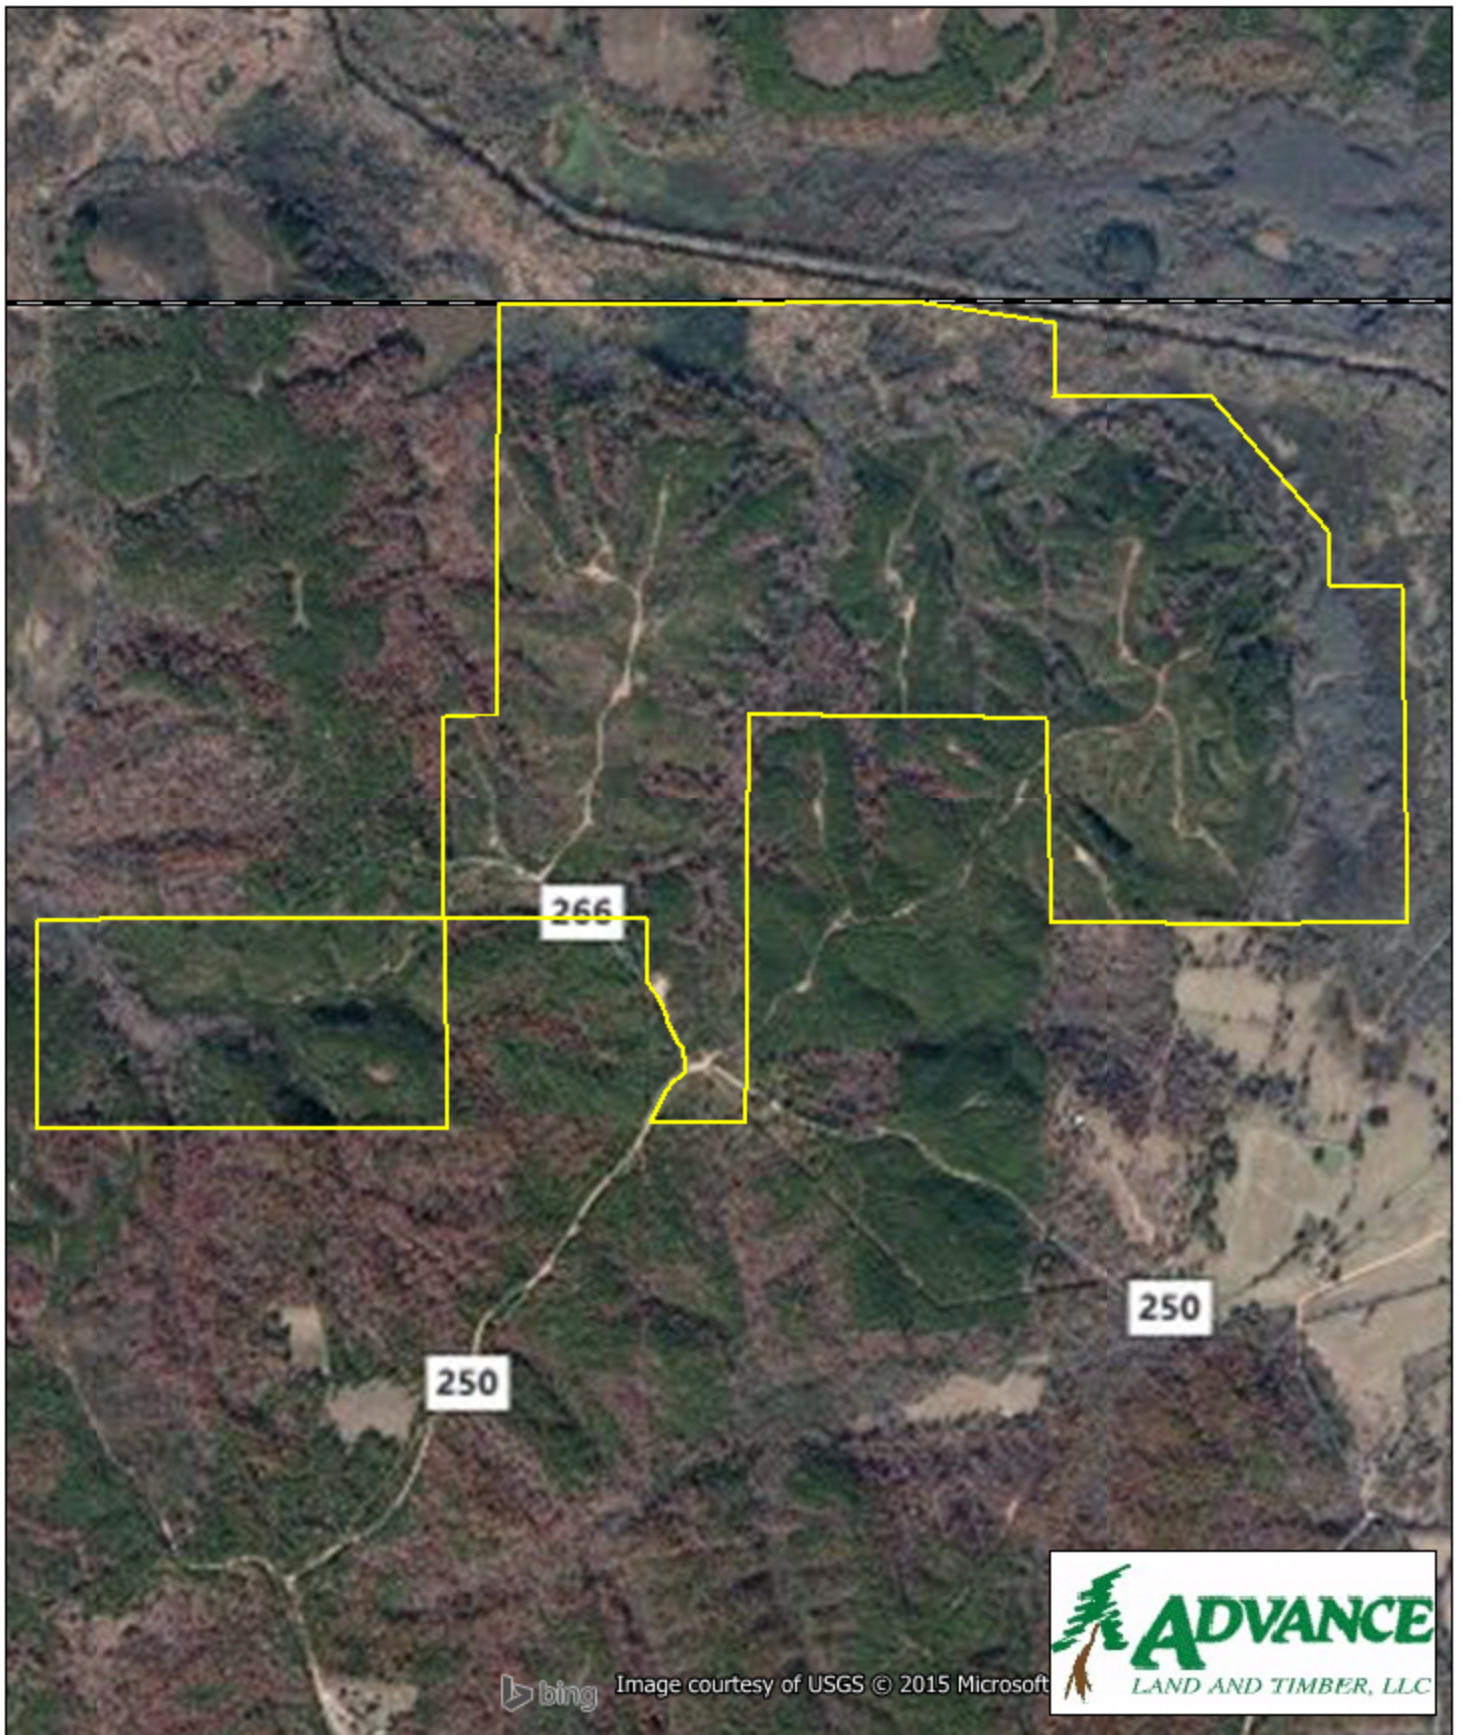

Tract 7672 Tippah County, MS

1 inch = 1,250 feet
541 +/- acres

The information provided on this map is believed to be accurate and is based on the best information available at this time, however, this information is in no way guaranteed.