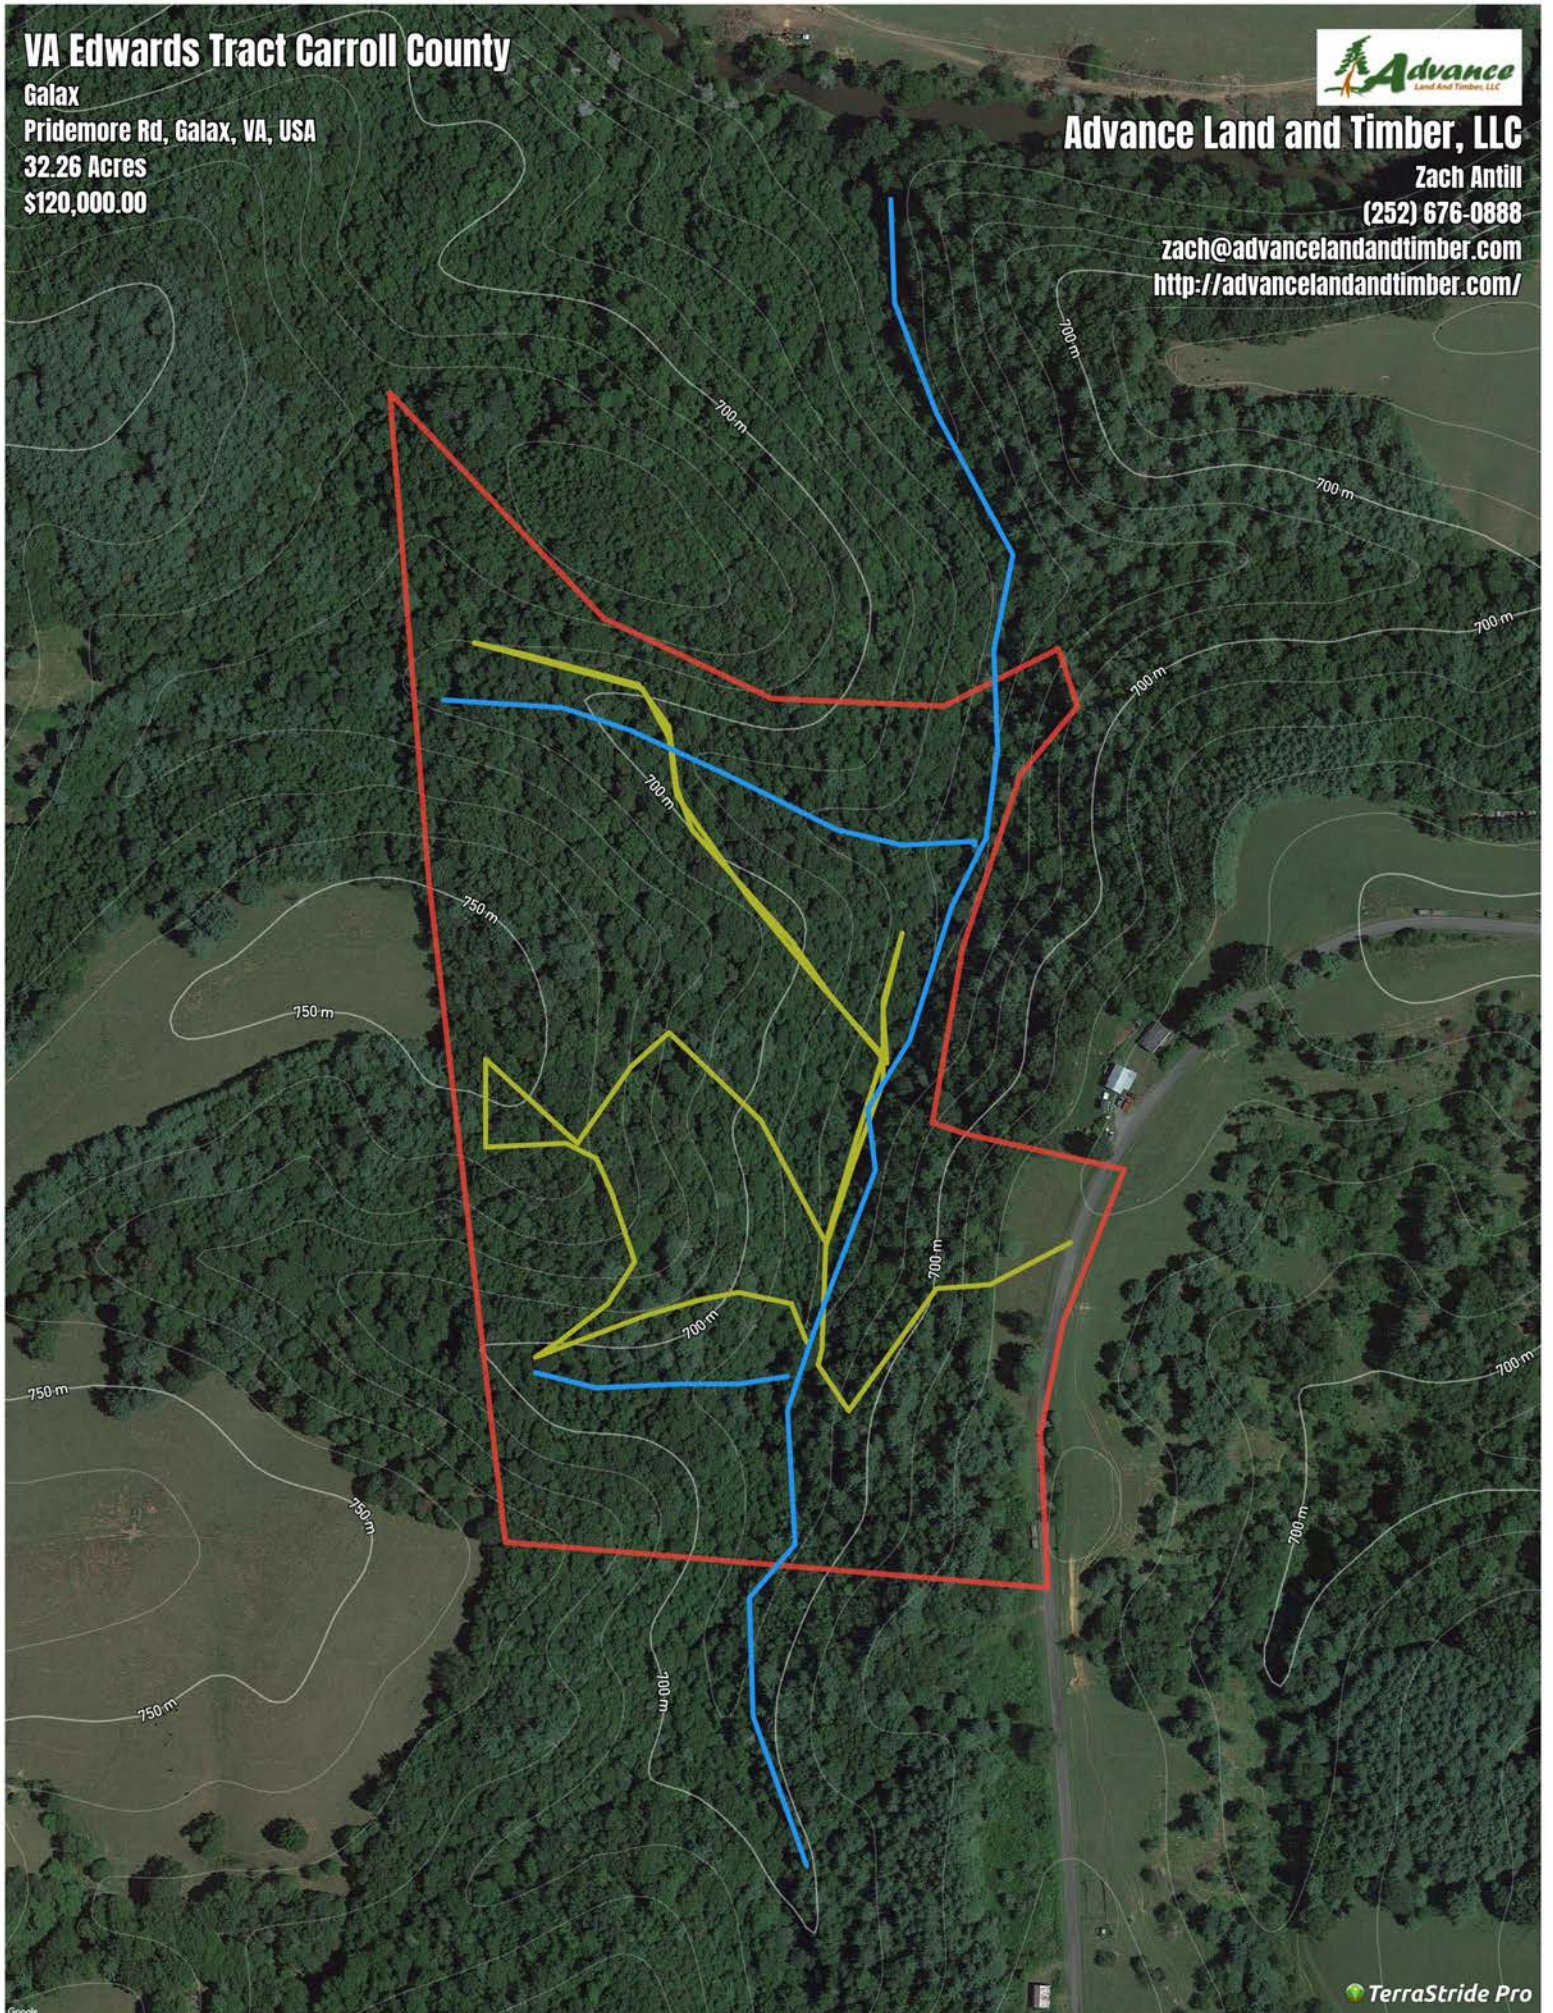

VA Edwards Tract Carroll County

Galax
Pridemore Rd, Galax, VA, USA
32.26 Acres
\$120,000.00

Advance Land and Timber, LLC

Zach Antill
(252) 676-0888
zach@advancelandandtimber.com
<http://advancelandandtimber.com/>

VA Edwards Tract Carroll County

Legend

A Text Label

 Path

 Creek

 Boundary

Generated on: Oct. 4, 2021