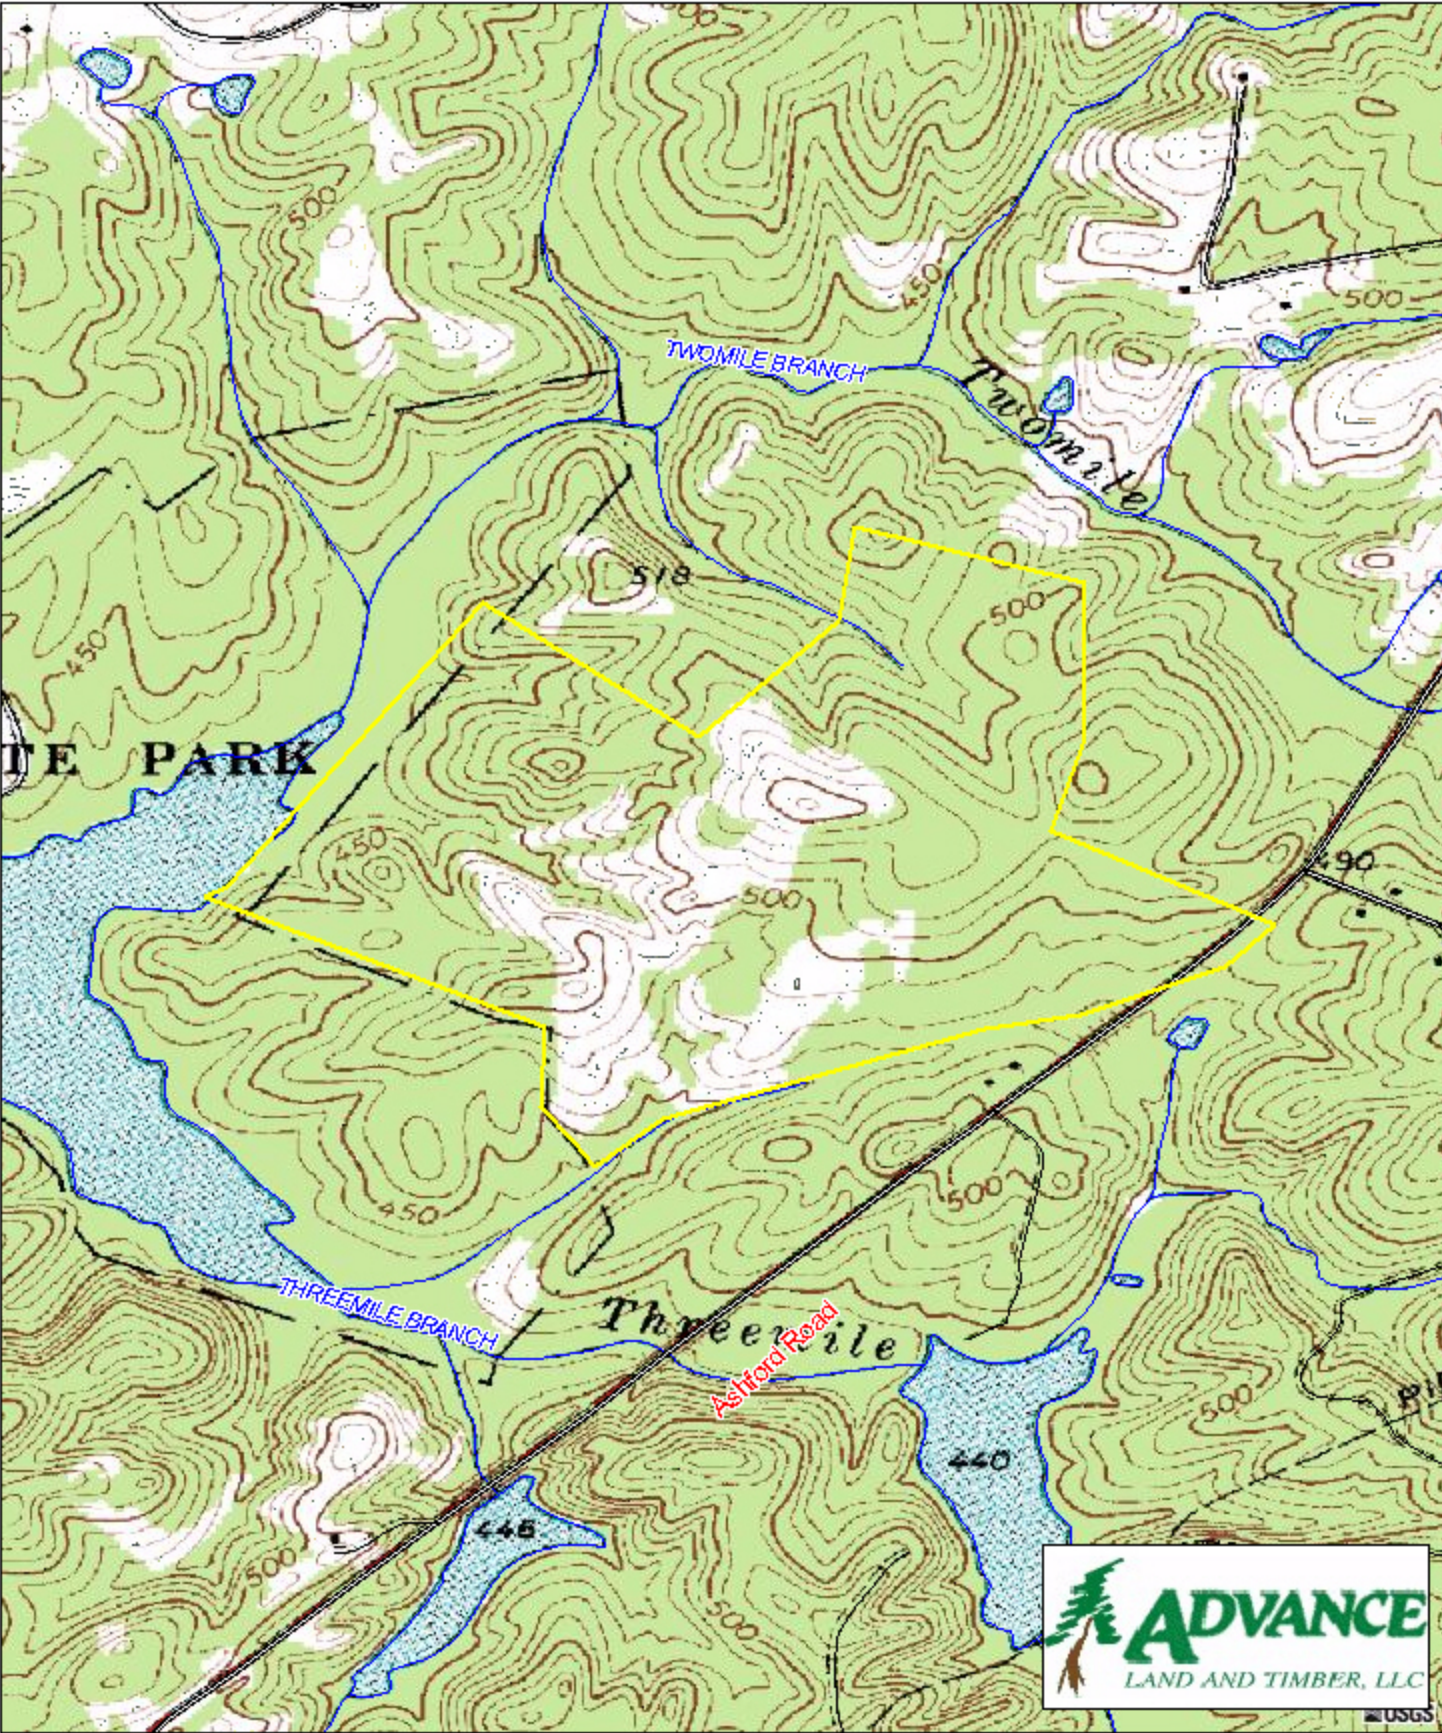

Tract SP 471 Chester County, SC

206 +/- acres

USGS