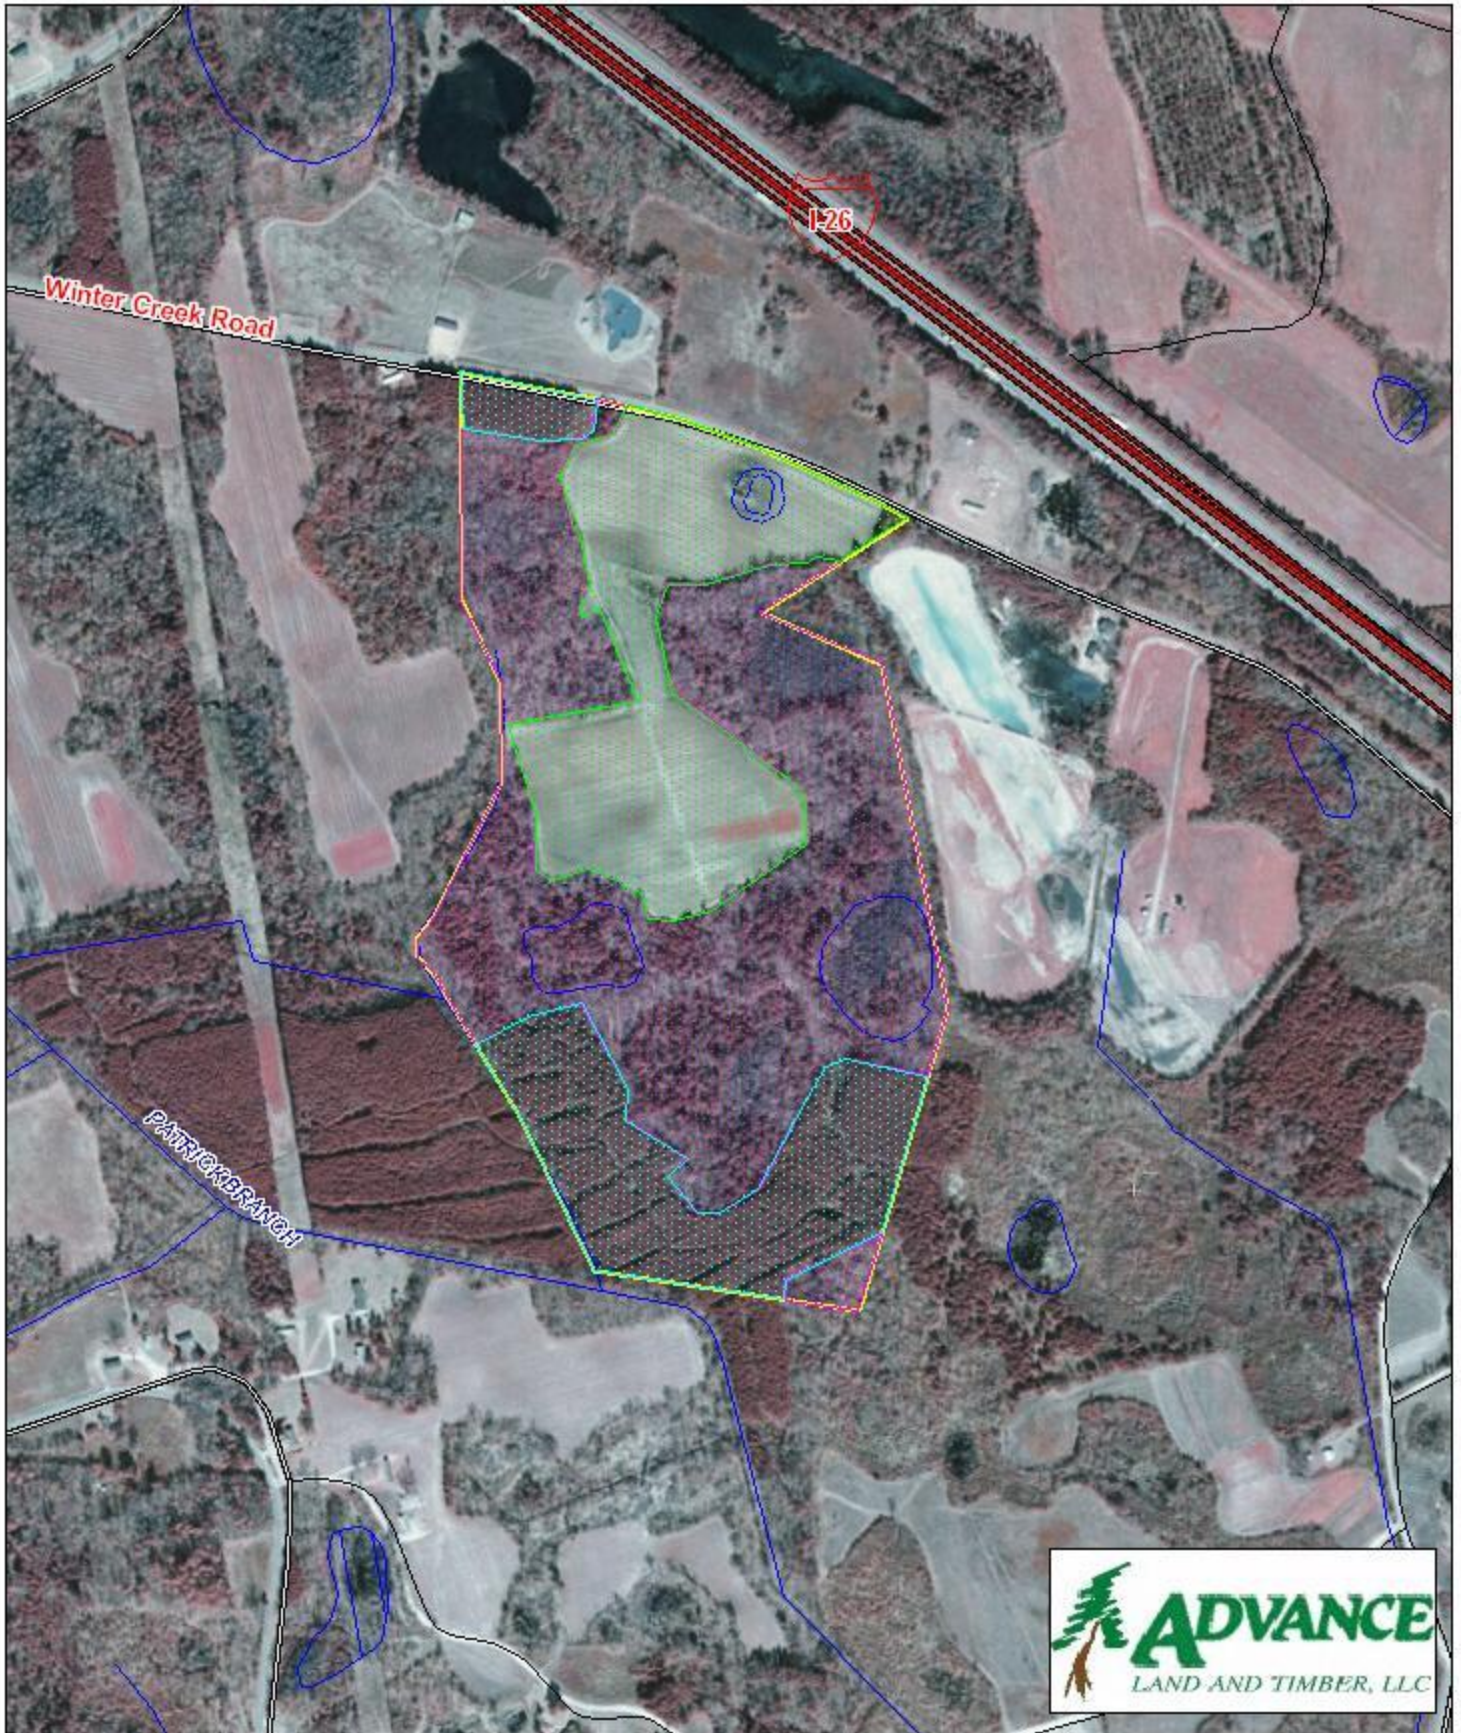

Tract K100 Orangeburg County, SC

1 inch = 660 feet
94.47 +/- acres

The information provided on this map is believed to be accurate and is based on the best information available at this time, however, this information is in no way guaranteed.