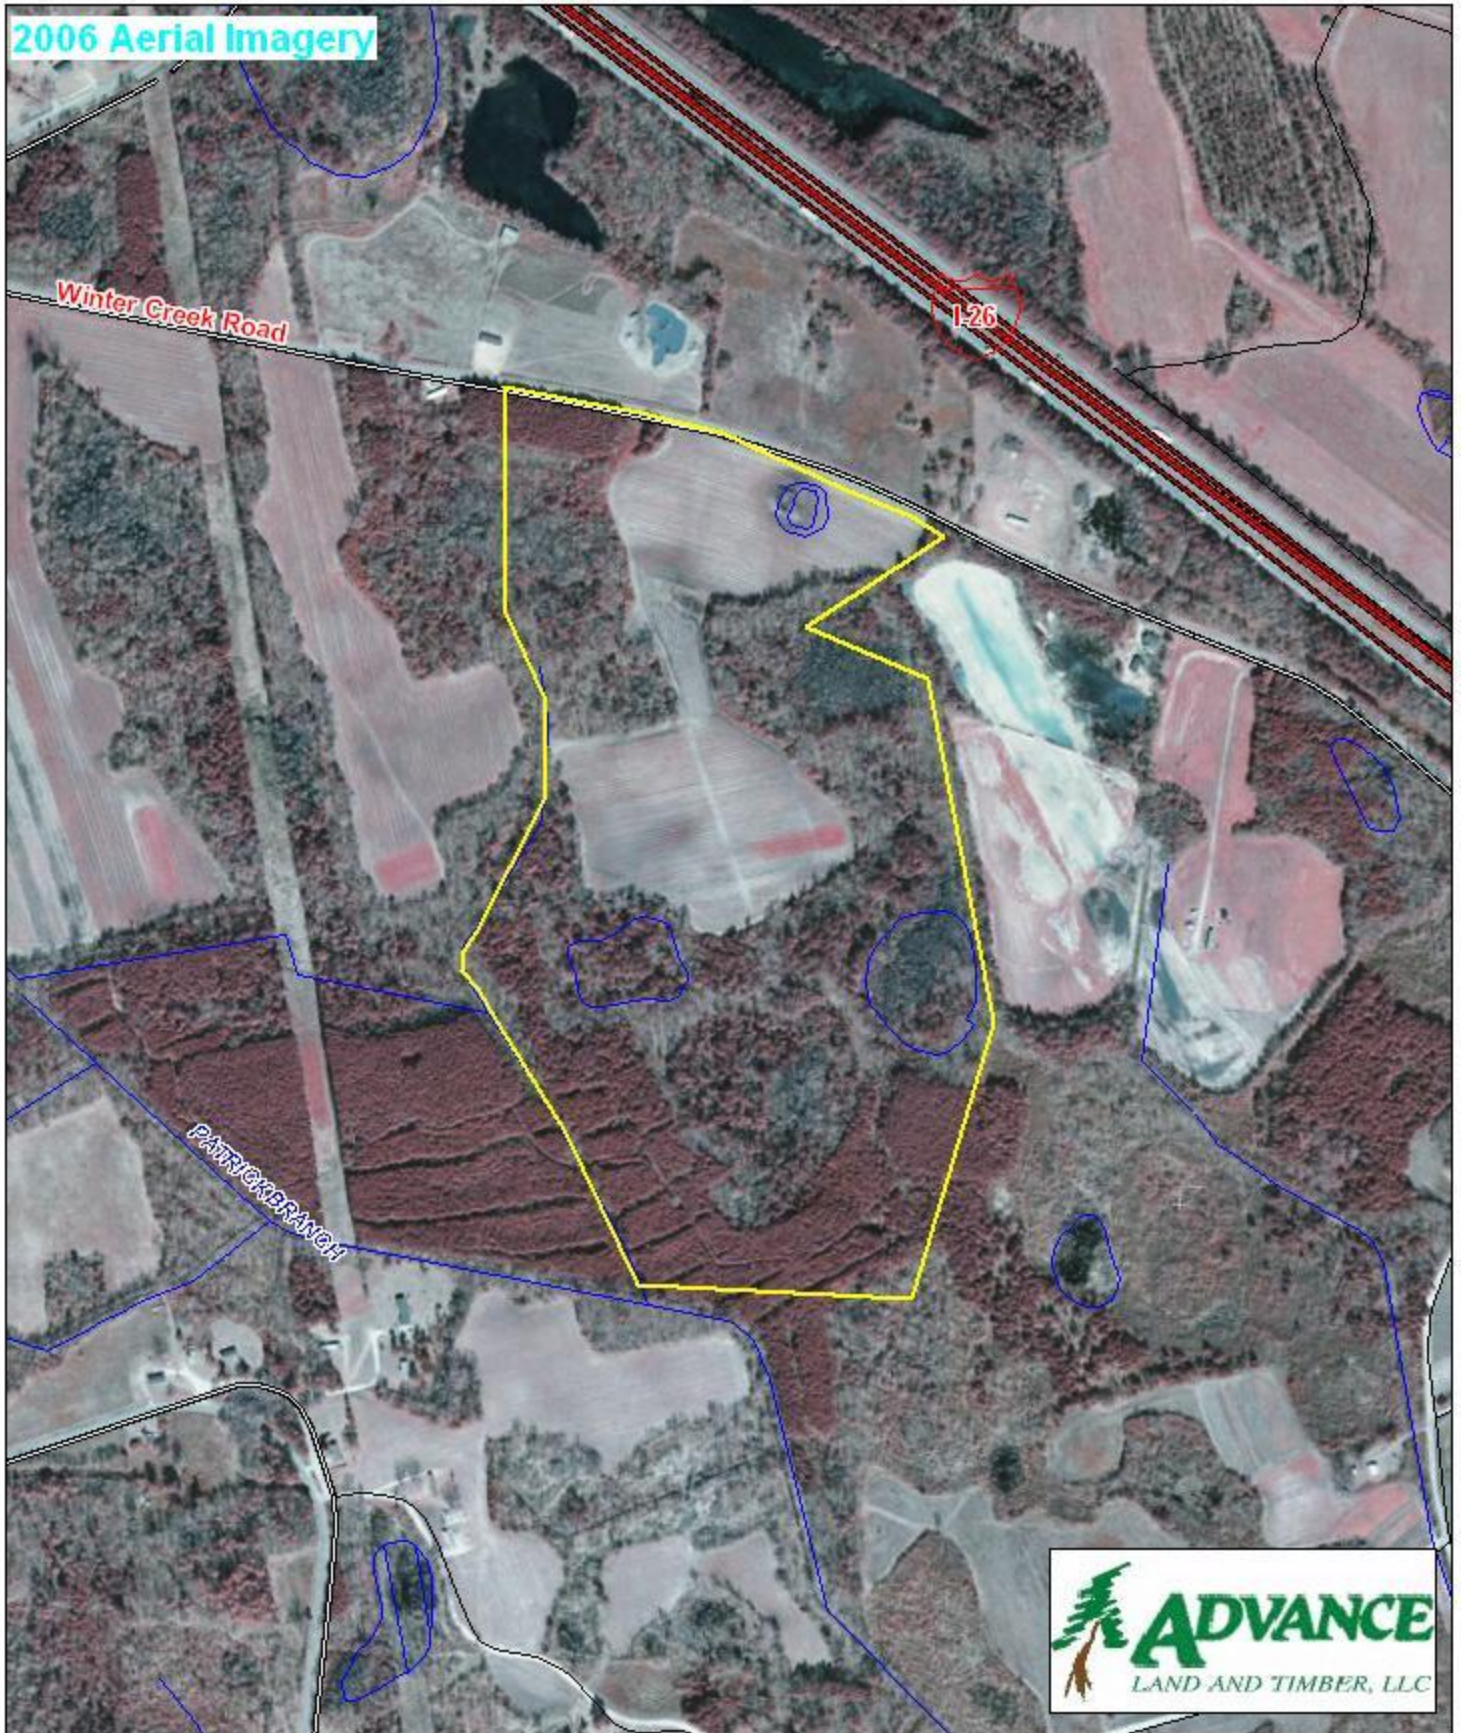

# Tract K100 Orangeburg County, SC

1 inch = 660 feet  
94.47 +/- acres

2006 Aerial Imagery

The information provided on this map is believed to be accurate and is based on the best information available at this time, however, this information is in no way guaranteed.