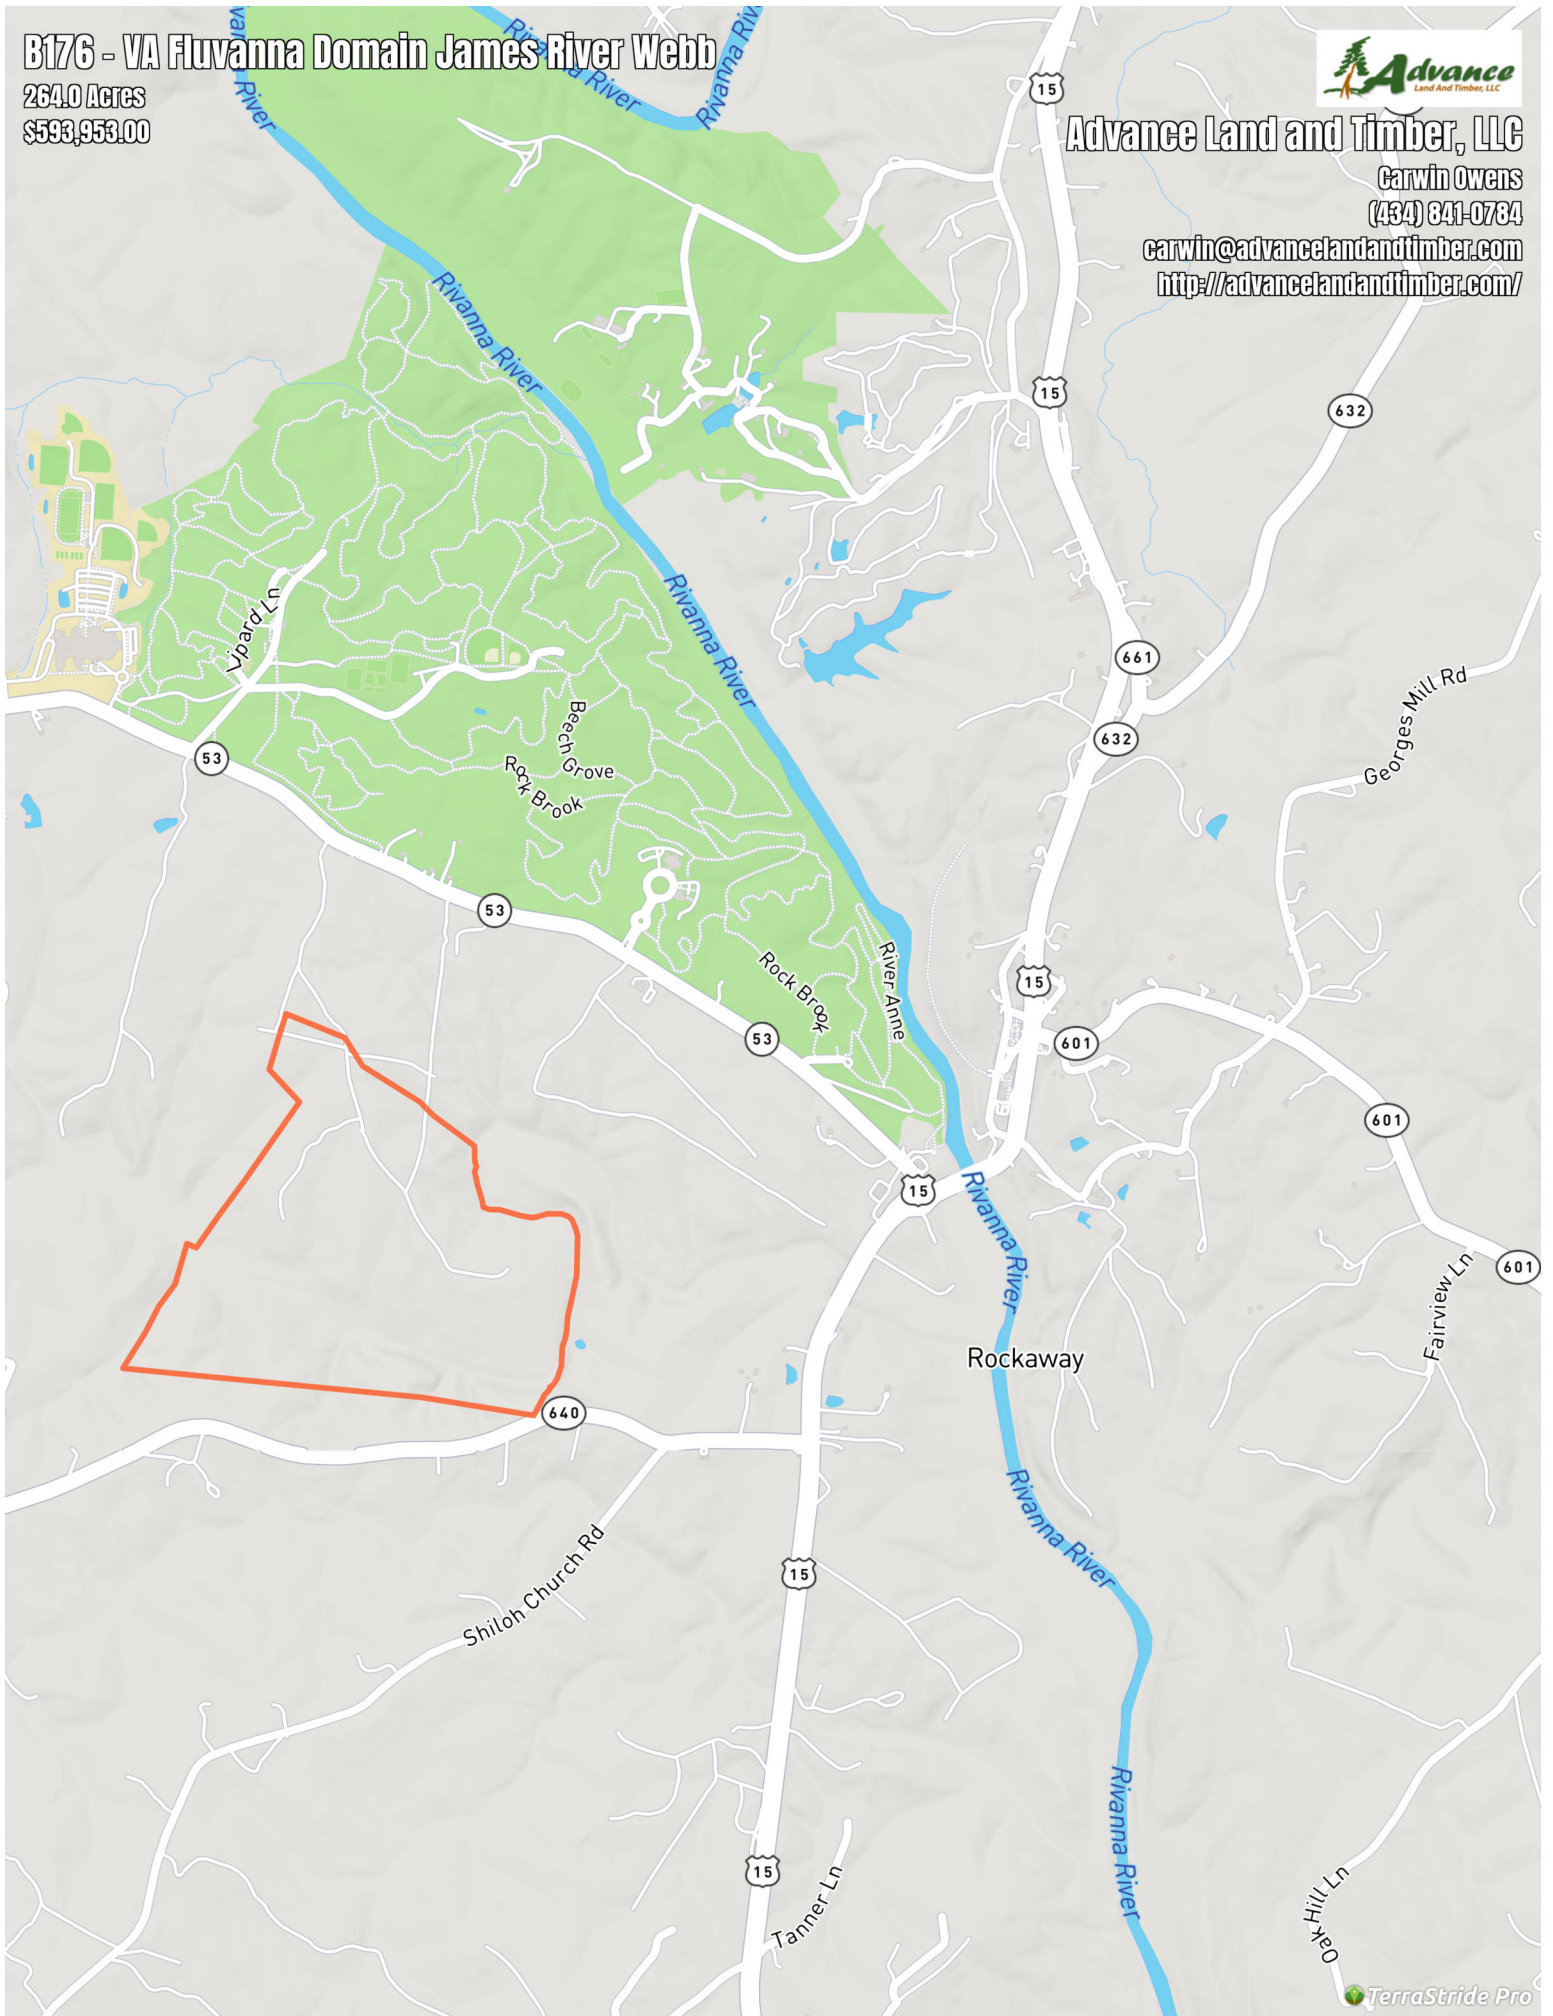

B176 - VA Fluvanna Domain James River Webb

264.0 Acres
\$533,953.00

Advance Land and Timber, LLC

Carwin Owens

(434) 841-0784

carwin@advancelandandtimber.com

<http://advancelandandtimber.com/>

B176 - VA Fluvanna Domain James River Webb

Legend

 Boundary

Generated on: July 8, 2021