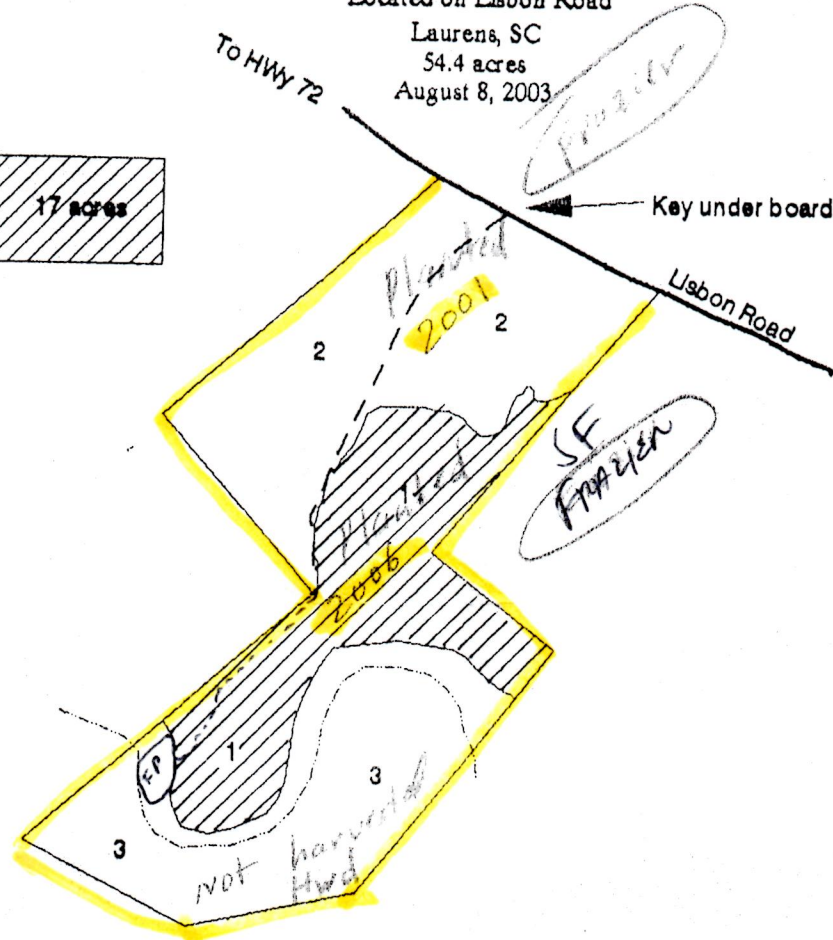

Sullivan Tract

Tract #19

2450

Timber Sale Map

Edward Sullivan Tract
Located on Lisbon Road
Laurens, SC
54.4 acres
August 8, 2003

Sale Area
17 acres

Notes:
Acreage for stand #1
determined by "GPS"

Stand #	Type	Acres	Age	Stocking
1	Hardwood (Proposed CC)	17.0	35+	Fair-Med
2	Planted Pine	22.0	3	Well
3	Hardwood SMZ	14.8	35+	Fair
	Paved Road R/W	0.60		
	Total	54.40		

LEGEND

- paved hwy —————
- forest road - - - - -
- stream - - - - -
- timber type line ————

Drawn By:
John C. Wilson
Wilson Forestry & Appraisal
857 Boyd Road
Newberry, SC 29108
(803) 321-2515