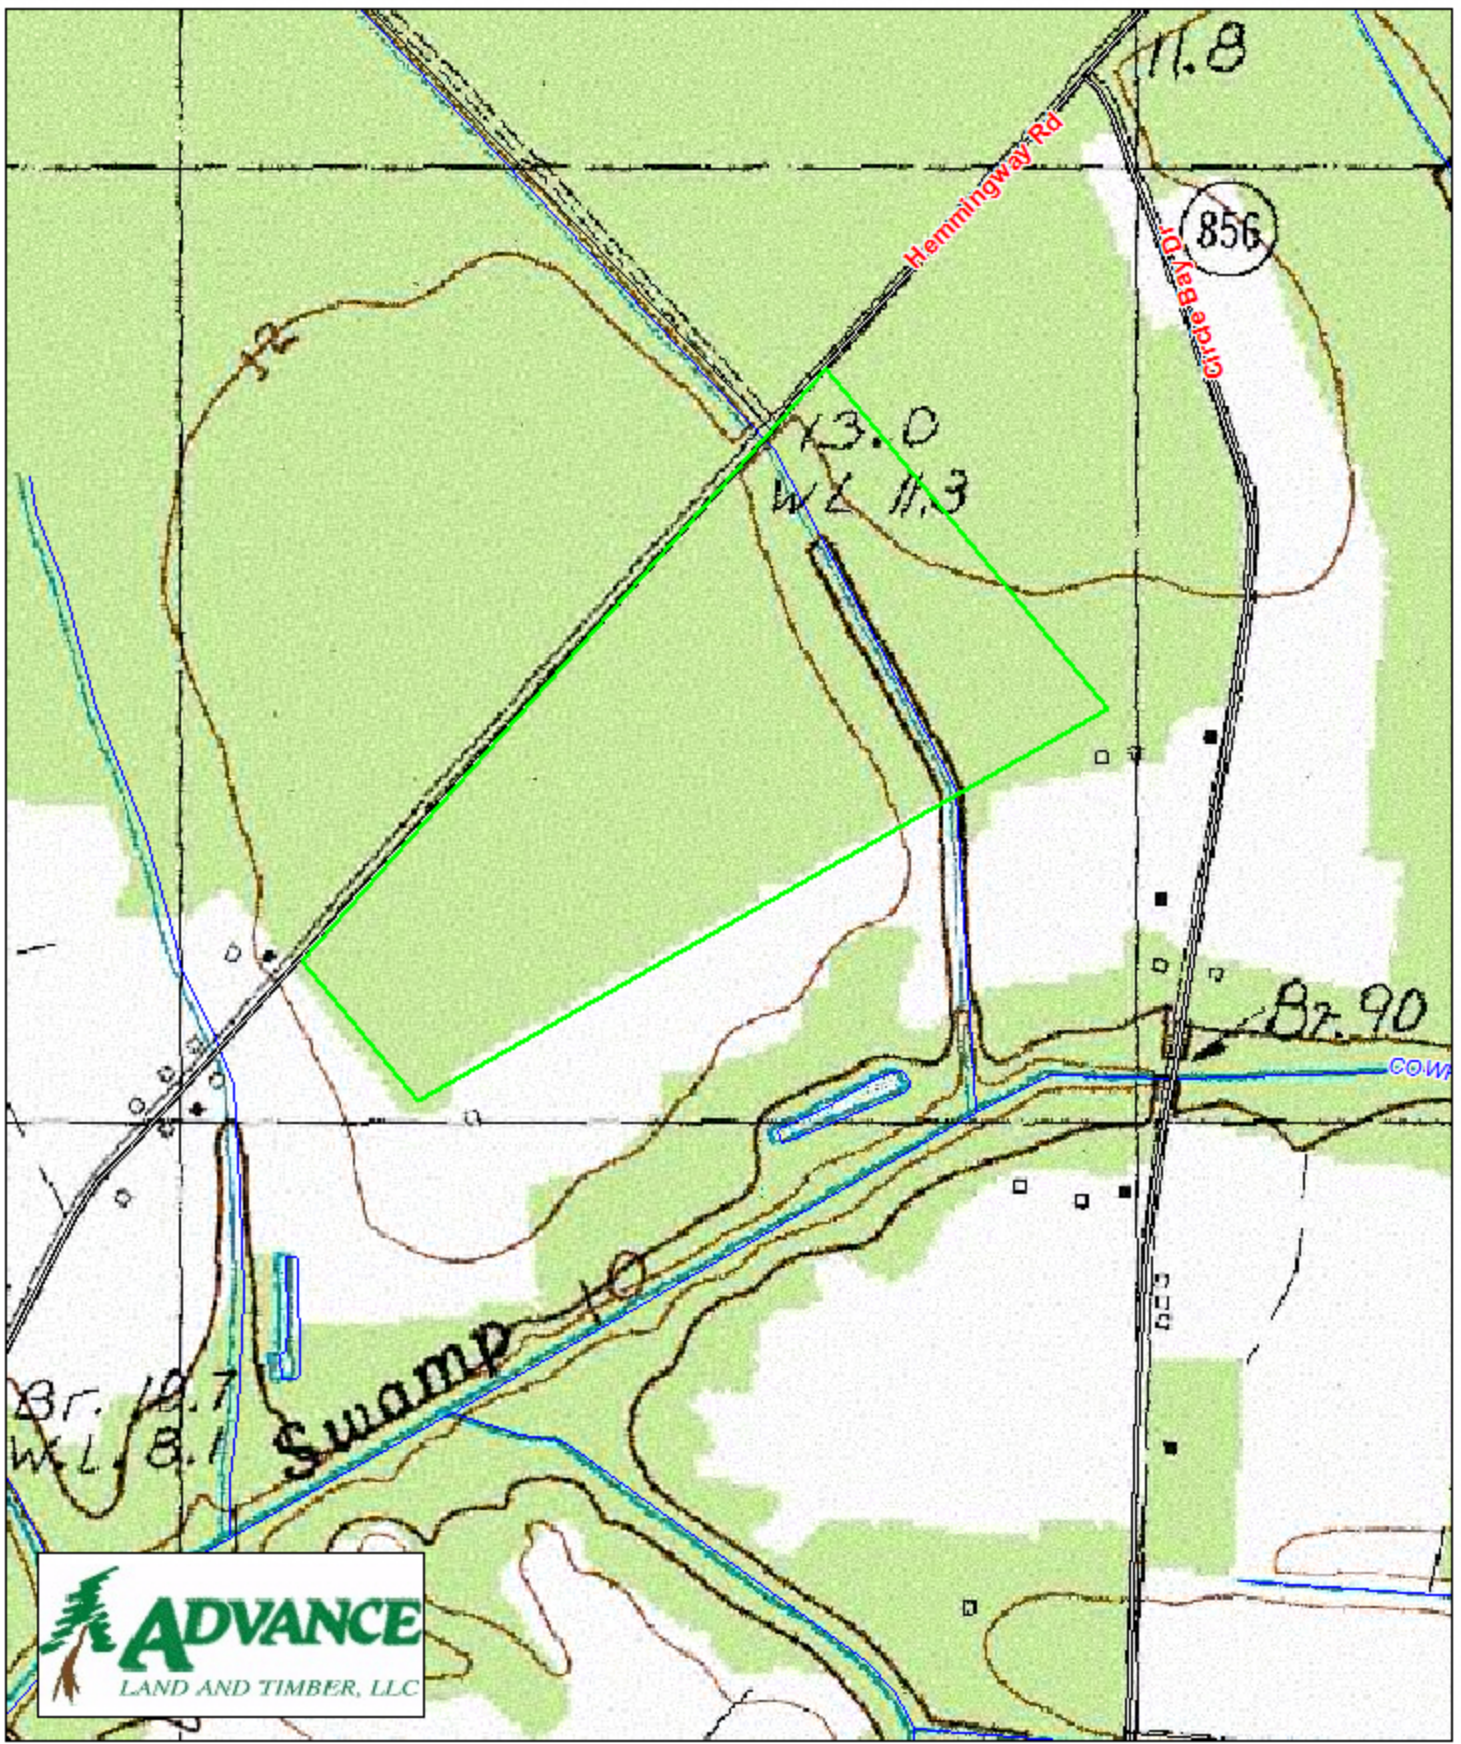

# Carolina Station - Parcel L Horry County, SC

1 inch = 660 feet  
63.12 +/- acres

The information provided on this map is believed to be accurate and is based on the best information available at this time, however, this information is in no way guaranteed.