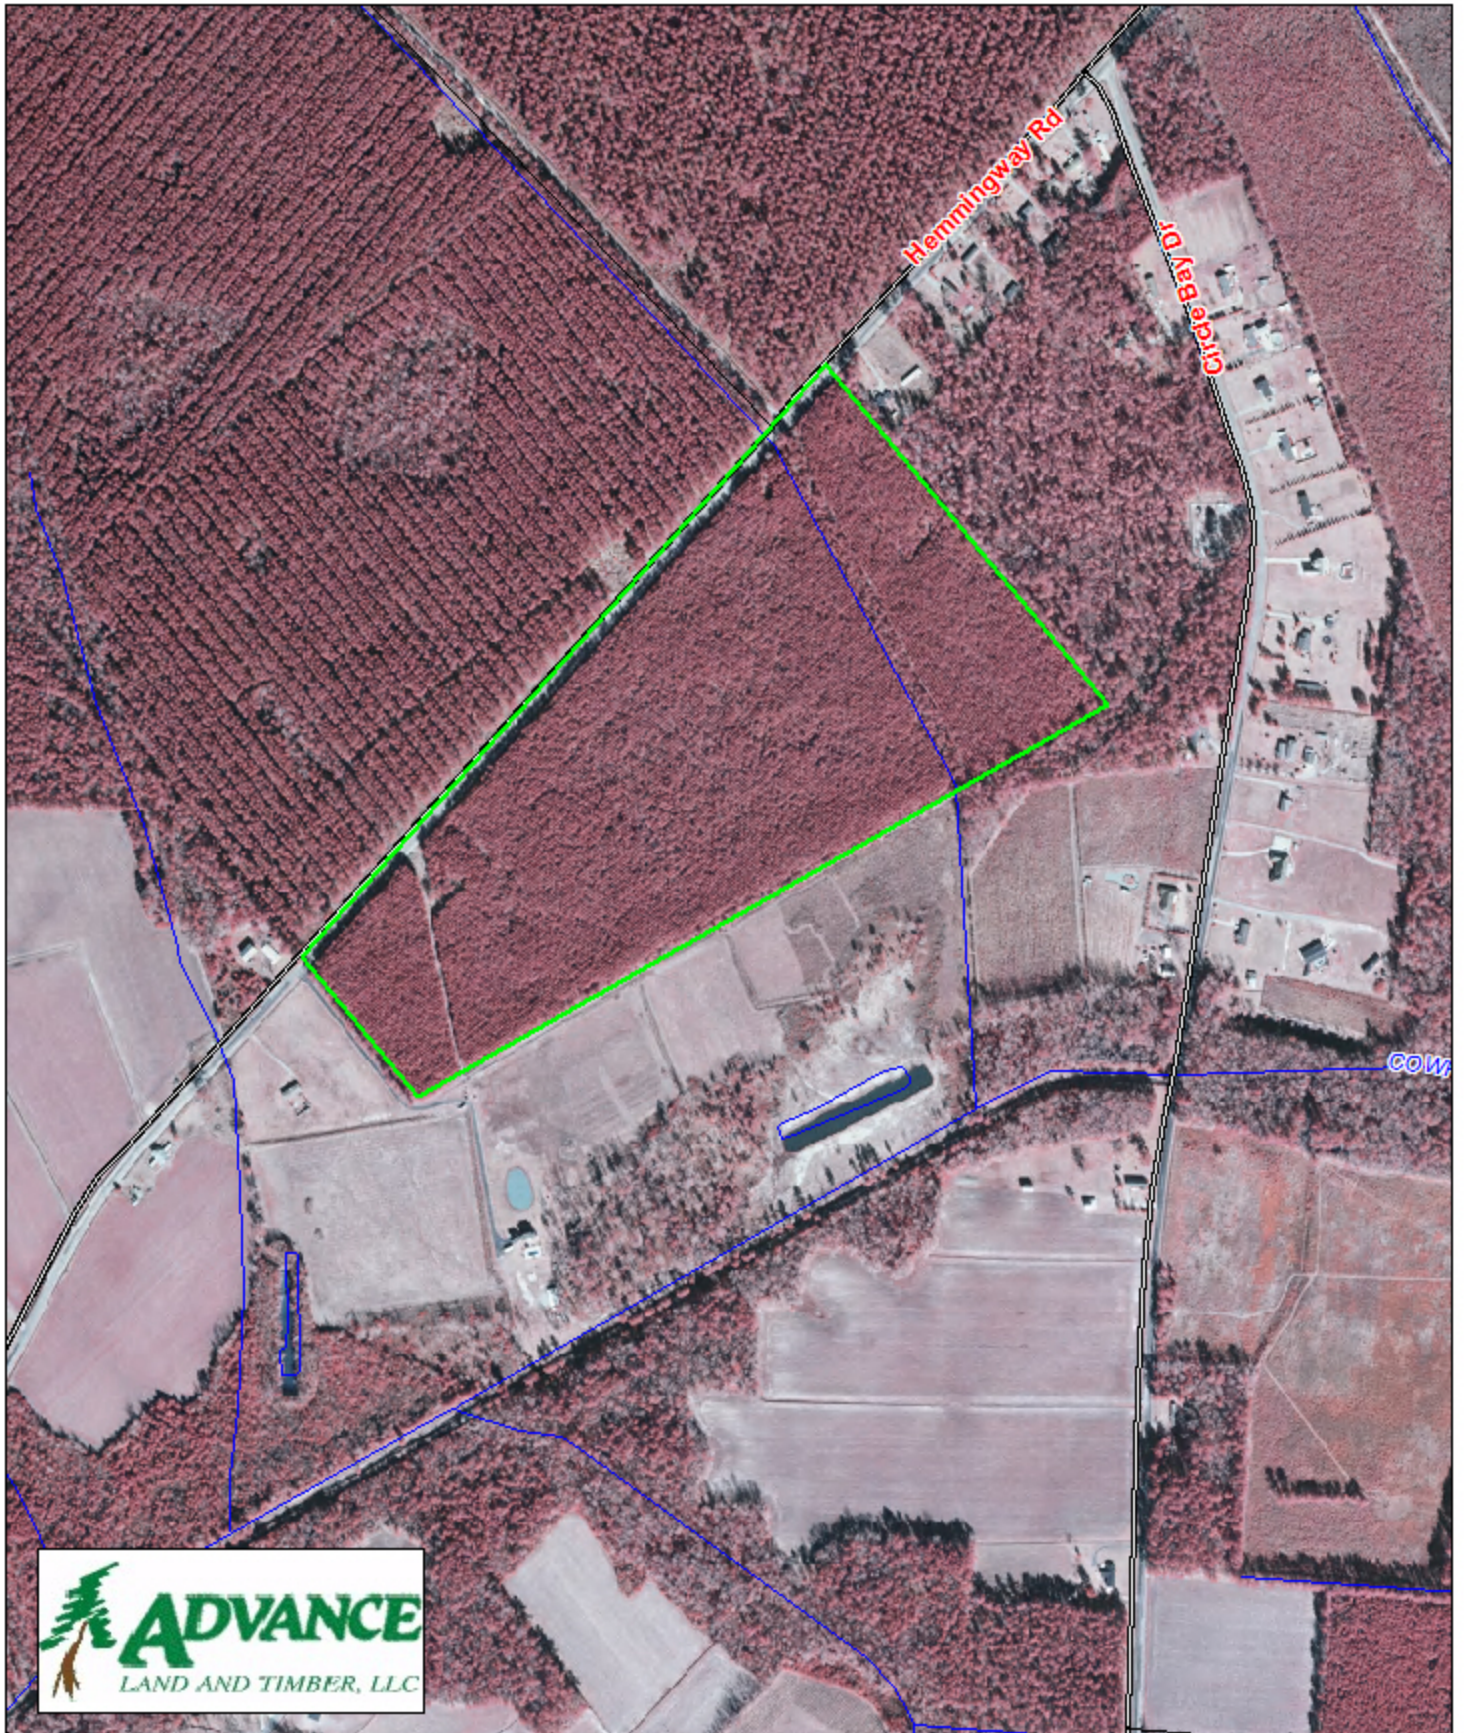

Carolina Station - Parcel L Horry County, SC

1 inch = 660 feet
63.12 +/- acres

The information provided on this map is believed to be accurate and is based on the best information available at this time, however, this information is in no way guaranteed.