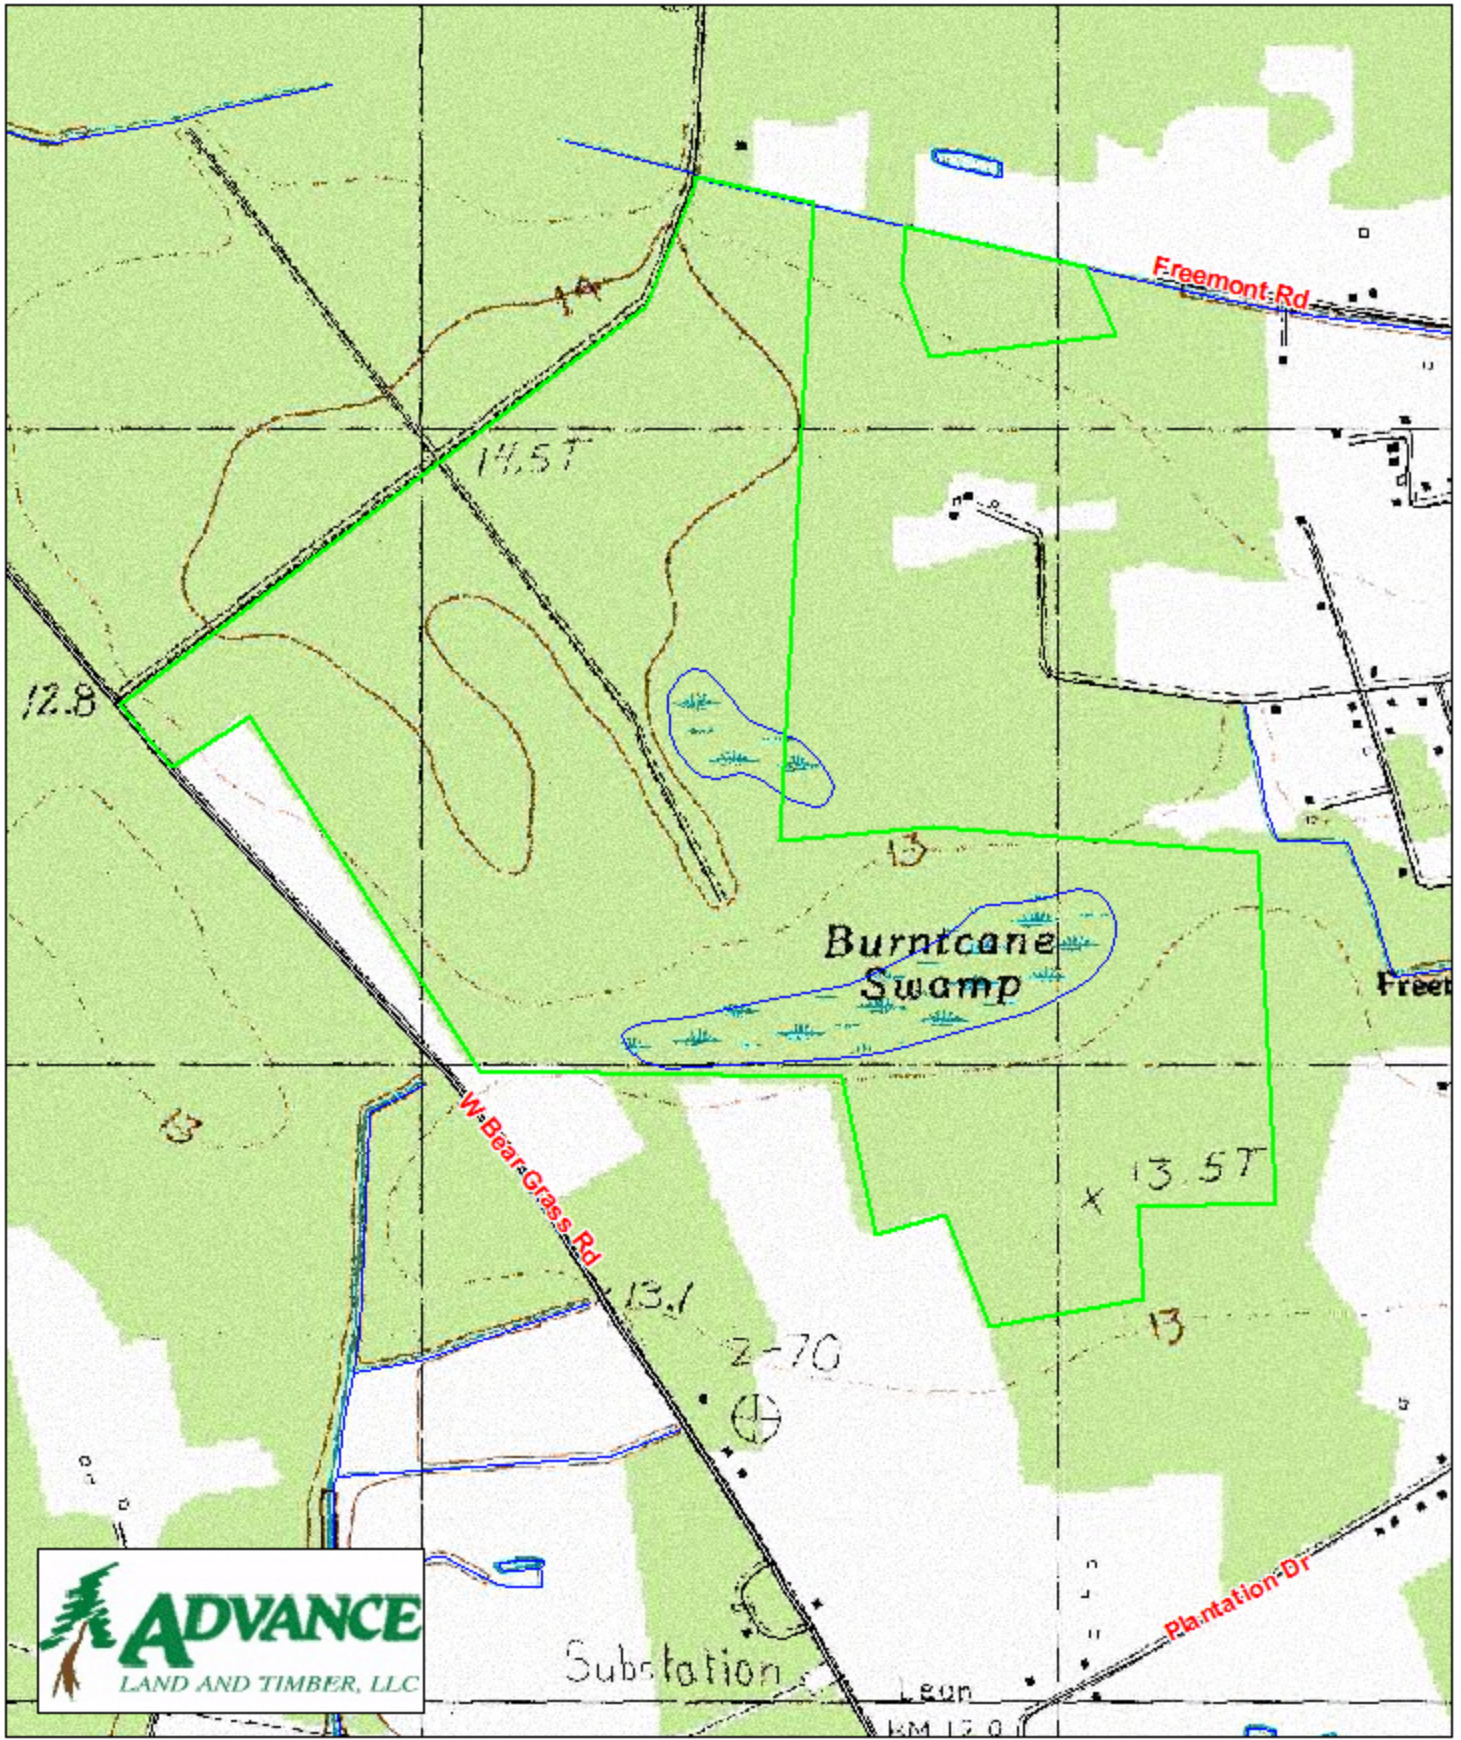

# Carolina Station - Parcel D & E Horry County, SC

1 inch = 990 feet  
333.9 +/- acres

The information provided on this map is believed to be accurate and is based on the best information available at this time, however, this information is in no way guaranteed.