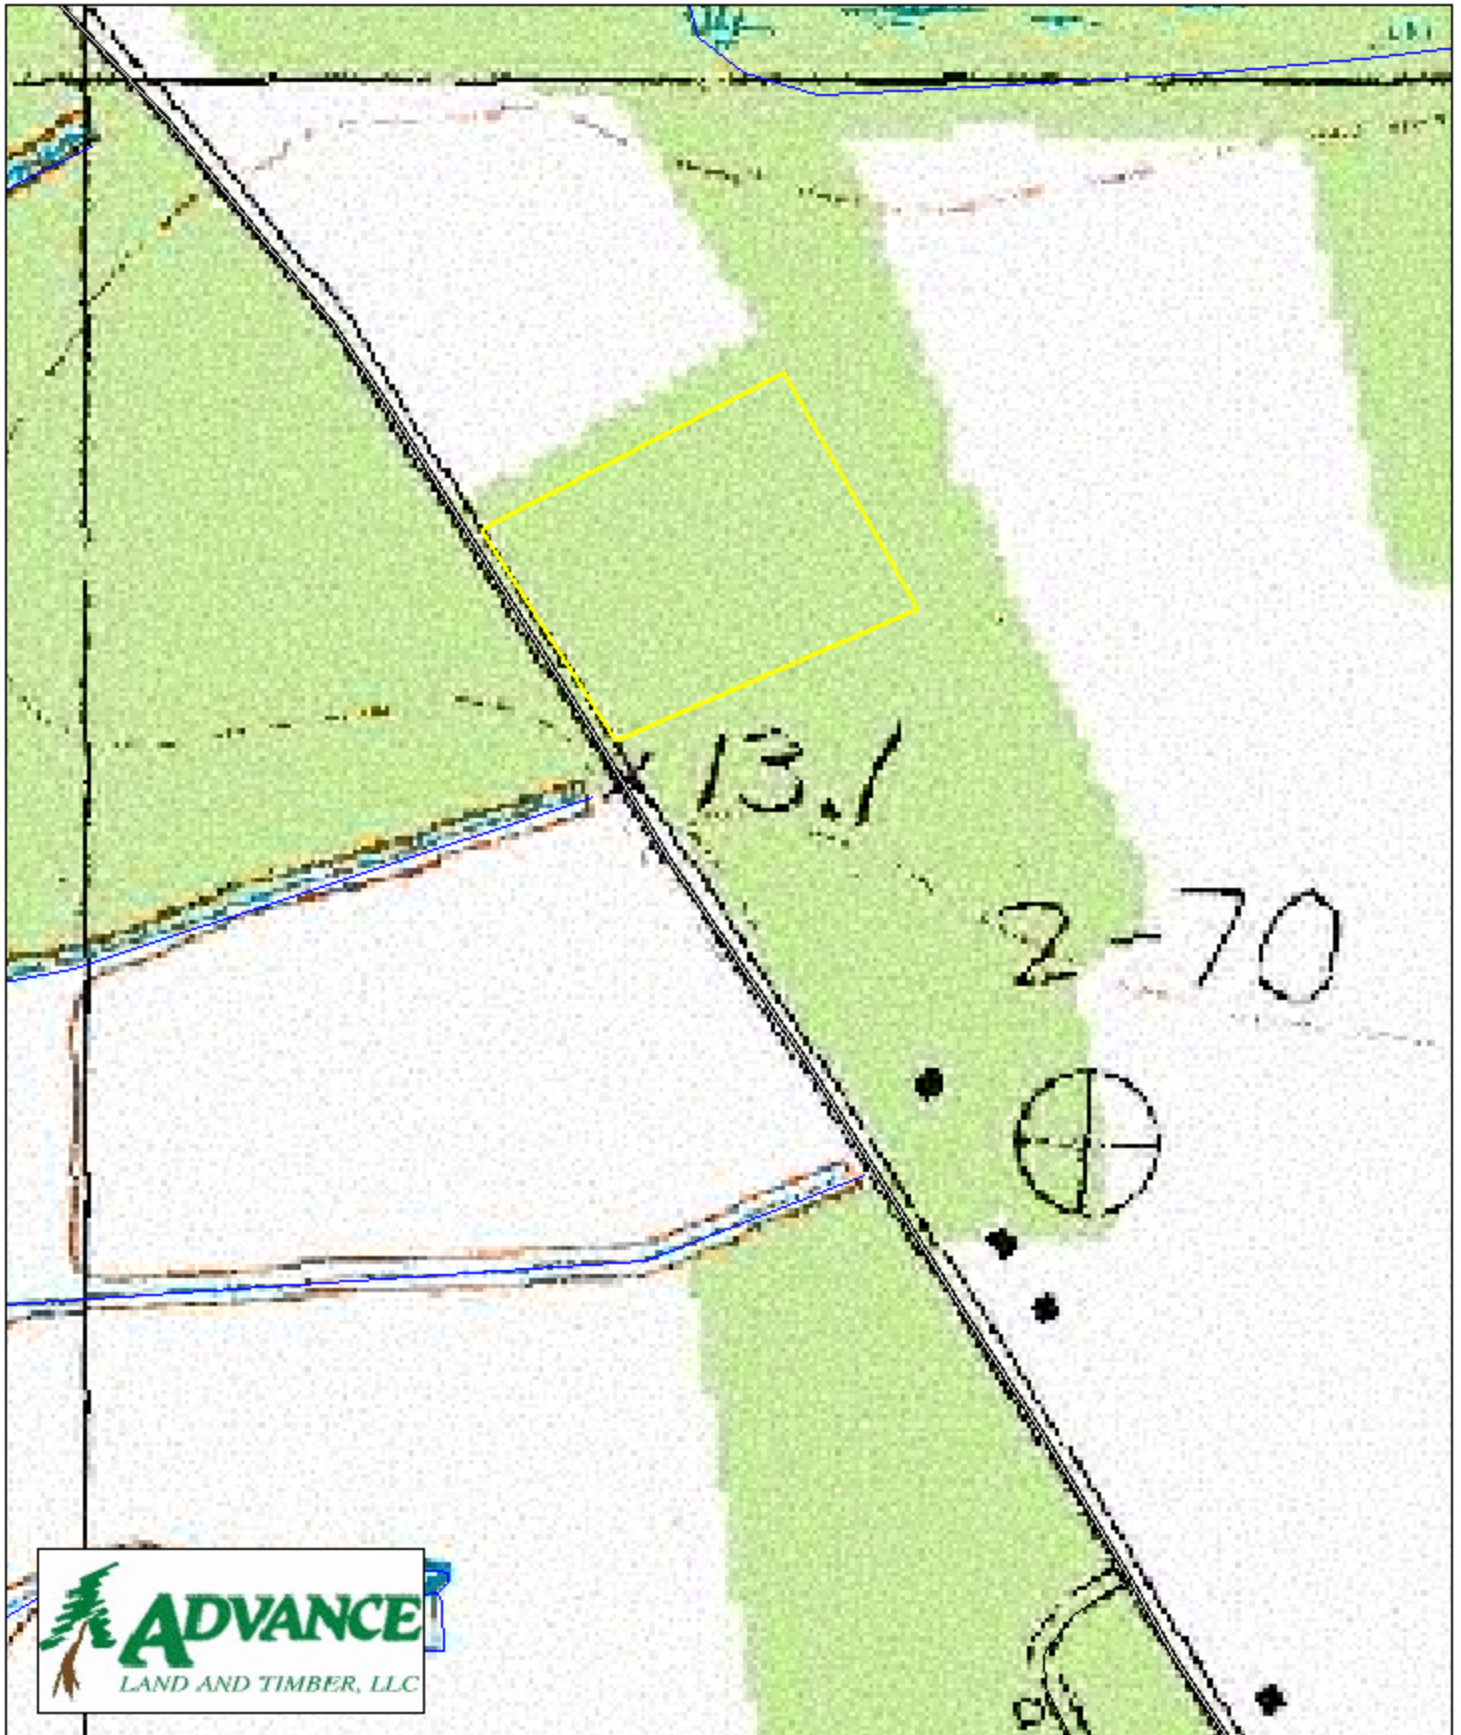

Carolina Station - Parcel B2 Horry County, SC

1 inch = 330 feet
5.94 +/- acres

The information provided on this map is believed to be accurate and is based on the best information available at this time, however, this information is in no way guaranteed.