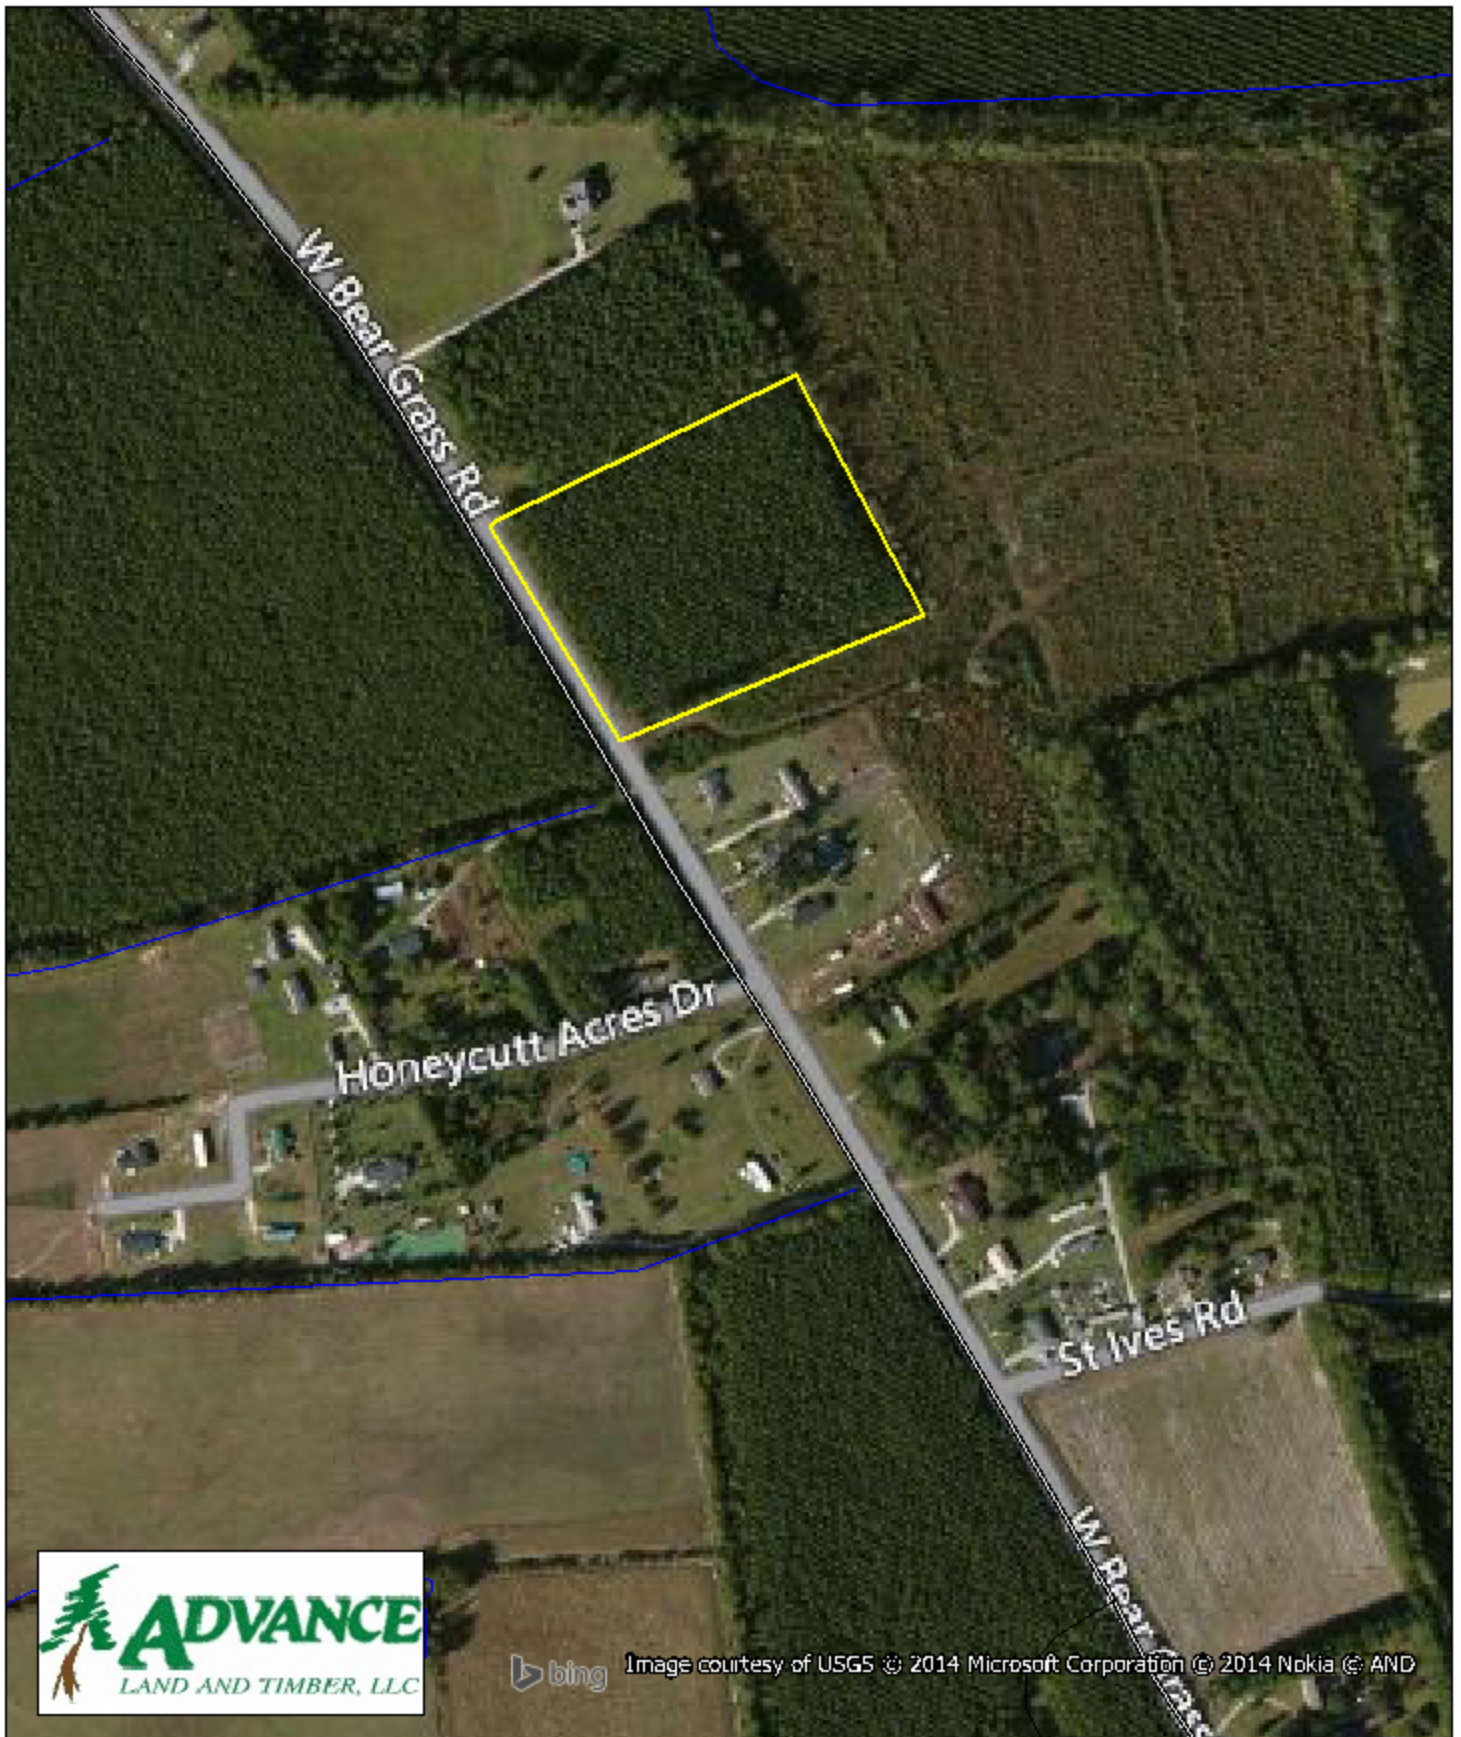

# Carolina Station - Parcel B2 Horry County, SC

1 inch = 330 feet  
5.94 +/- acres

Image courtesy of USGS © 2014 Microsoft Corporation © 2014 Nokia © AND