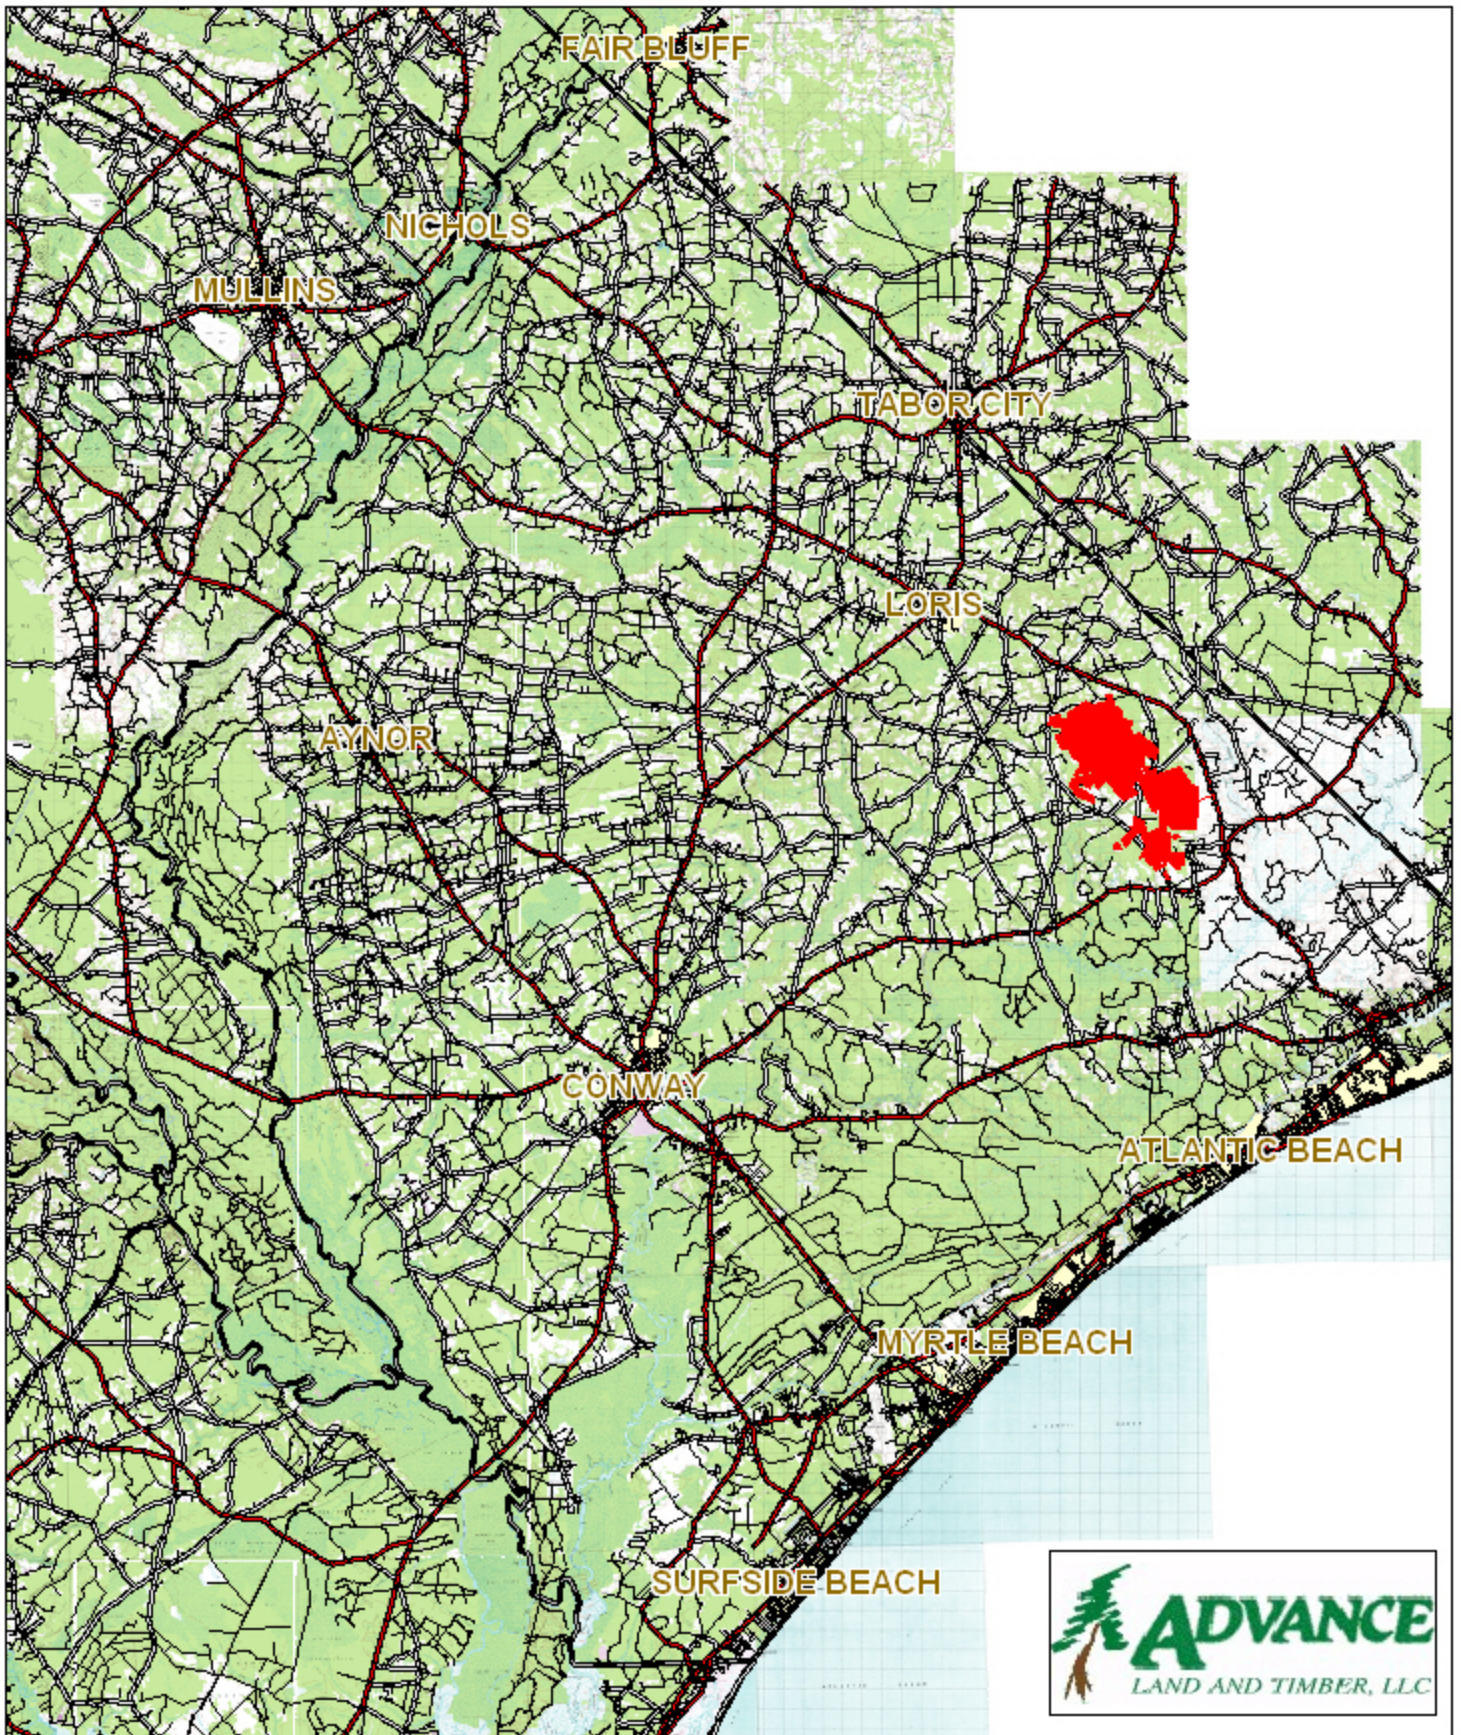

# Carolina Station Horry County, SC

1 inch = 32,000 feet  
6,451 +/- acres

The information provided on this map is believed to be accurate and is based on the best information available at this time, however, this information is in no way guaranteed.