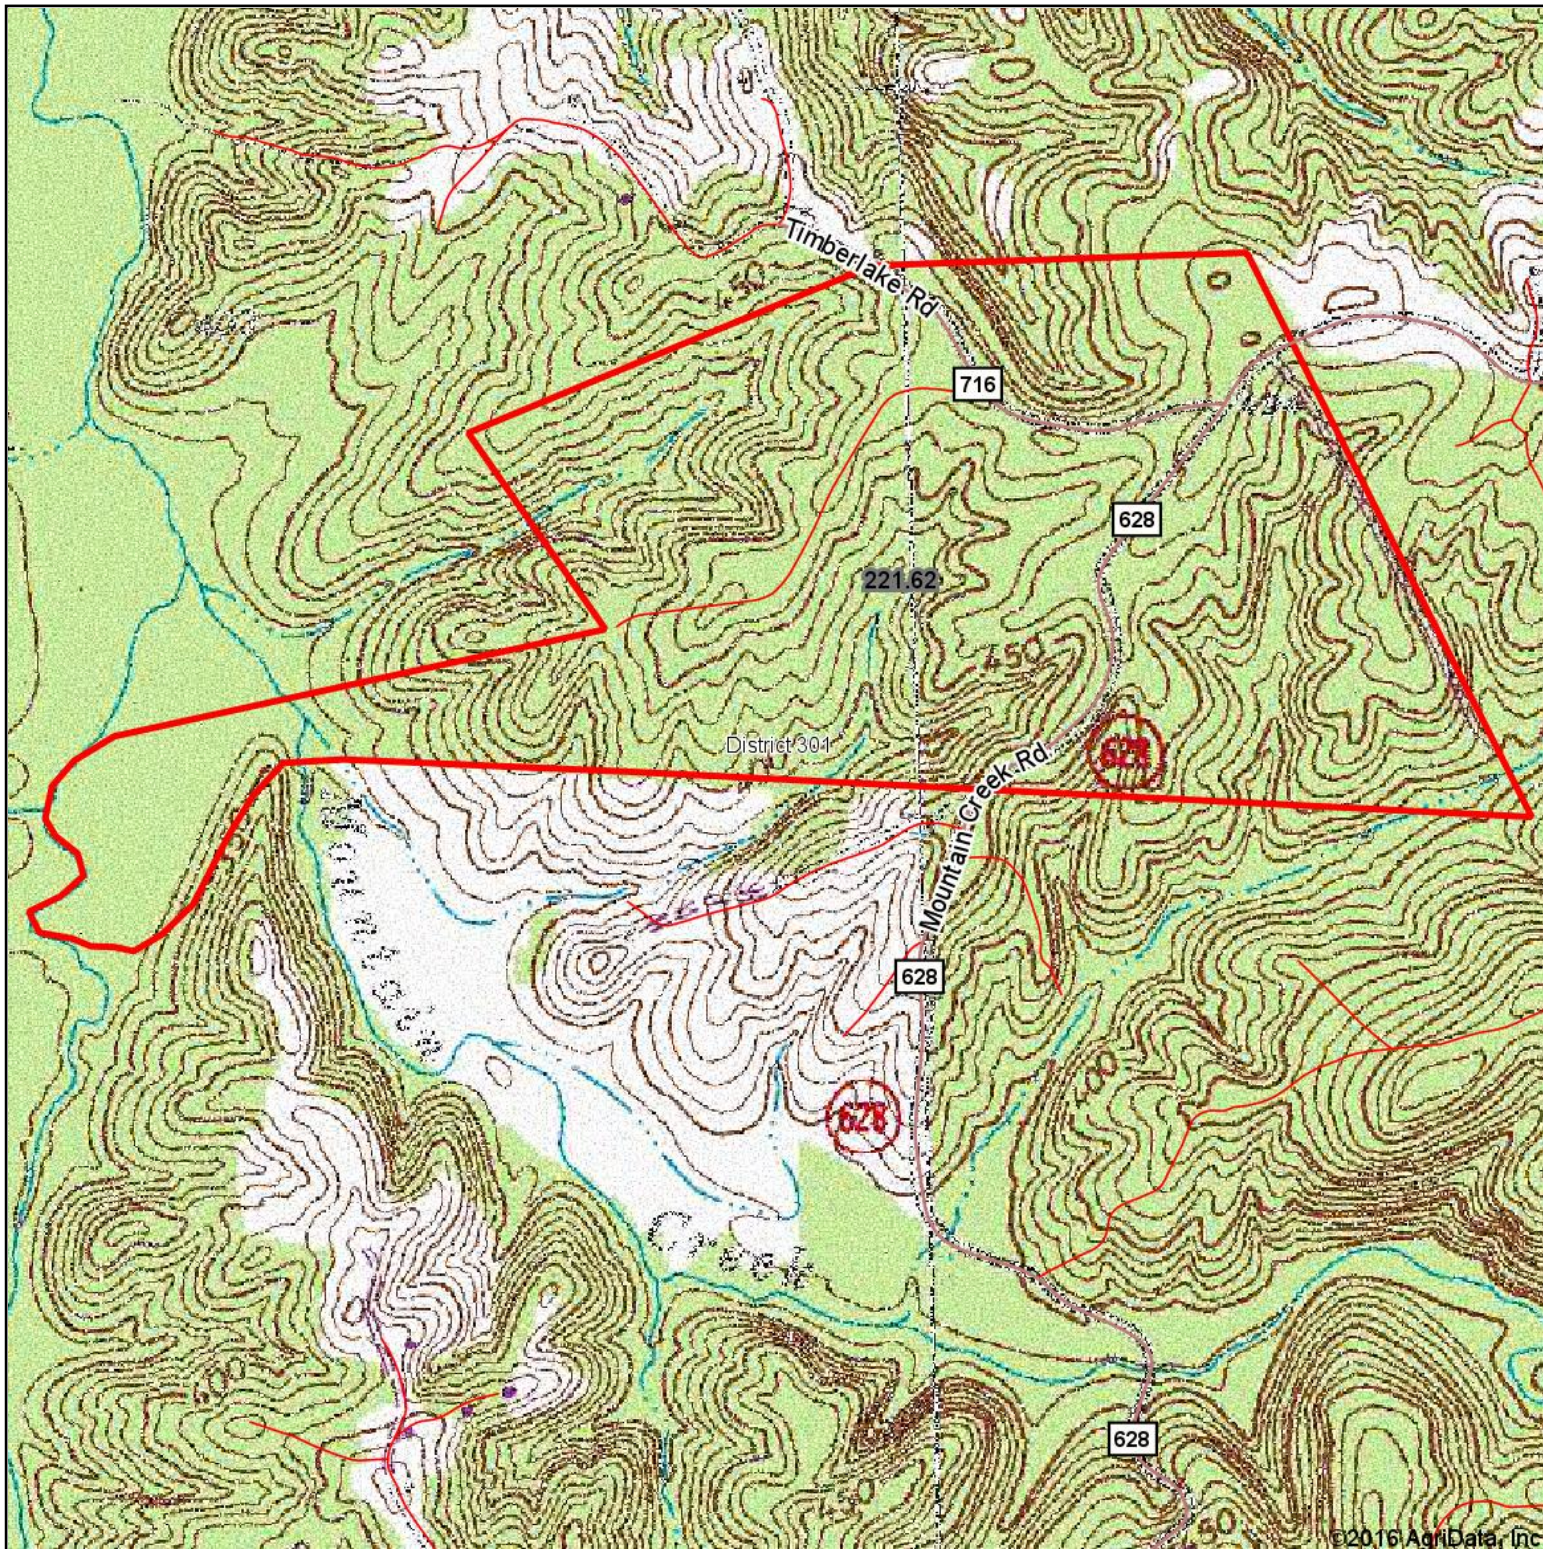

# Weaver Tract 221 ac

©2016 AgriData, Inc.

map center: 37° 12' 0.43, 78° 22' 36.56

Prince Edward County  
Virginia

© AgriData, Inc. 2016 www.AgriDataInc.com

8/1/2016