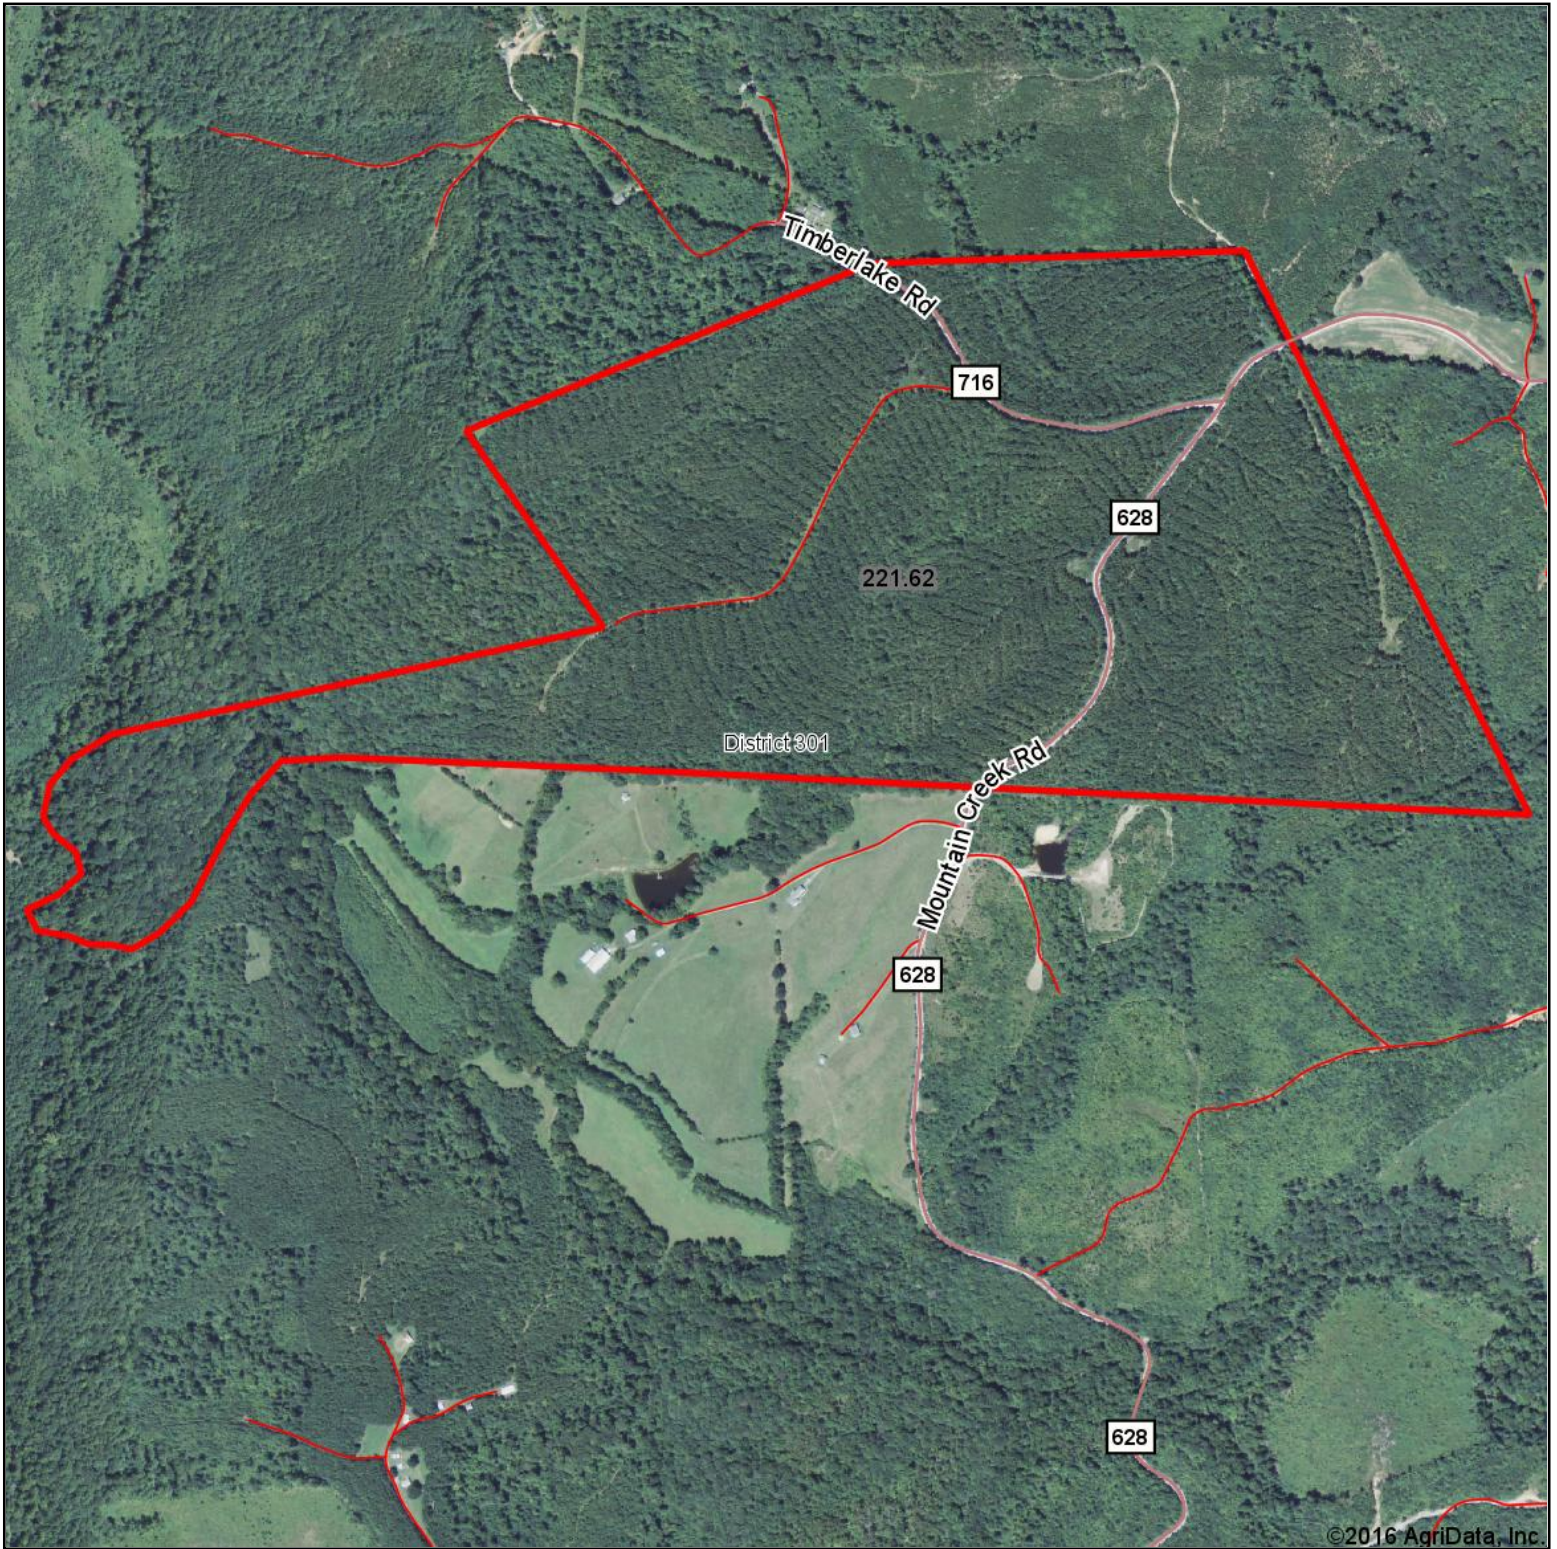

Weaver Tract 221 acres

map center: 37° 12' 0.43, 78° 22' 36.56

Prince Edward County
Virginia

Maps Provided By:
surety
CUSTOMIZED ONLINE MAPPING
© AgriData, Inc. 2016 www.AgriDataInc.com

8/1/2016