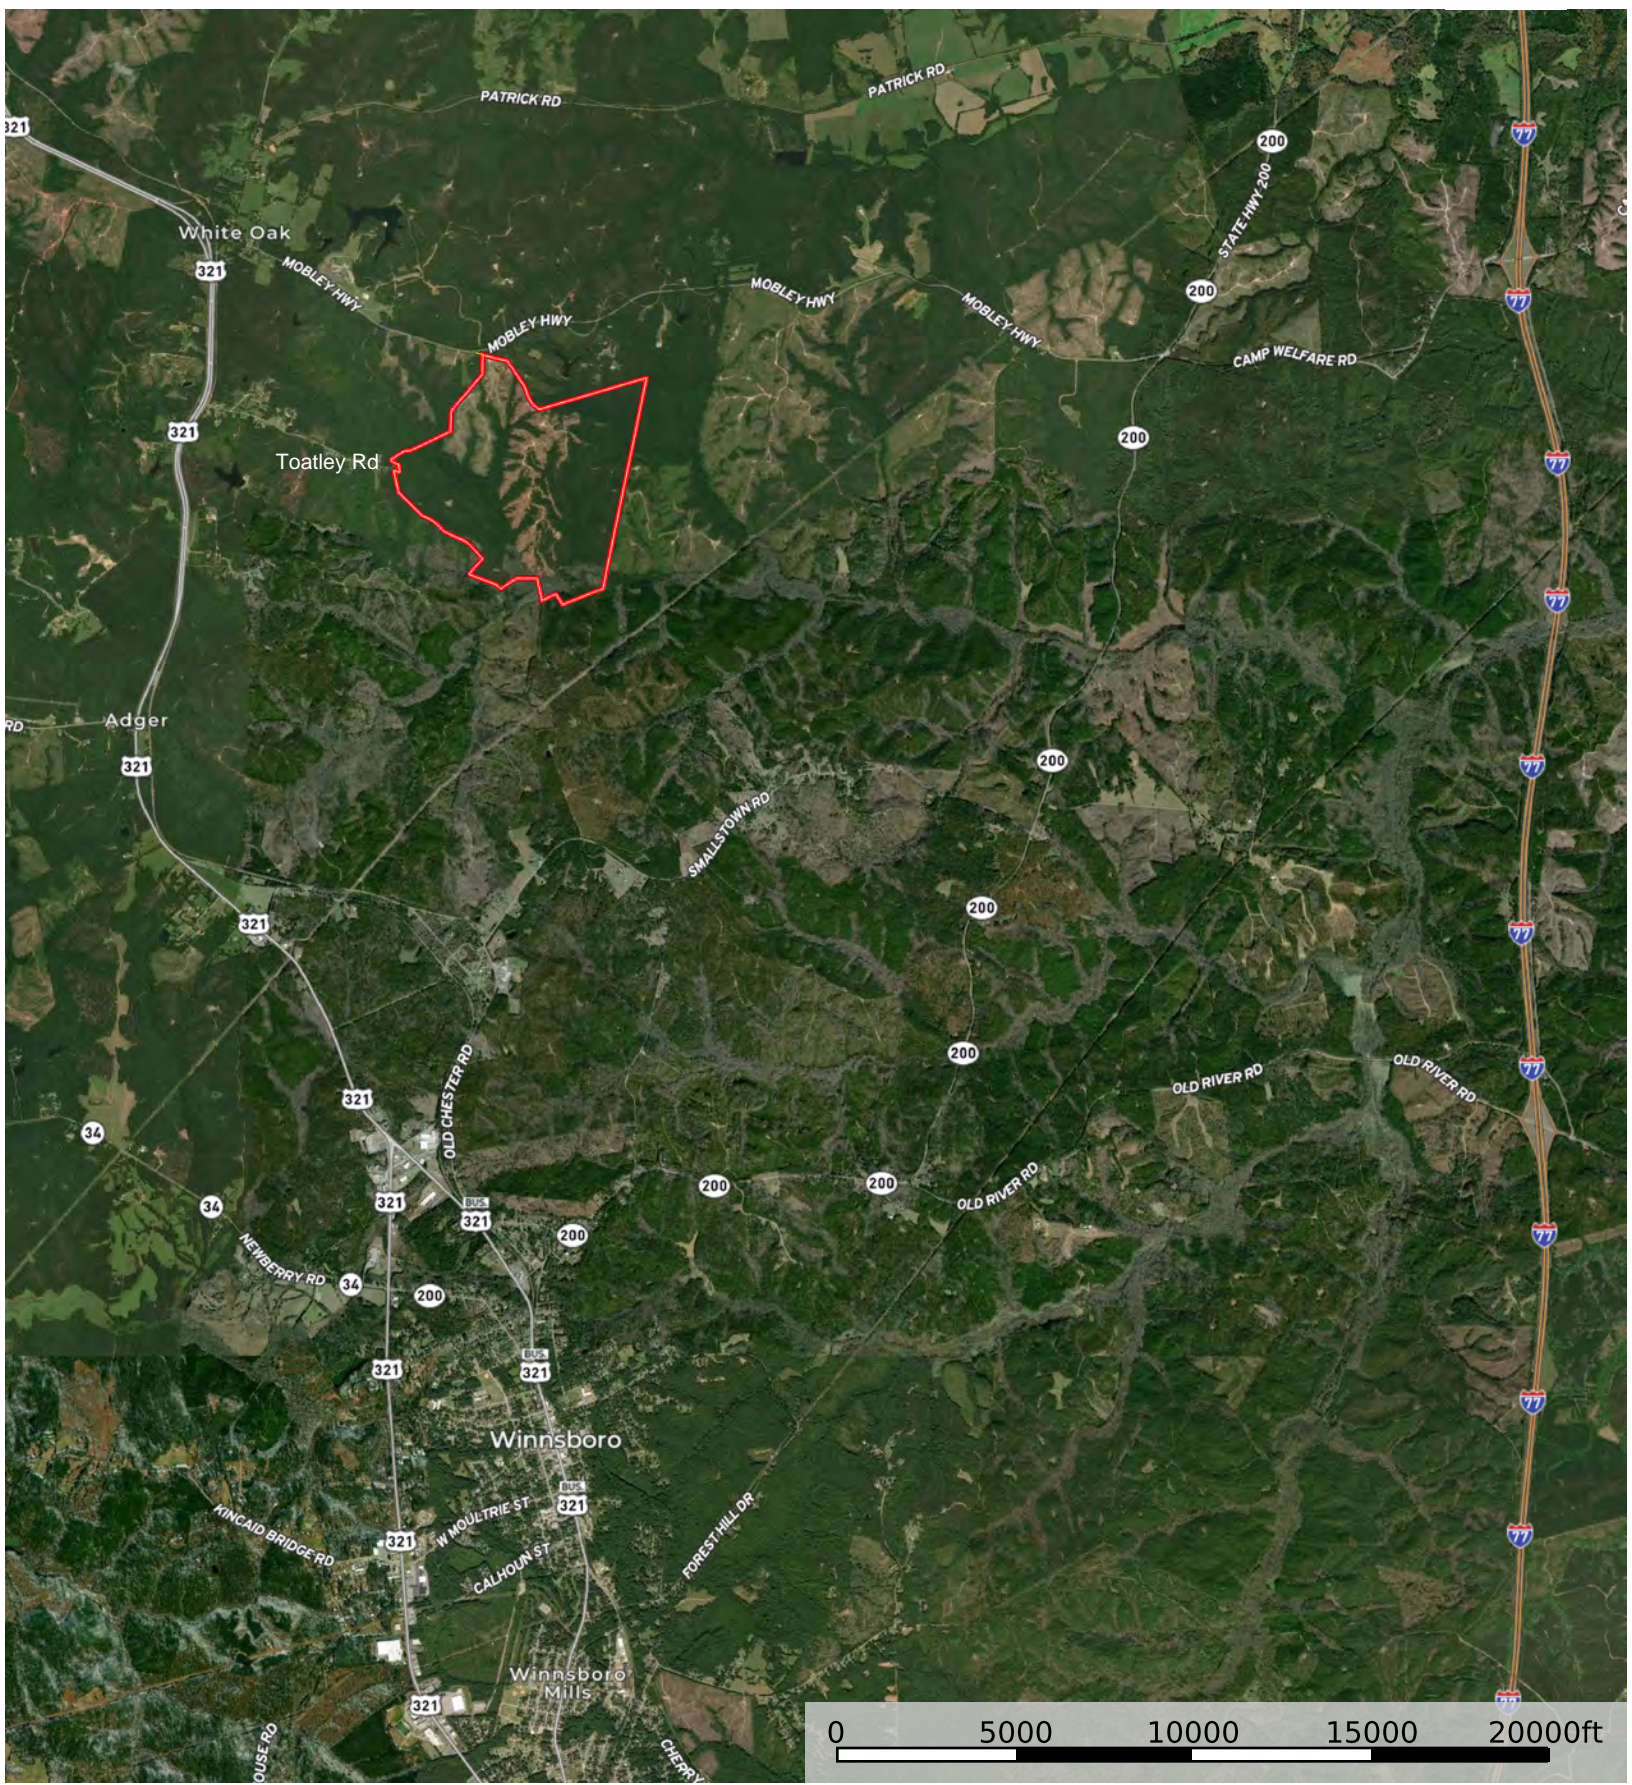

4006 - White Oak Tract - Fairfield, SC

South Carolina, 681.8 AC +/-

Primary Road  Boundary