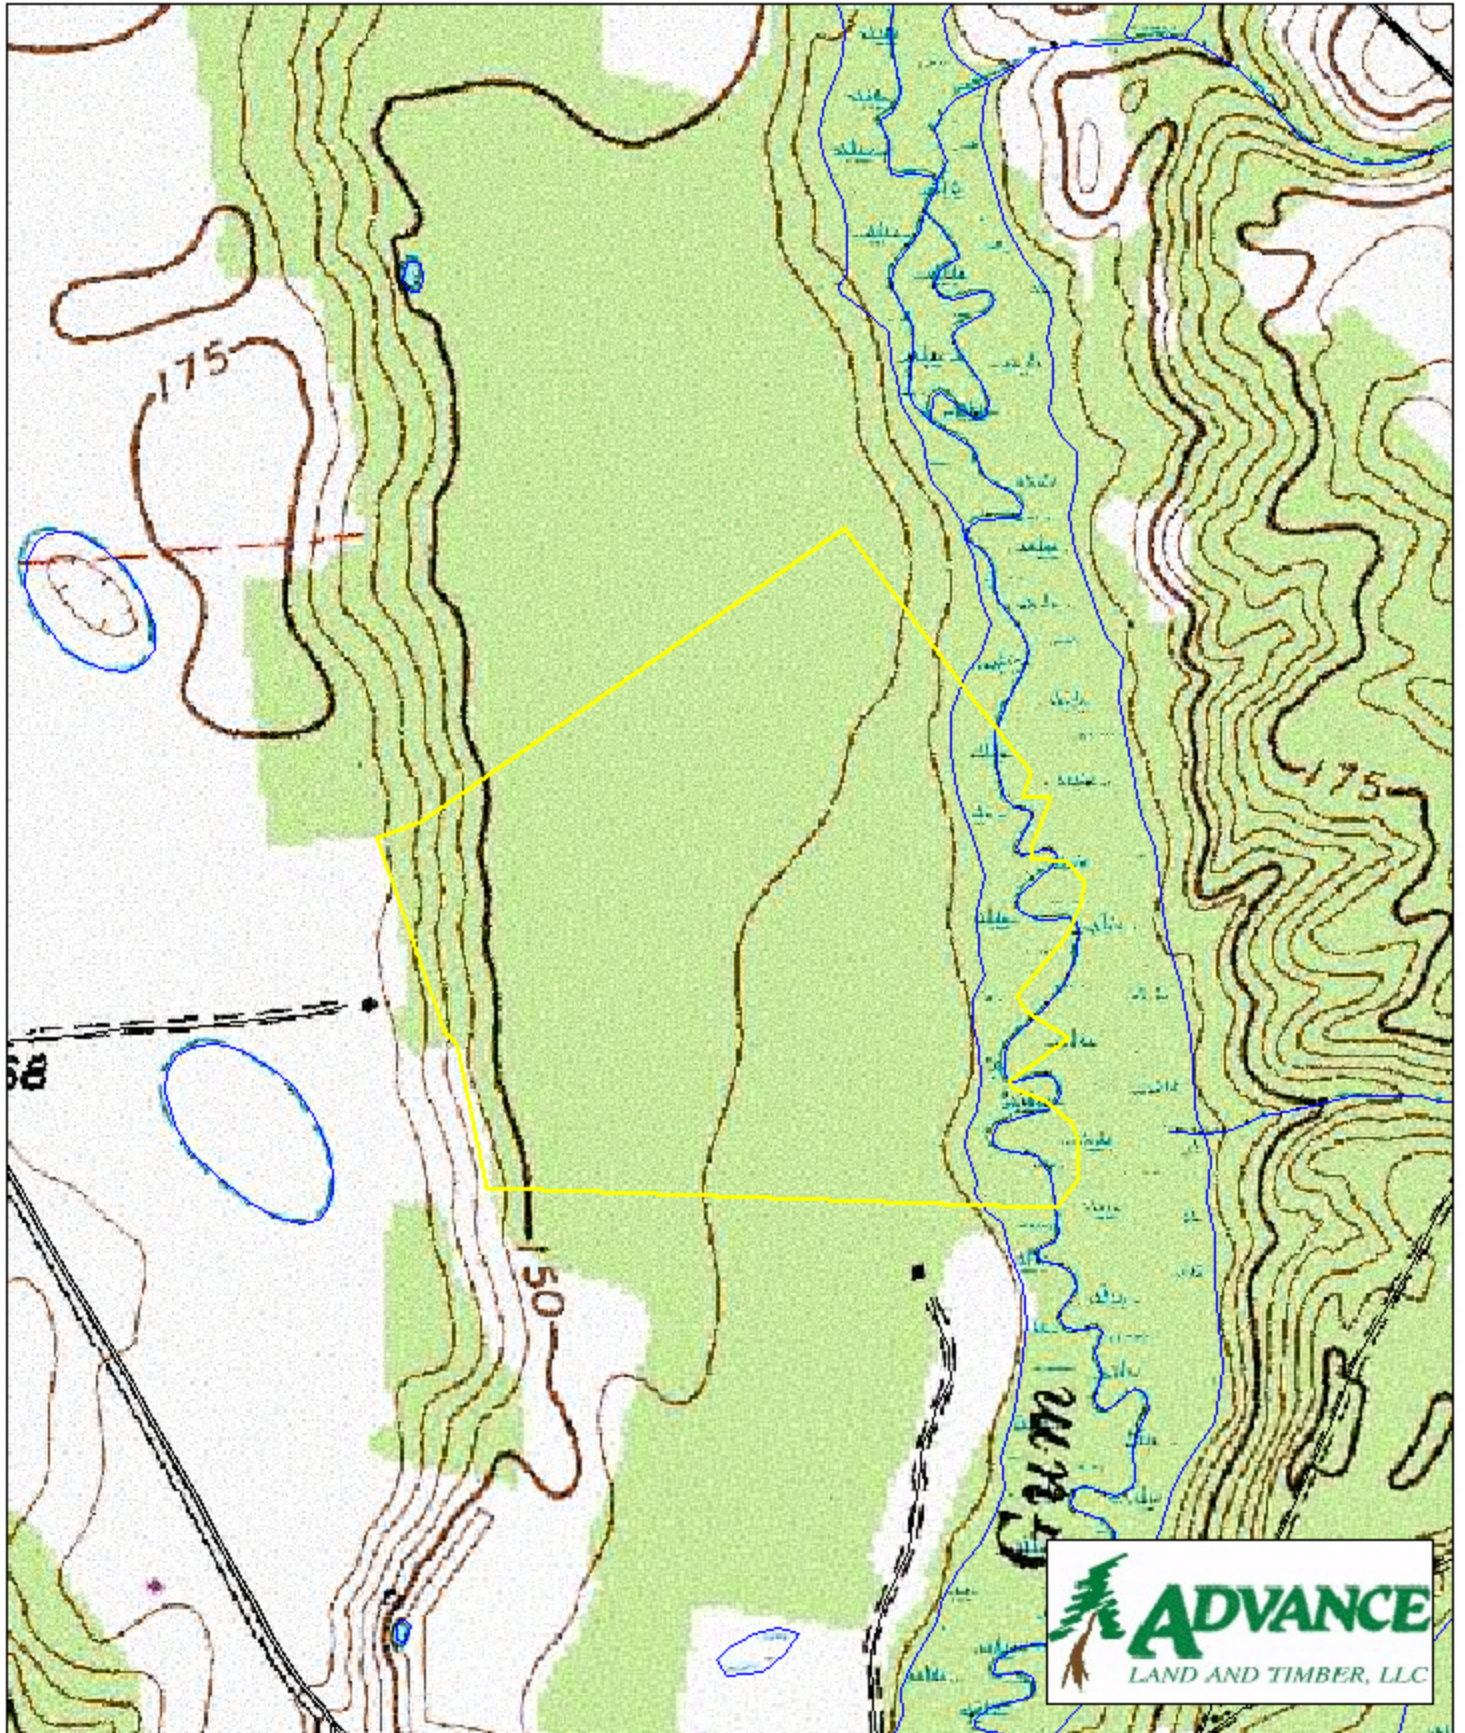

Lumbee 84 Tract #60040354
Marlboro County, SC

1 inch = 660 feet
87.67 +/- acres

The information provided on this map is believed to be accurate and is based on the best information available at this time, however, this information is in no way guaranteed.