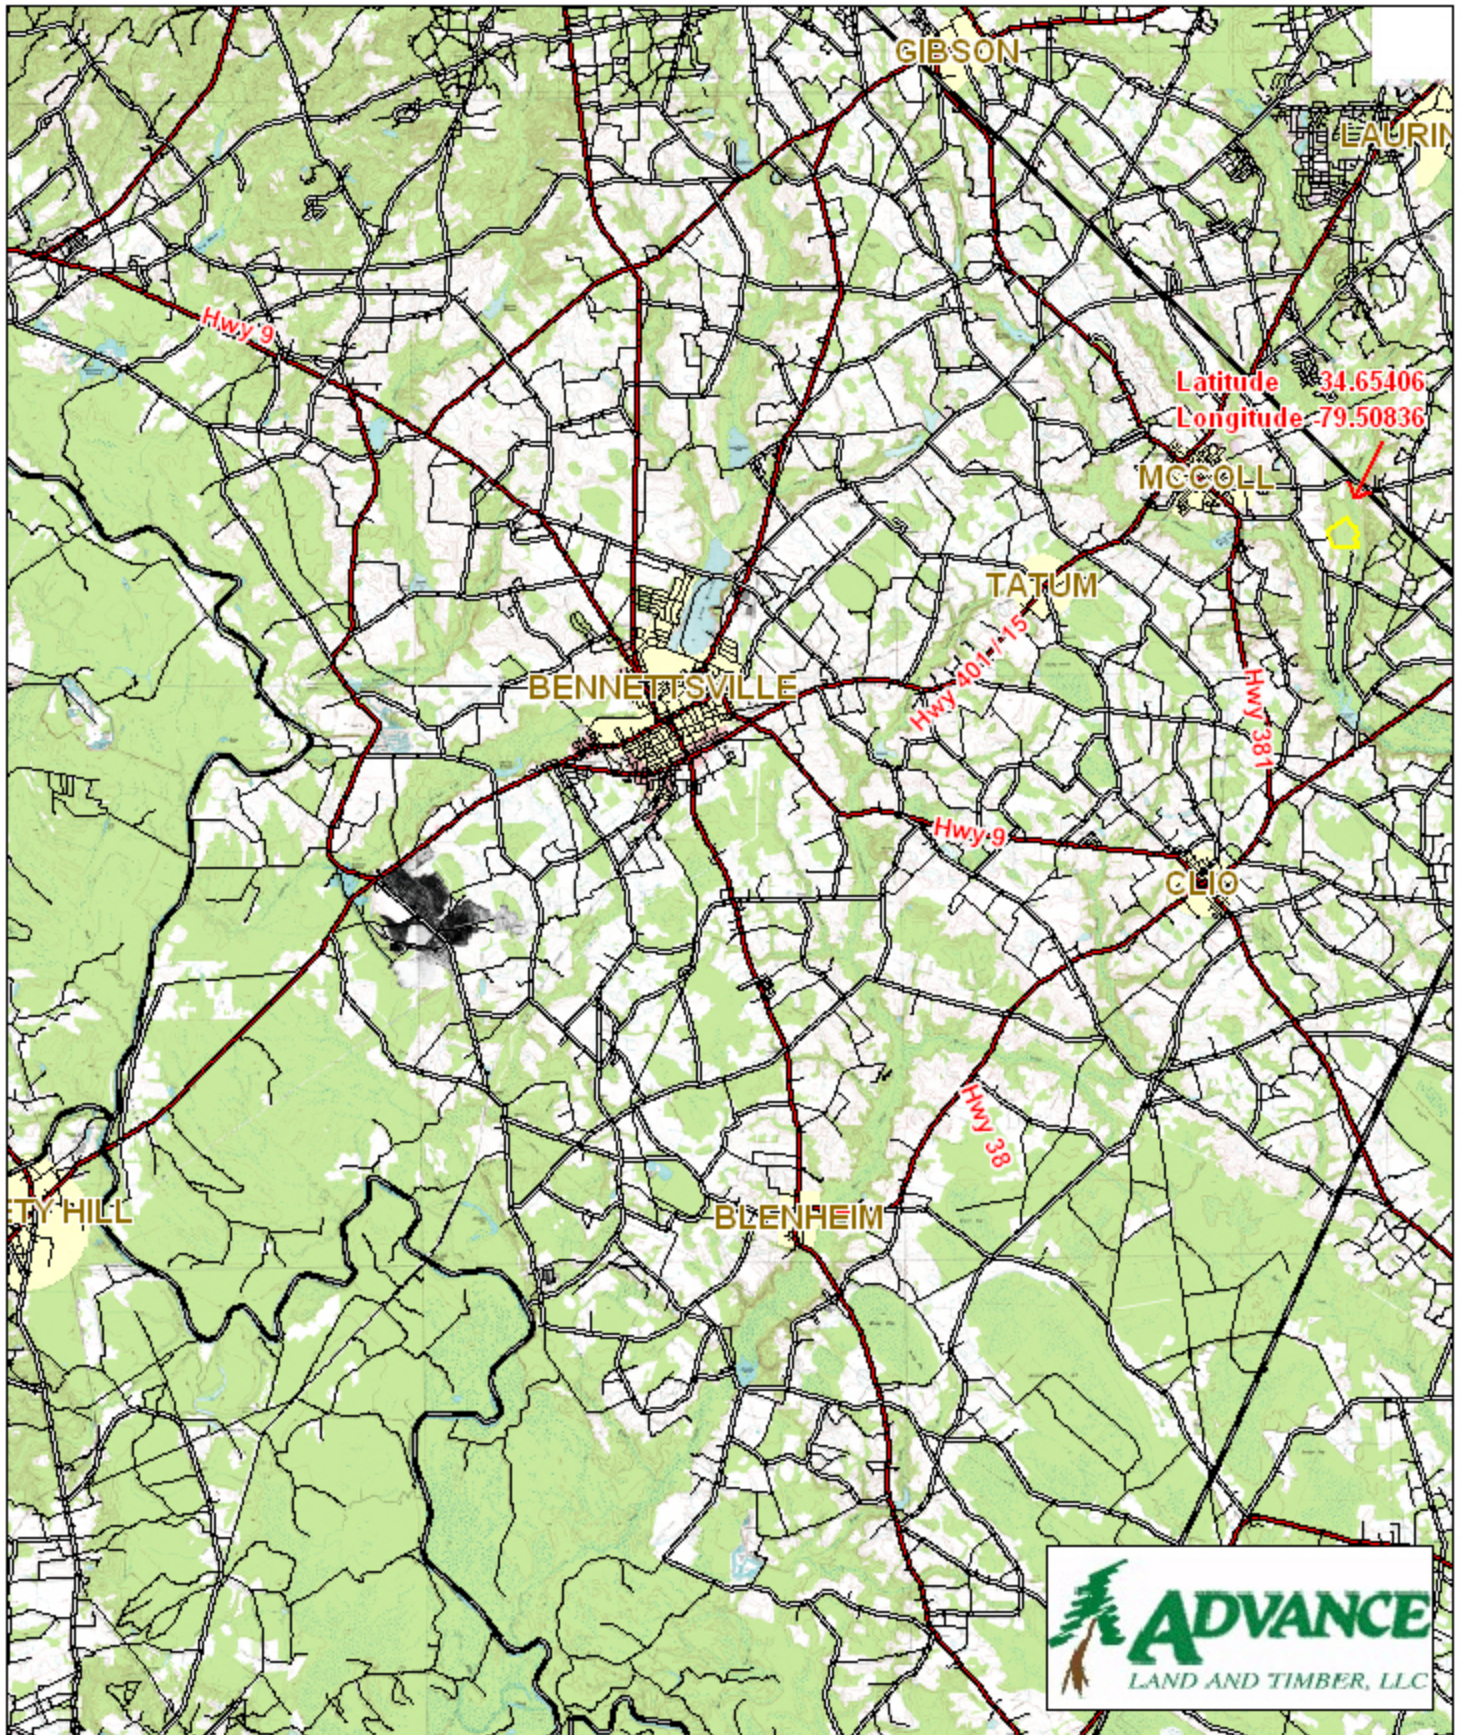

Tract F354 (Lumbee 84) Marlboro County, SC

1 inch = 15,000 feet
87.67 +/- acres

The information provided on this map is believed to be accurate and is based on the best information available at this time, however, this information is in no way guaranteed.