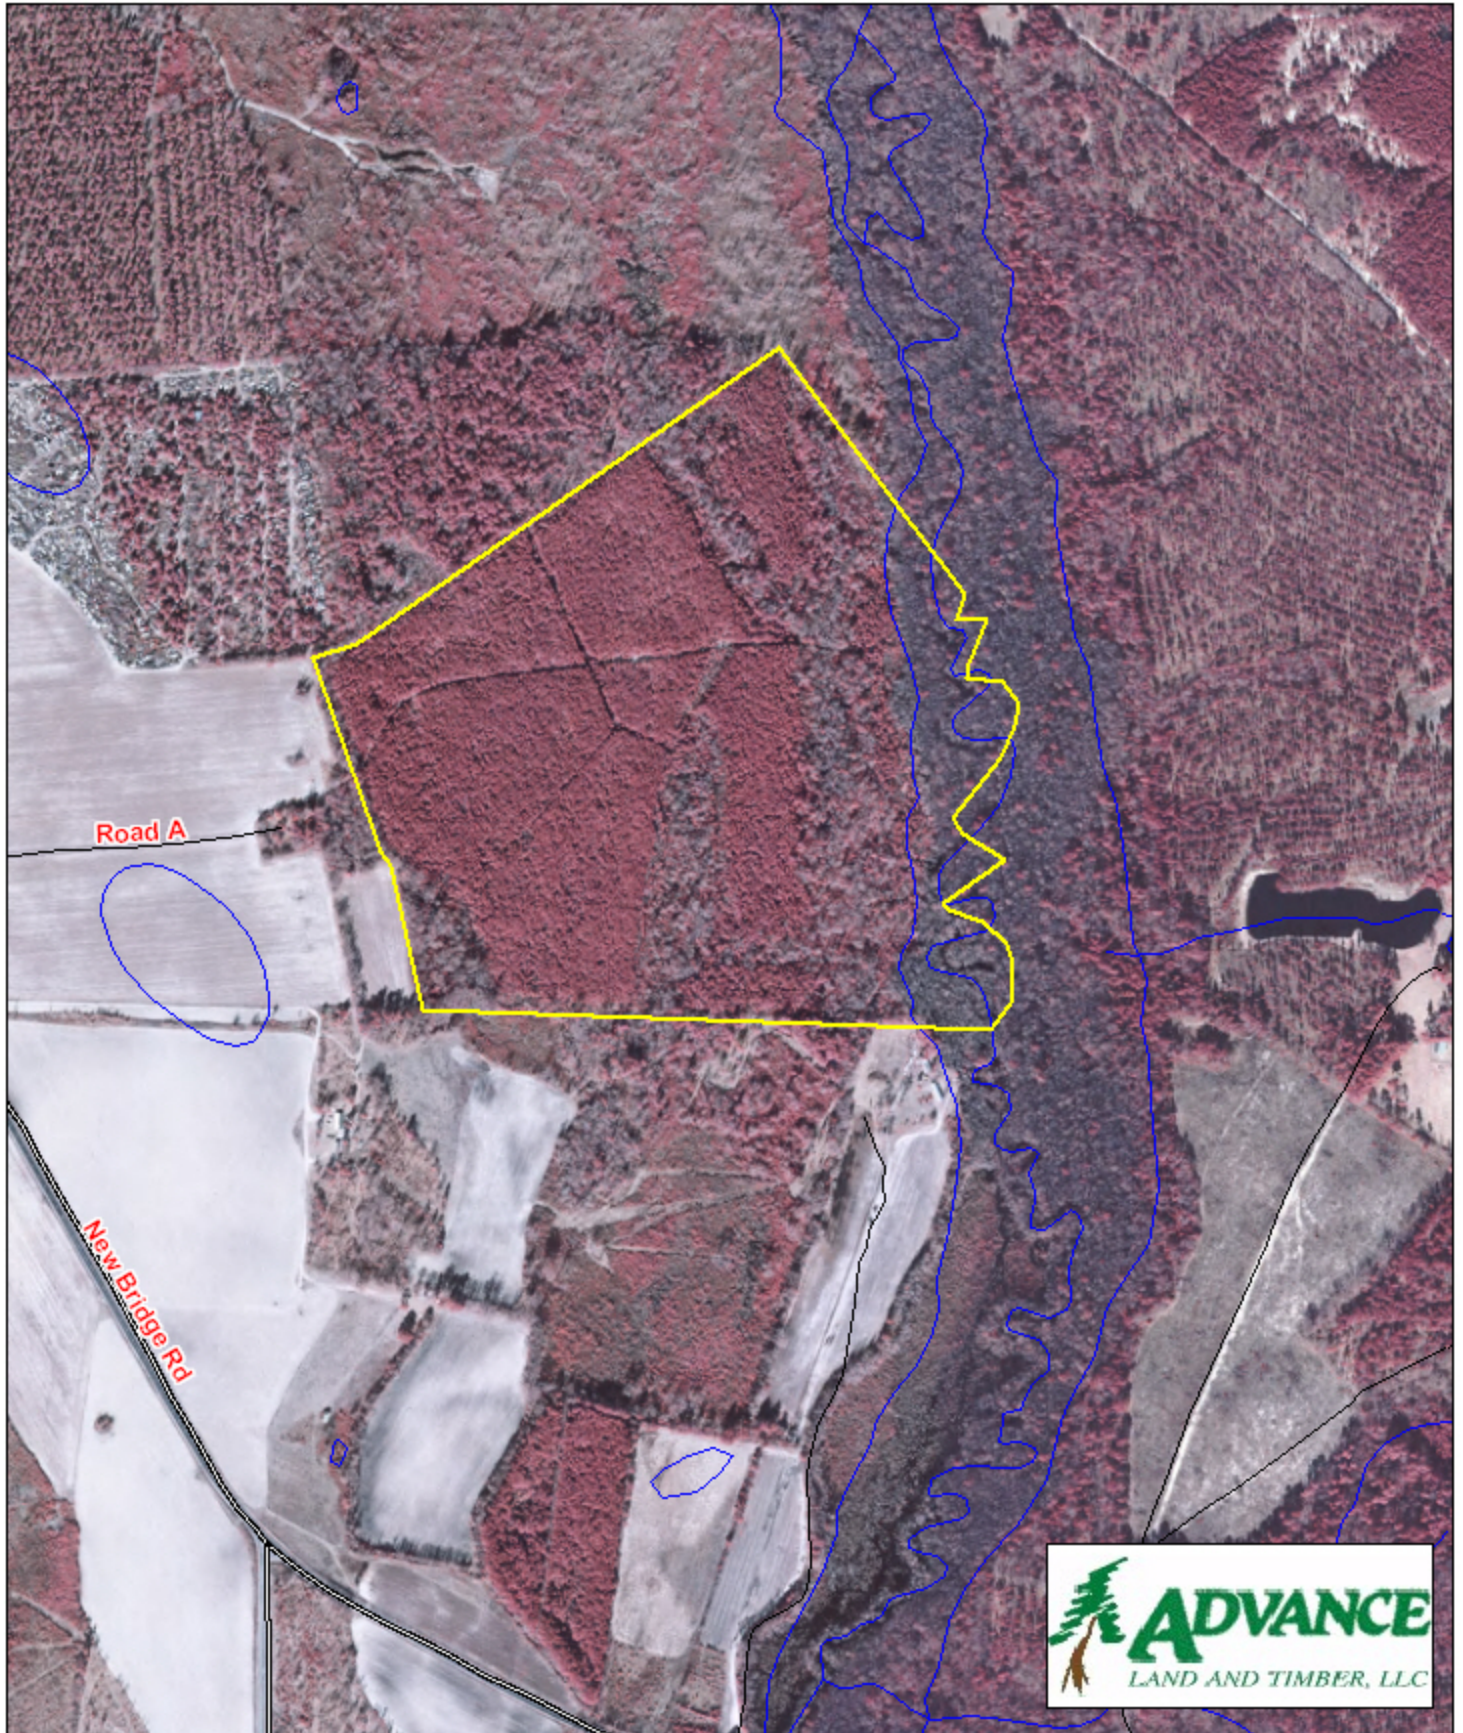

Tract F354 (Lumbee 84) Marlboro County, SC

1 inch = 660 feet
87.67 +/- acres

The information provided on this map is believed to be accurate and is based on the best information available at this time, however, this information is in no way guaranteed.