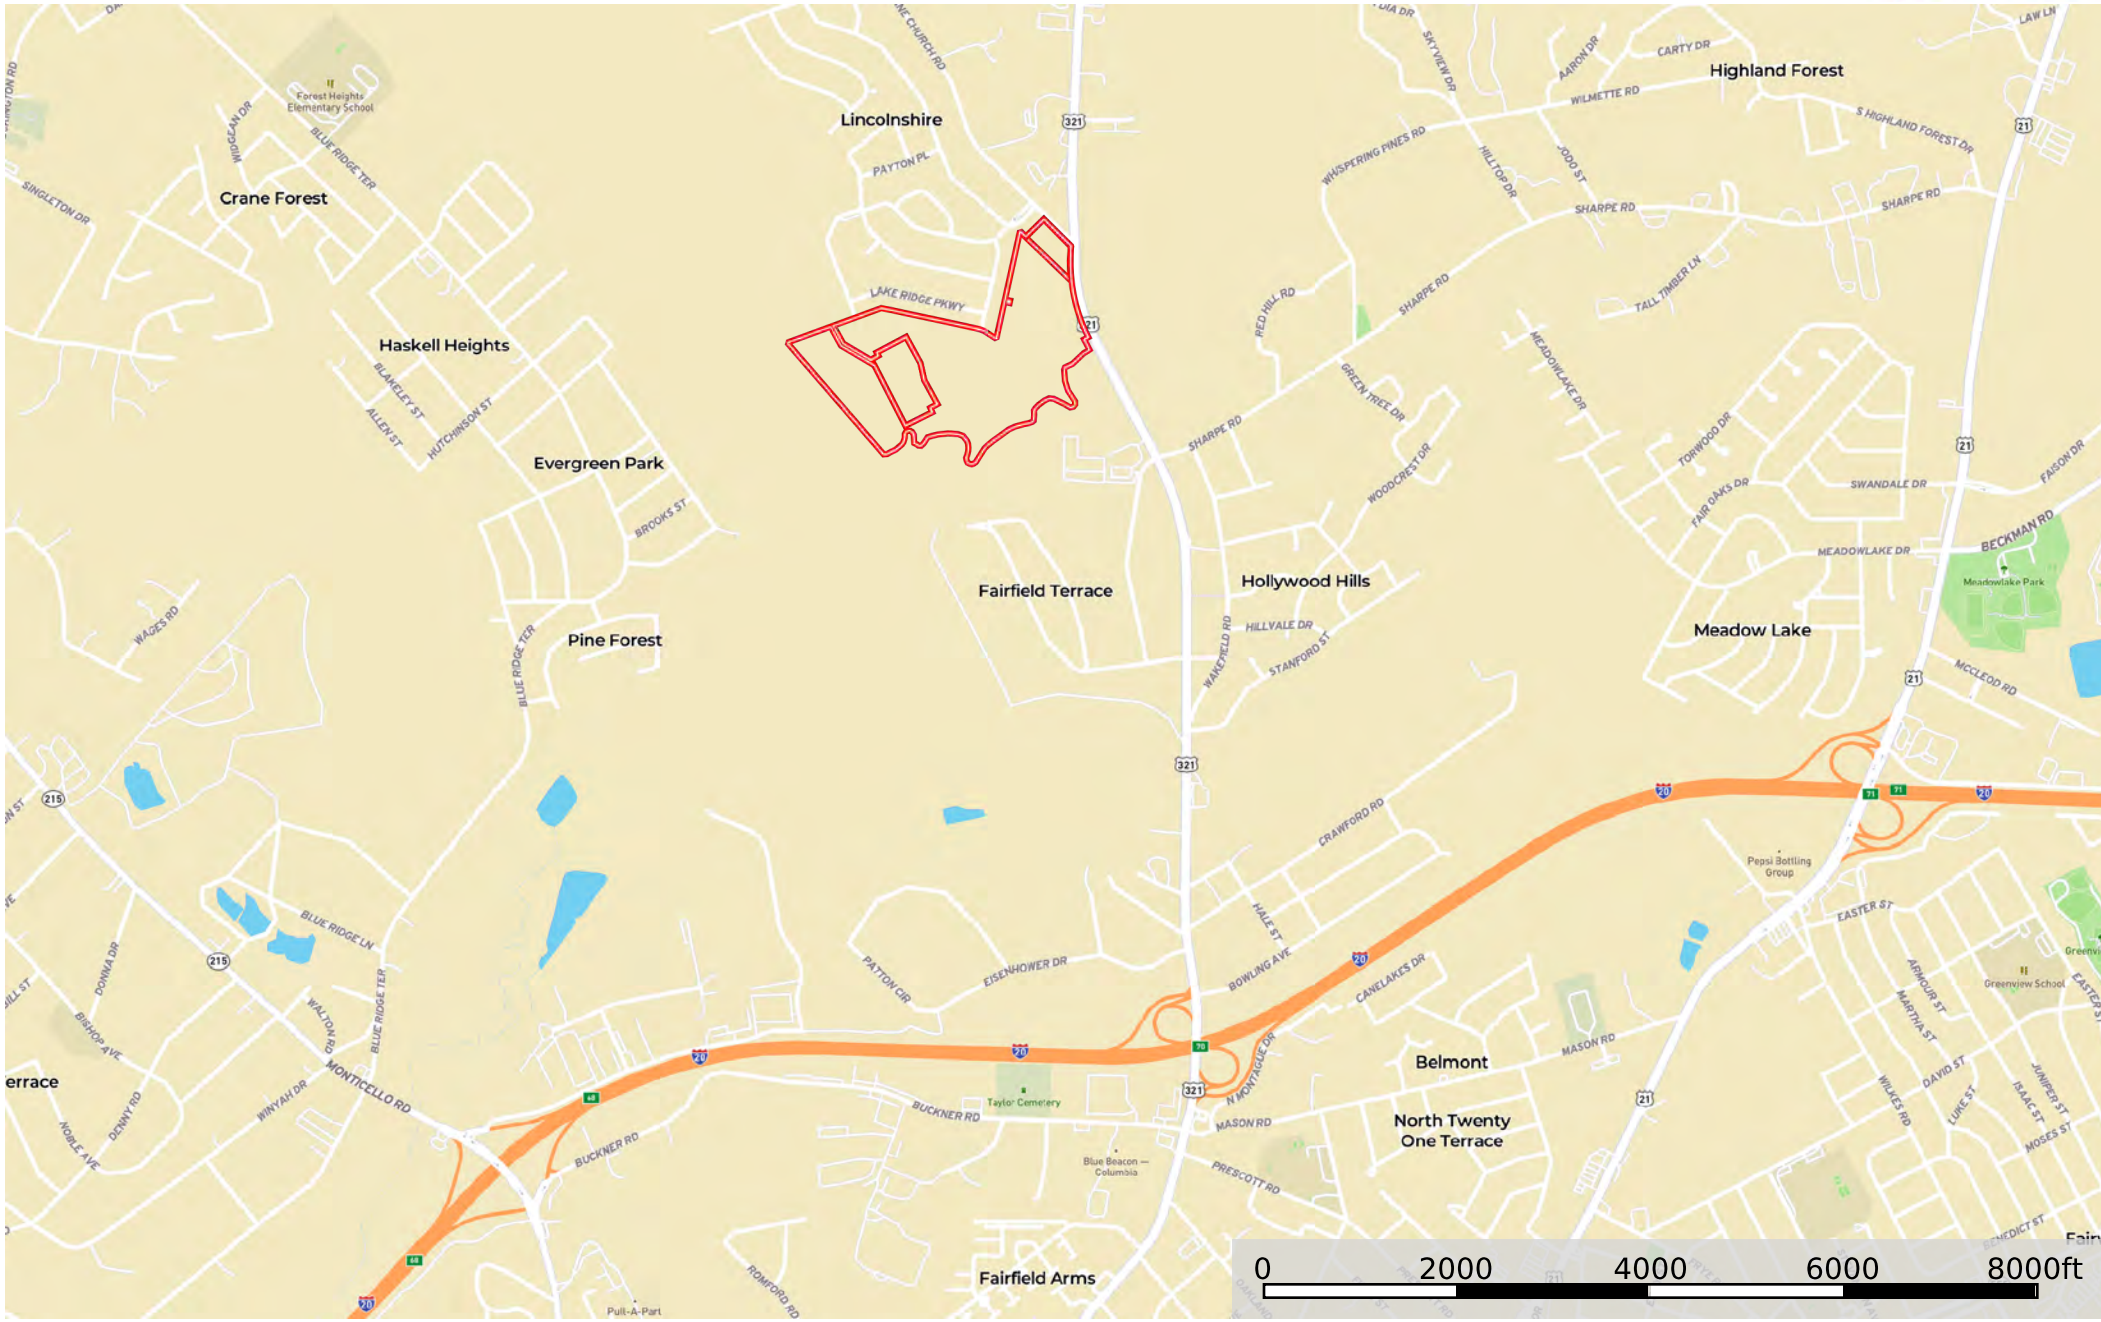

C110 SC Richland County Crane Creek

South Carolina, AC +/-

Boundary