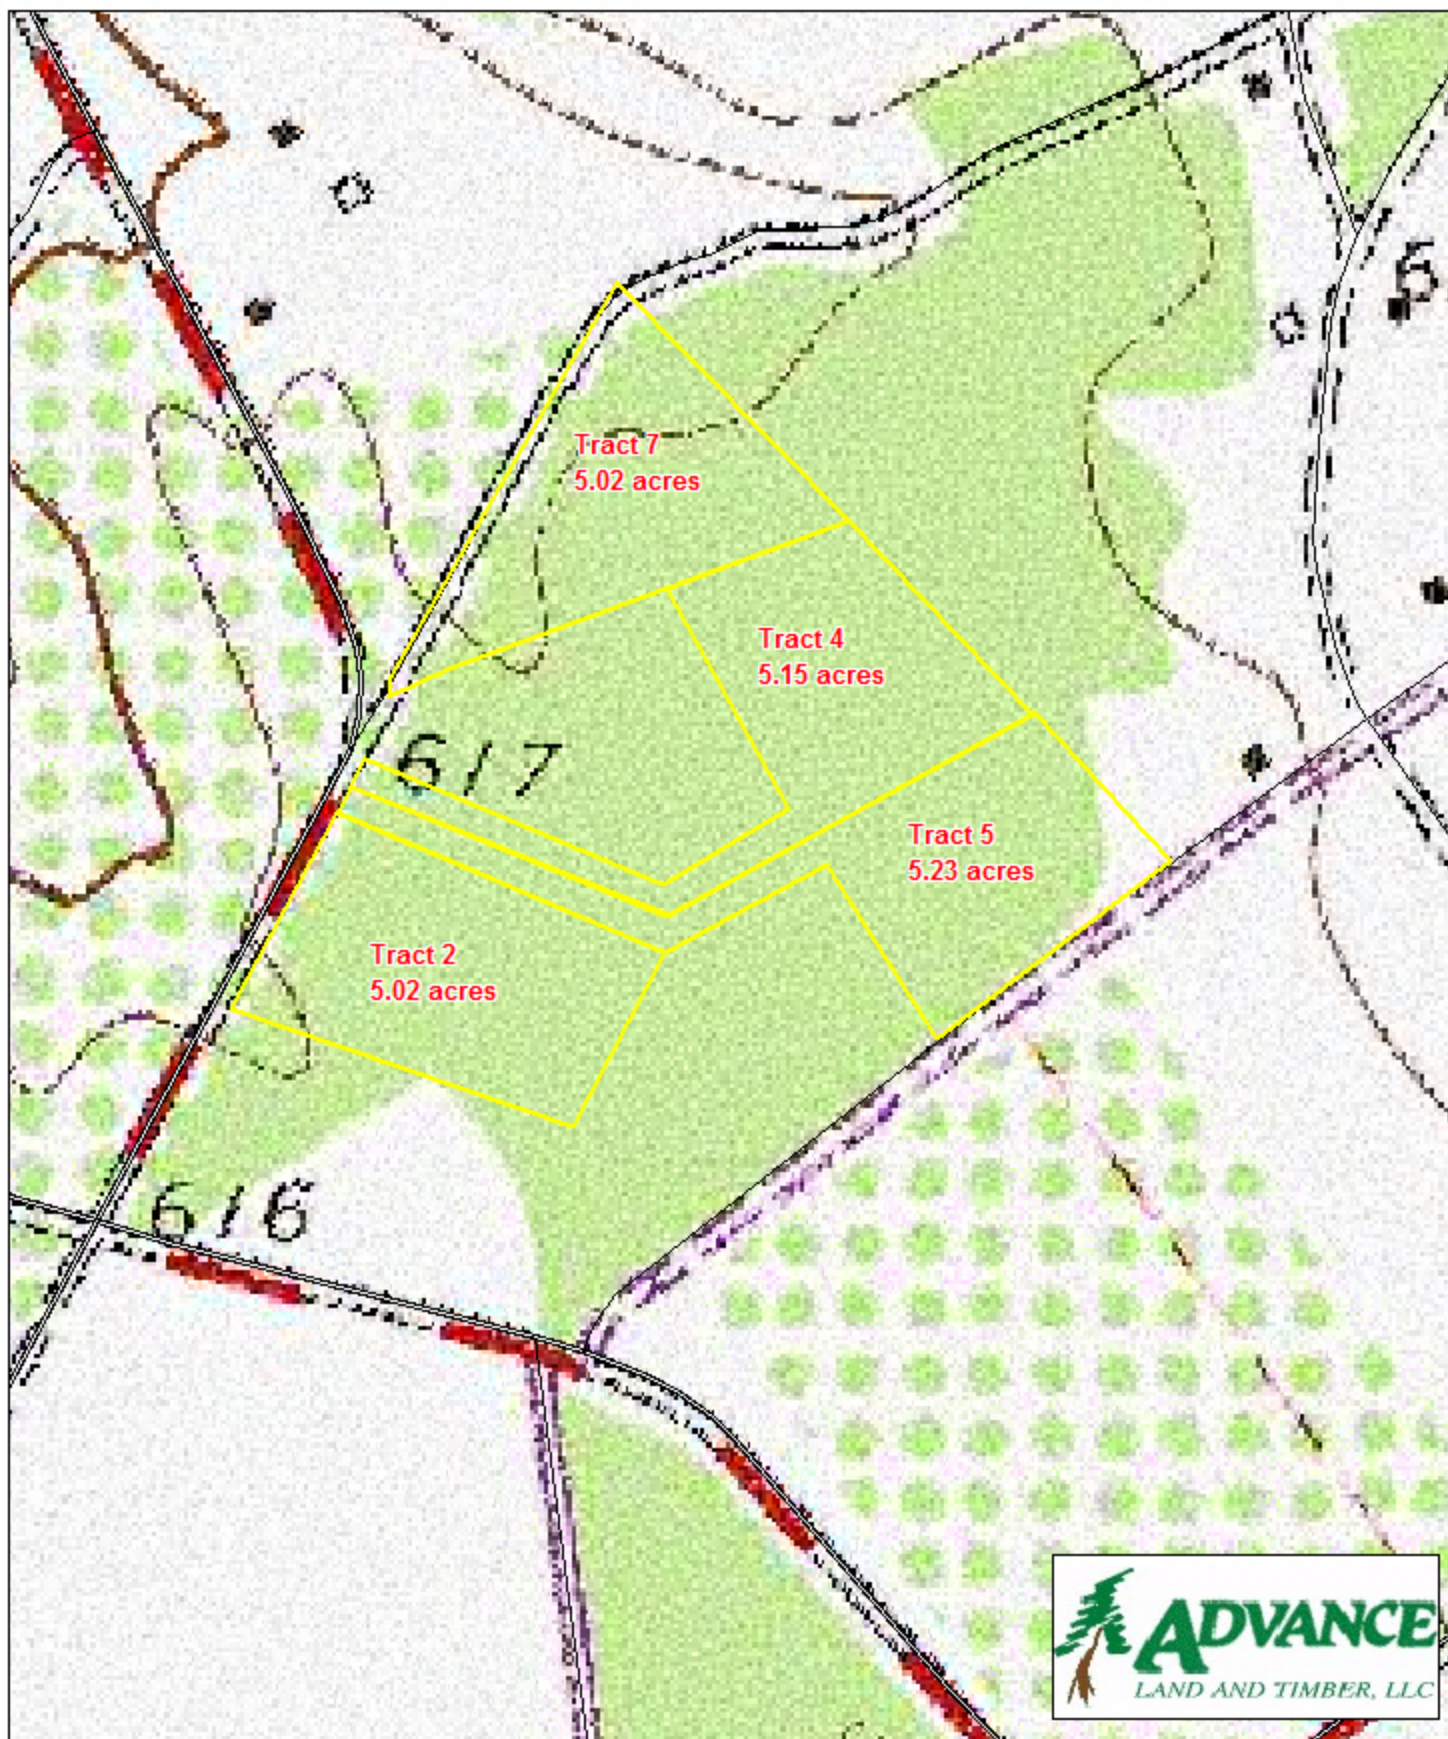

Tract A844

Edgefield County, SC

1 inch = 330 feet

The information provided on this map is believed to be accurate and is based on the best information available at this time, however, this information is in no way guaranteed.