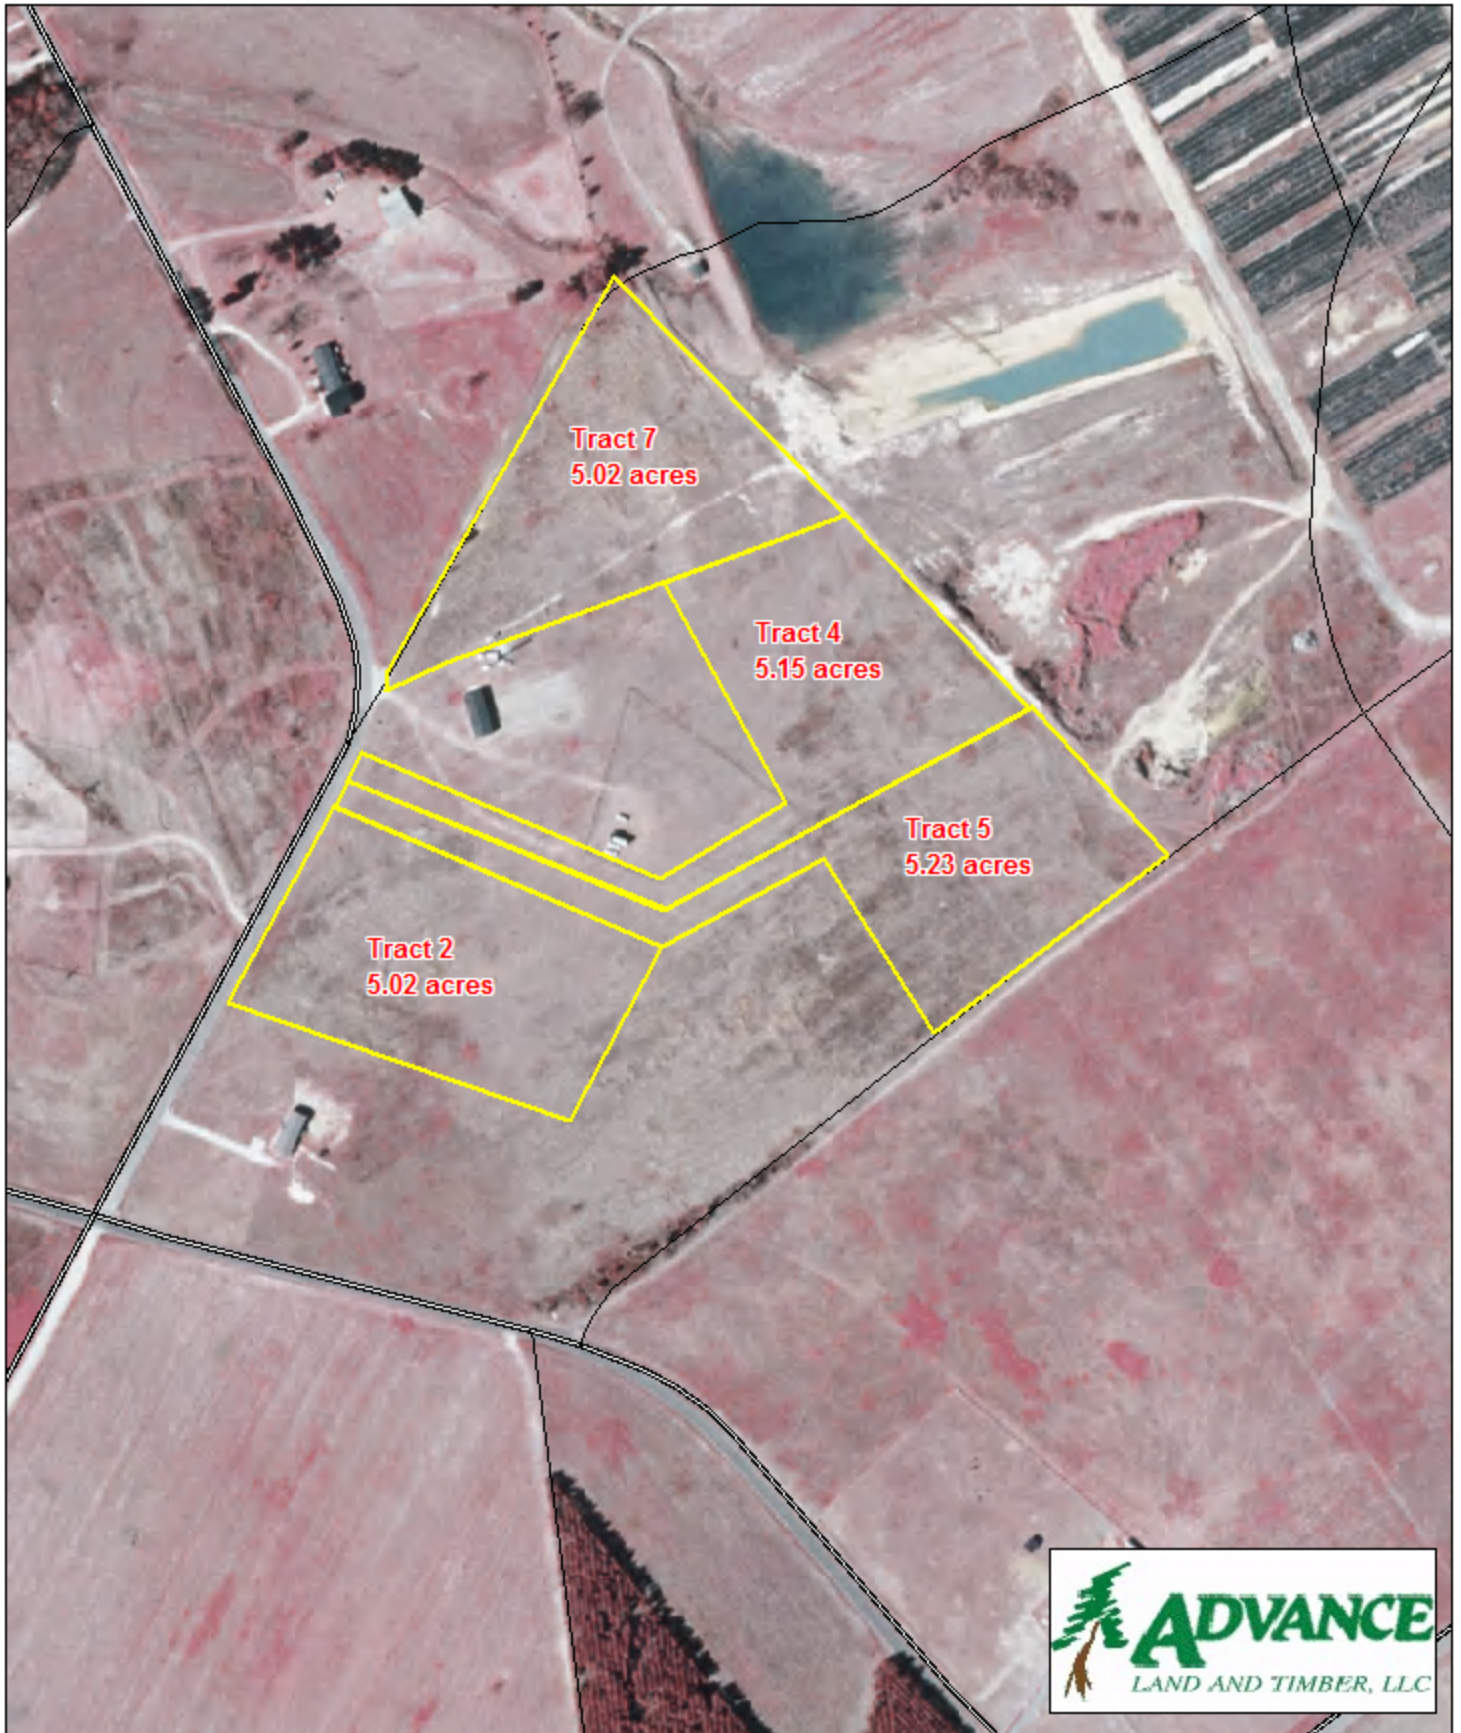

Tract A844

Edgefield County, SC

1 inch = 330 feet

The information provided on this map is believed to be accurate and is based on the best information available at this time, however, this information is in no way guaranteed.