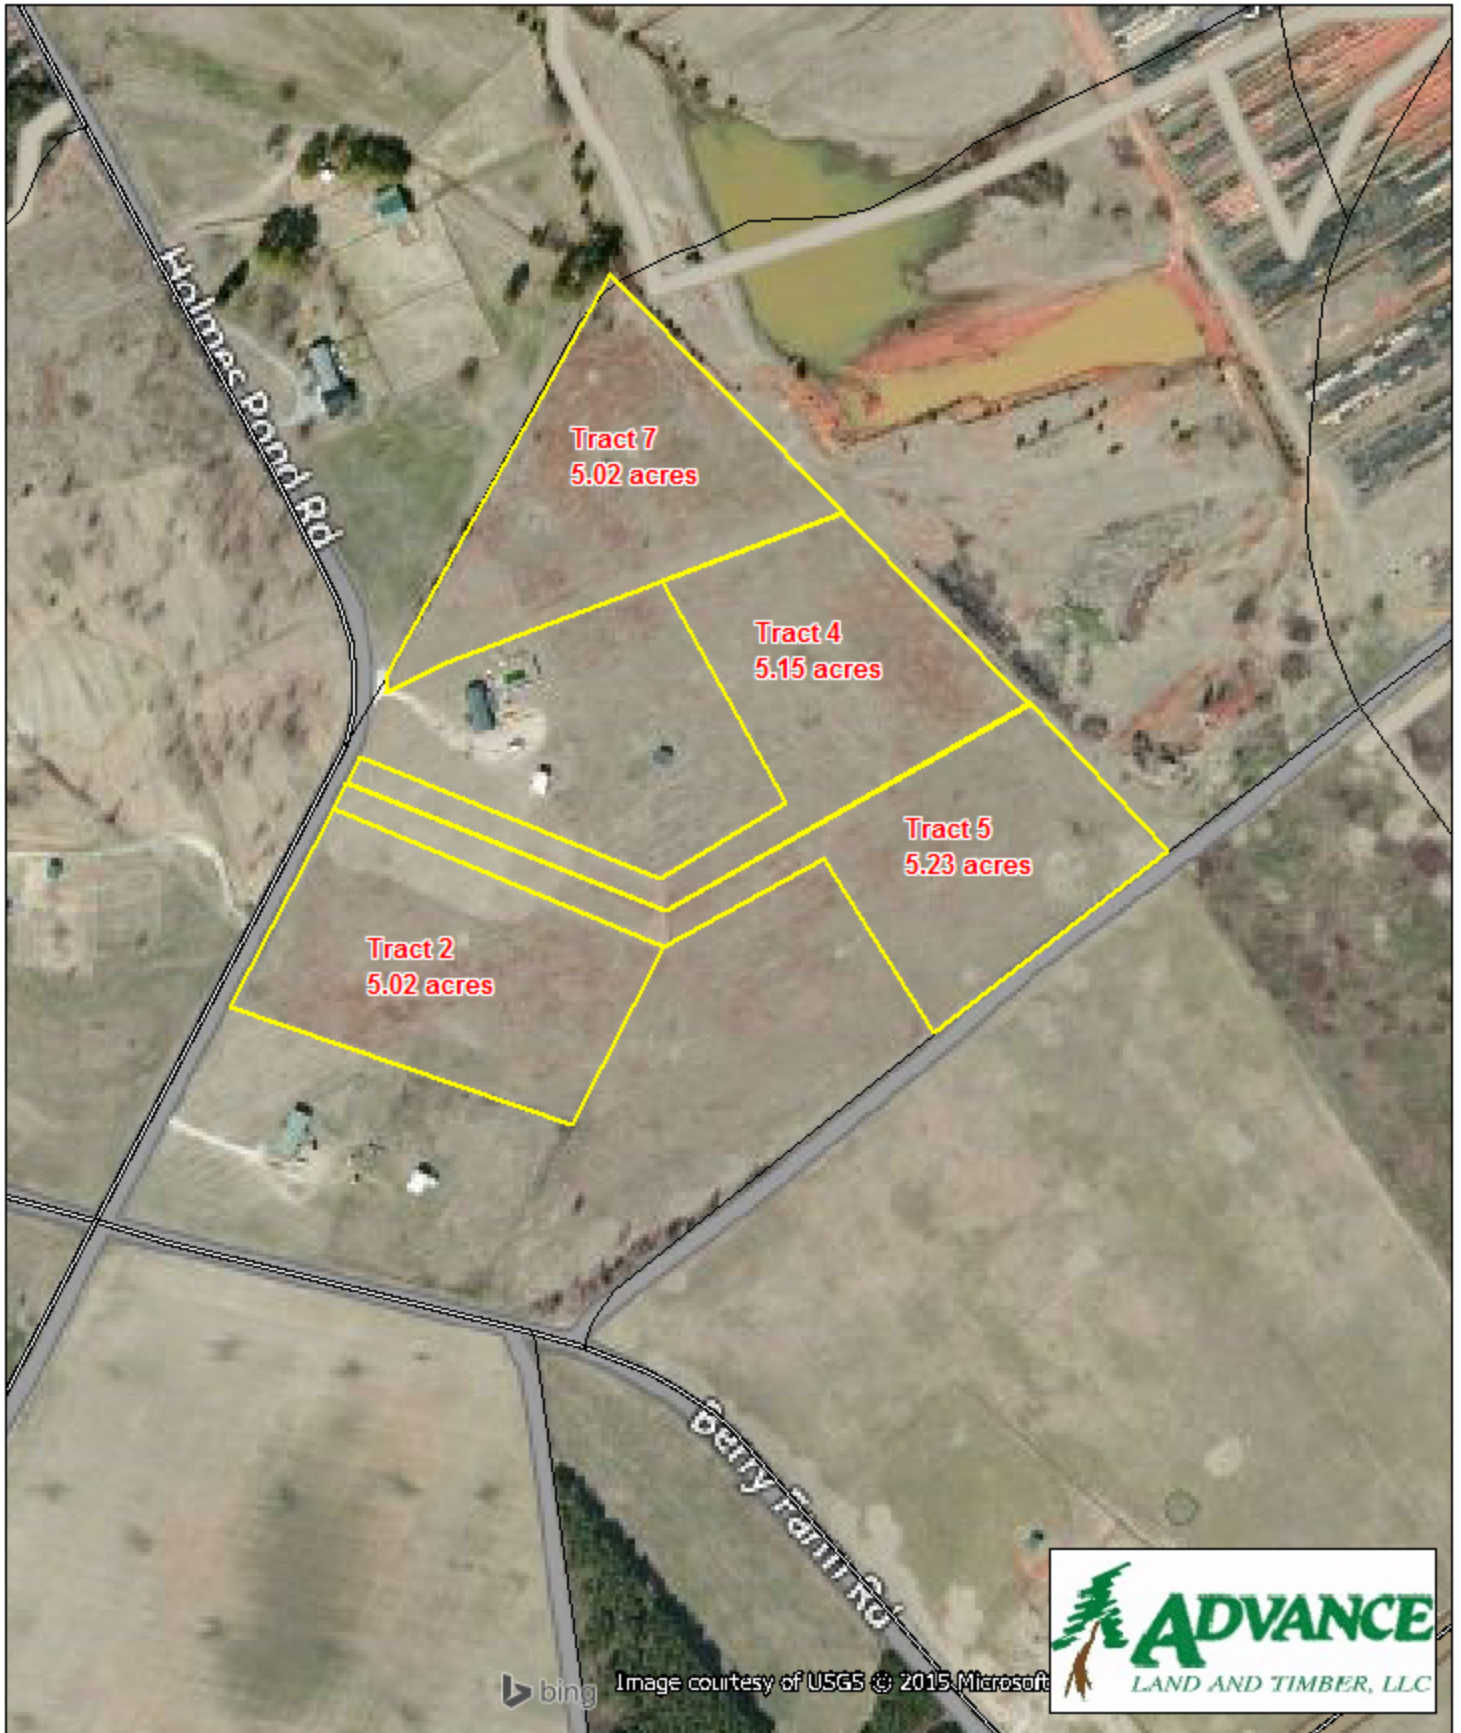

Tract A844

Edgefield County, SC

1 inch = 330 feet

The information provided on this map is believed to be accurate and is based on the best information available at this time, however, this information is in no way guaranteed.