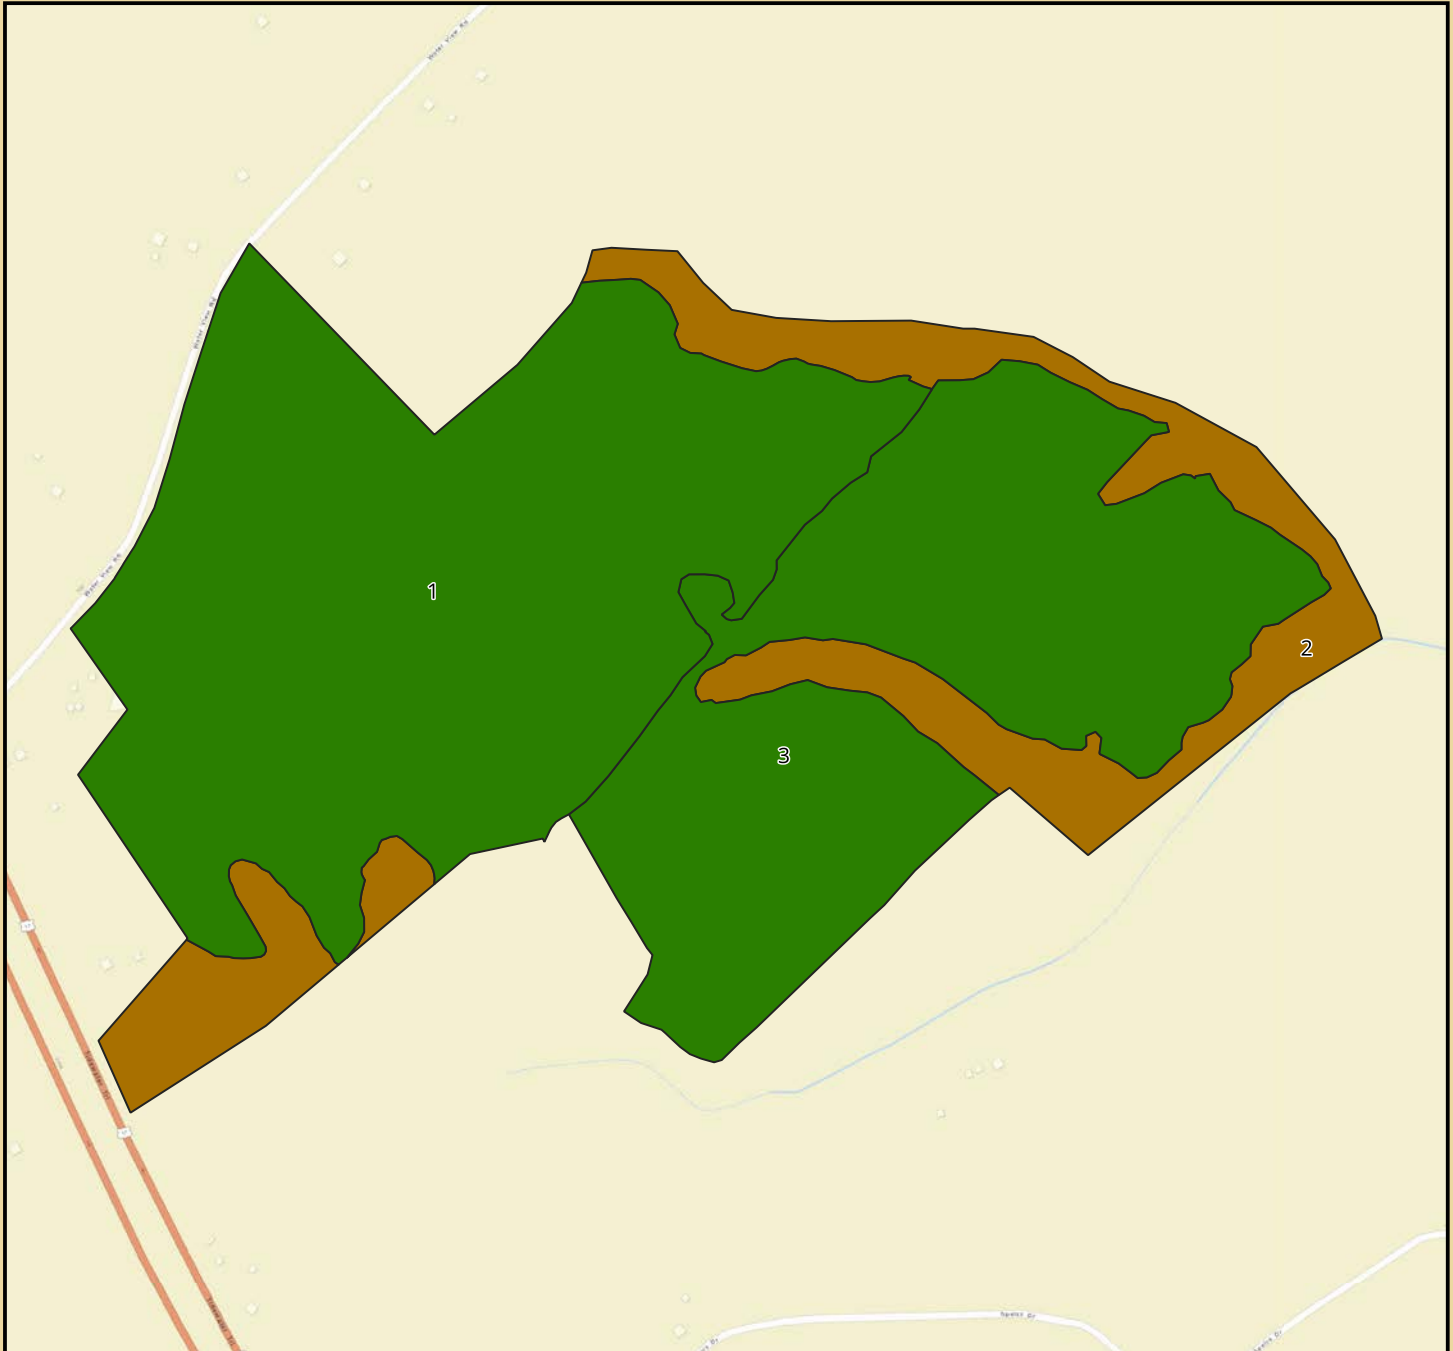

0 660 1,320 Feet
0 10 20 Chains

Tanager
Tanager Timber, LLC
ET22024
Middlesex, Virginia
+/- 131 ac
01/21/2026

Map Legend

- Merch Plantation
- Pre-merch Plantation
- Natural Pine/Hardwood
- NonForet
- Open Productive