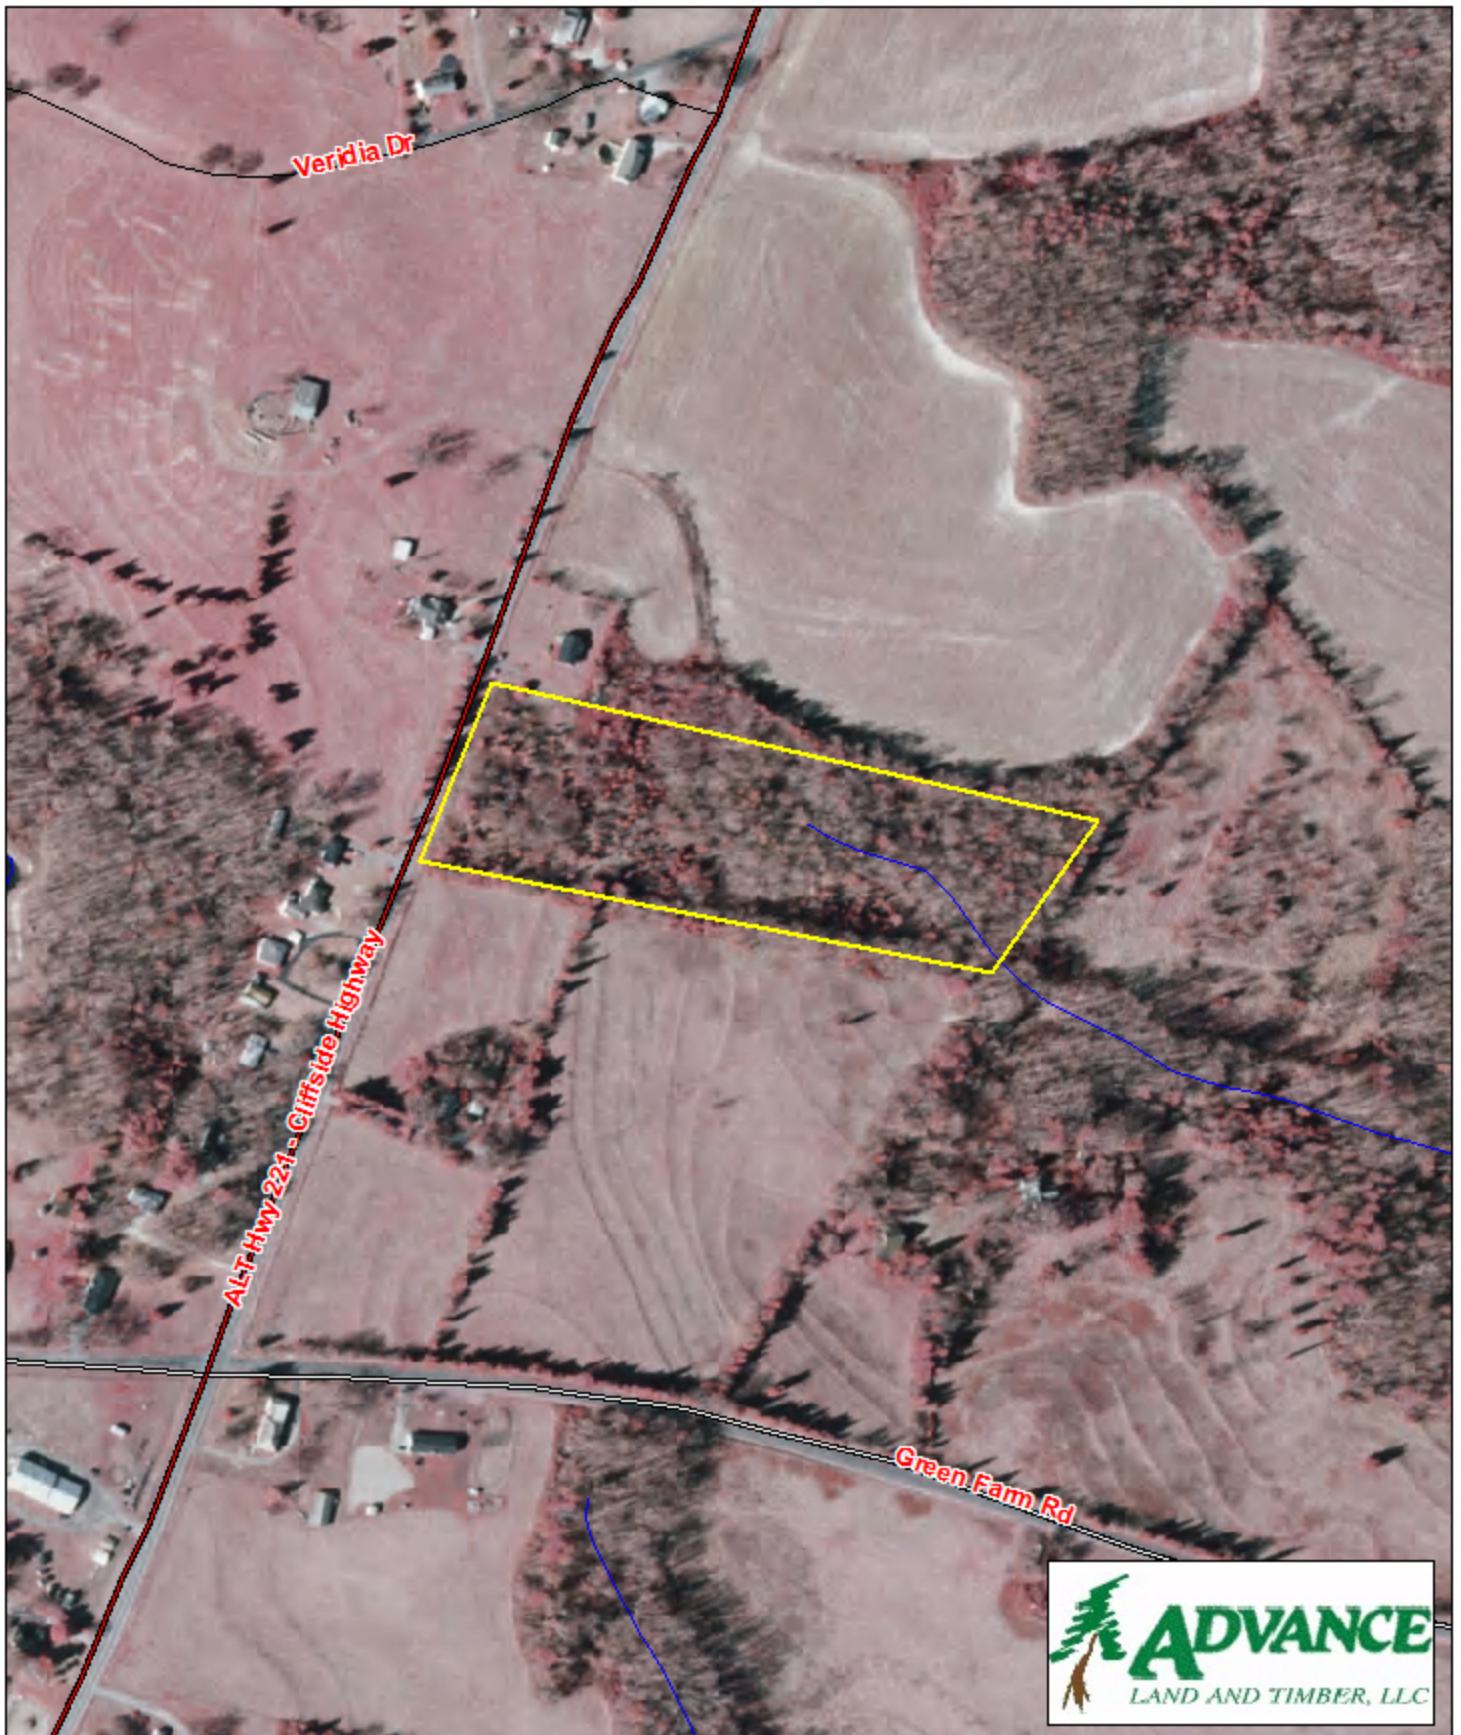

# Tract A825 Cherokee County, SC

1 inch = 330 feet  
7.4 +/- acres

The information provided on this map is believed to be accurate and is based on the best information available at this time, however, this information is in no way guaranteed.