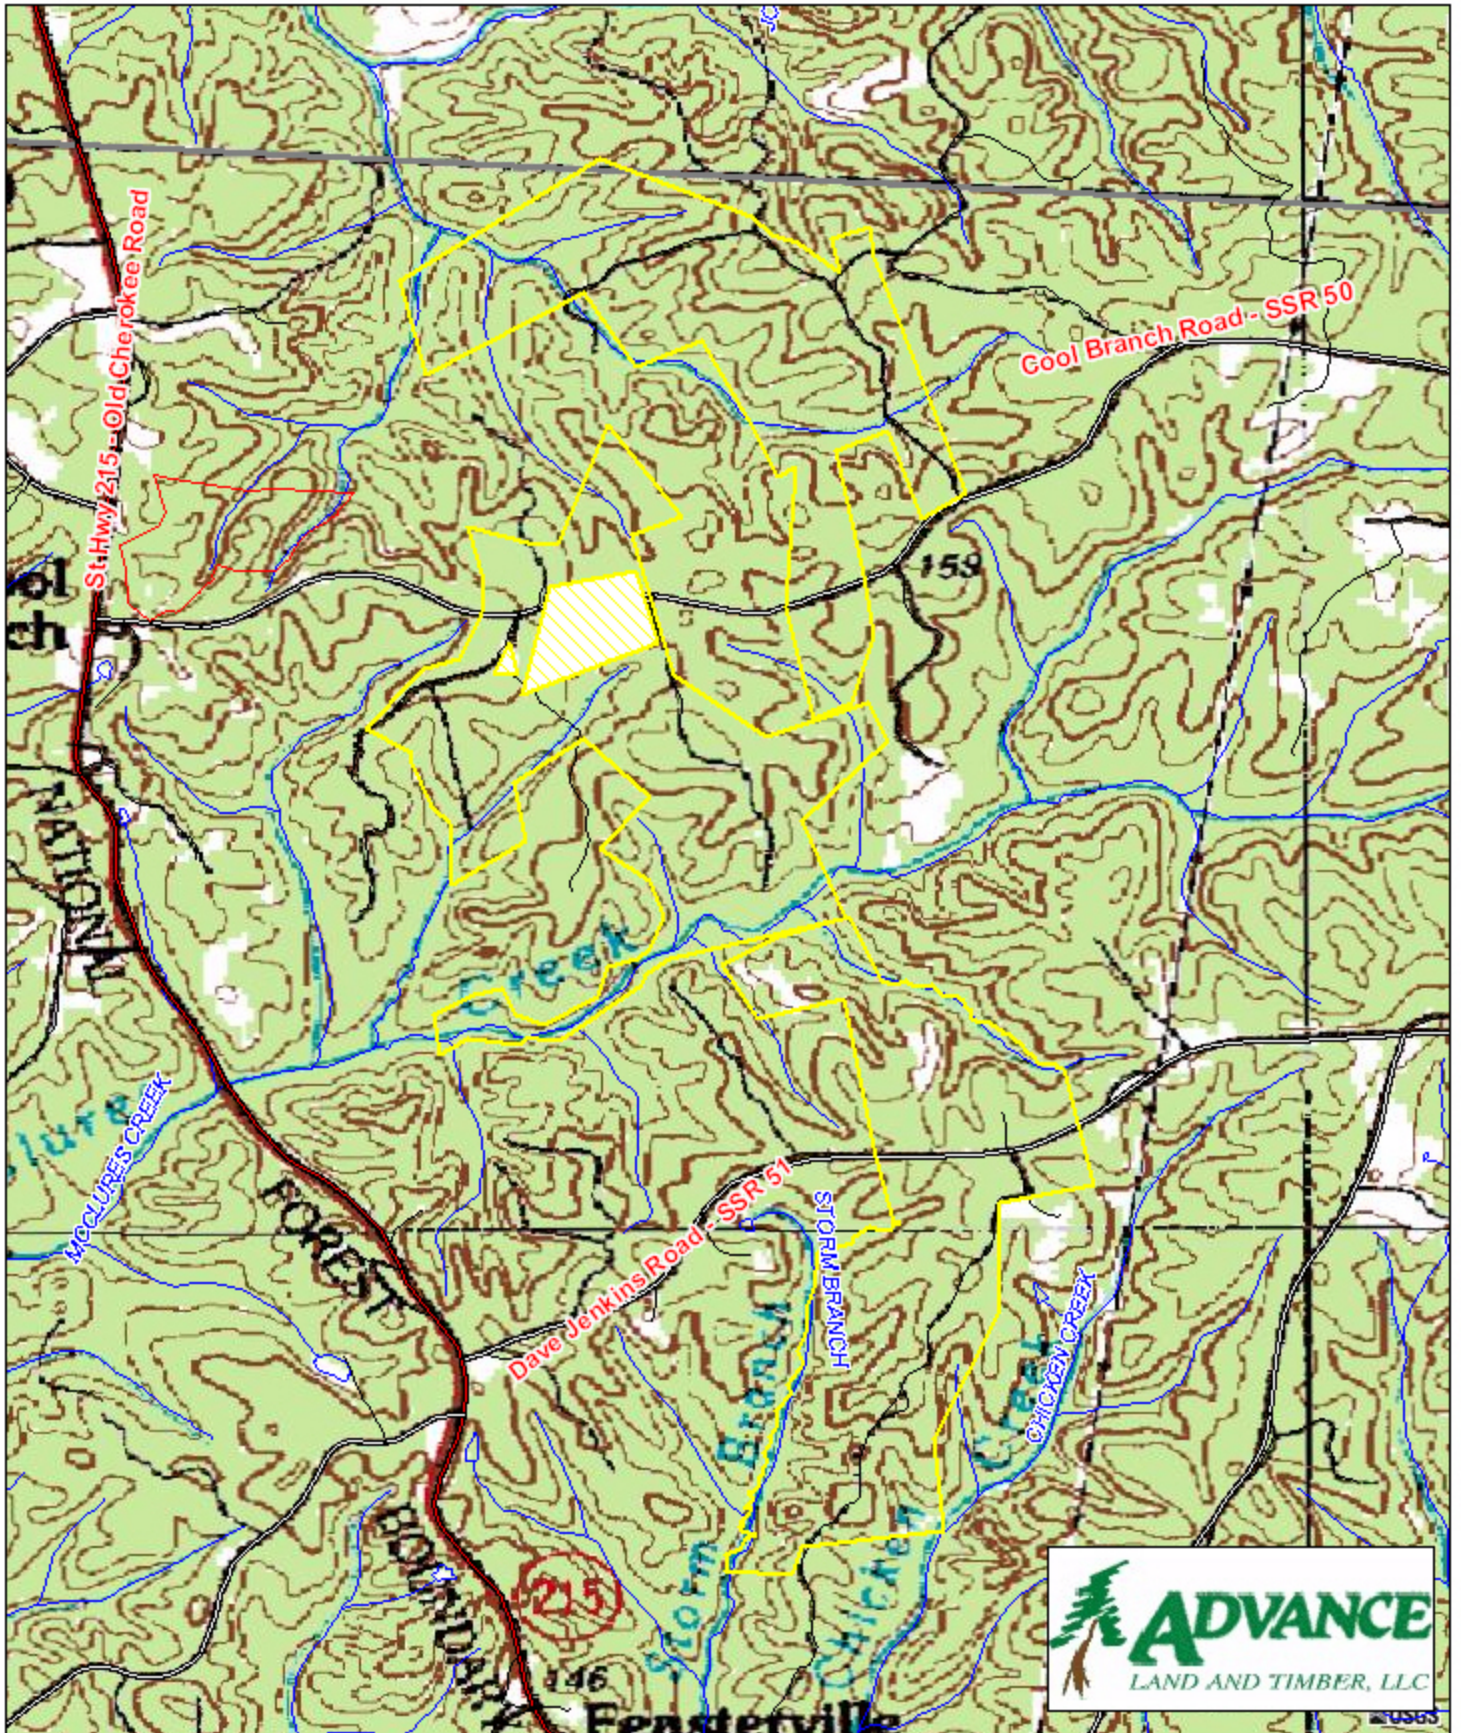

# Tract SP 467 Fairfield County, SC

1467 +/- acres

©USGS