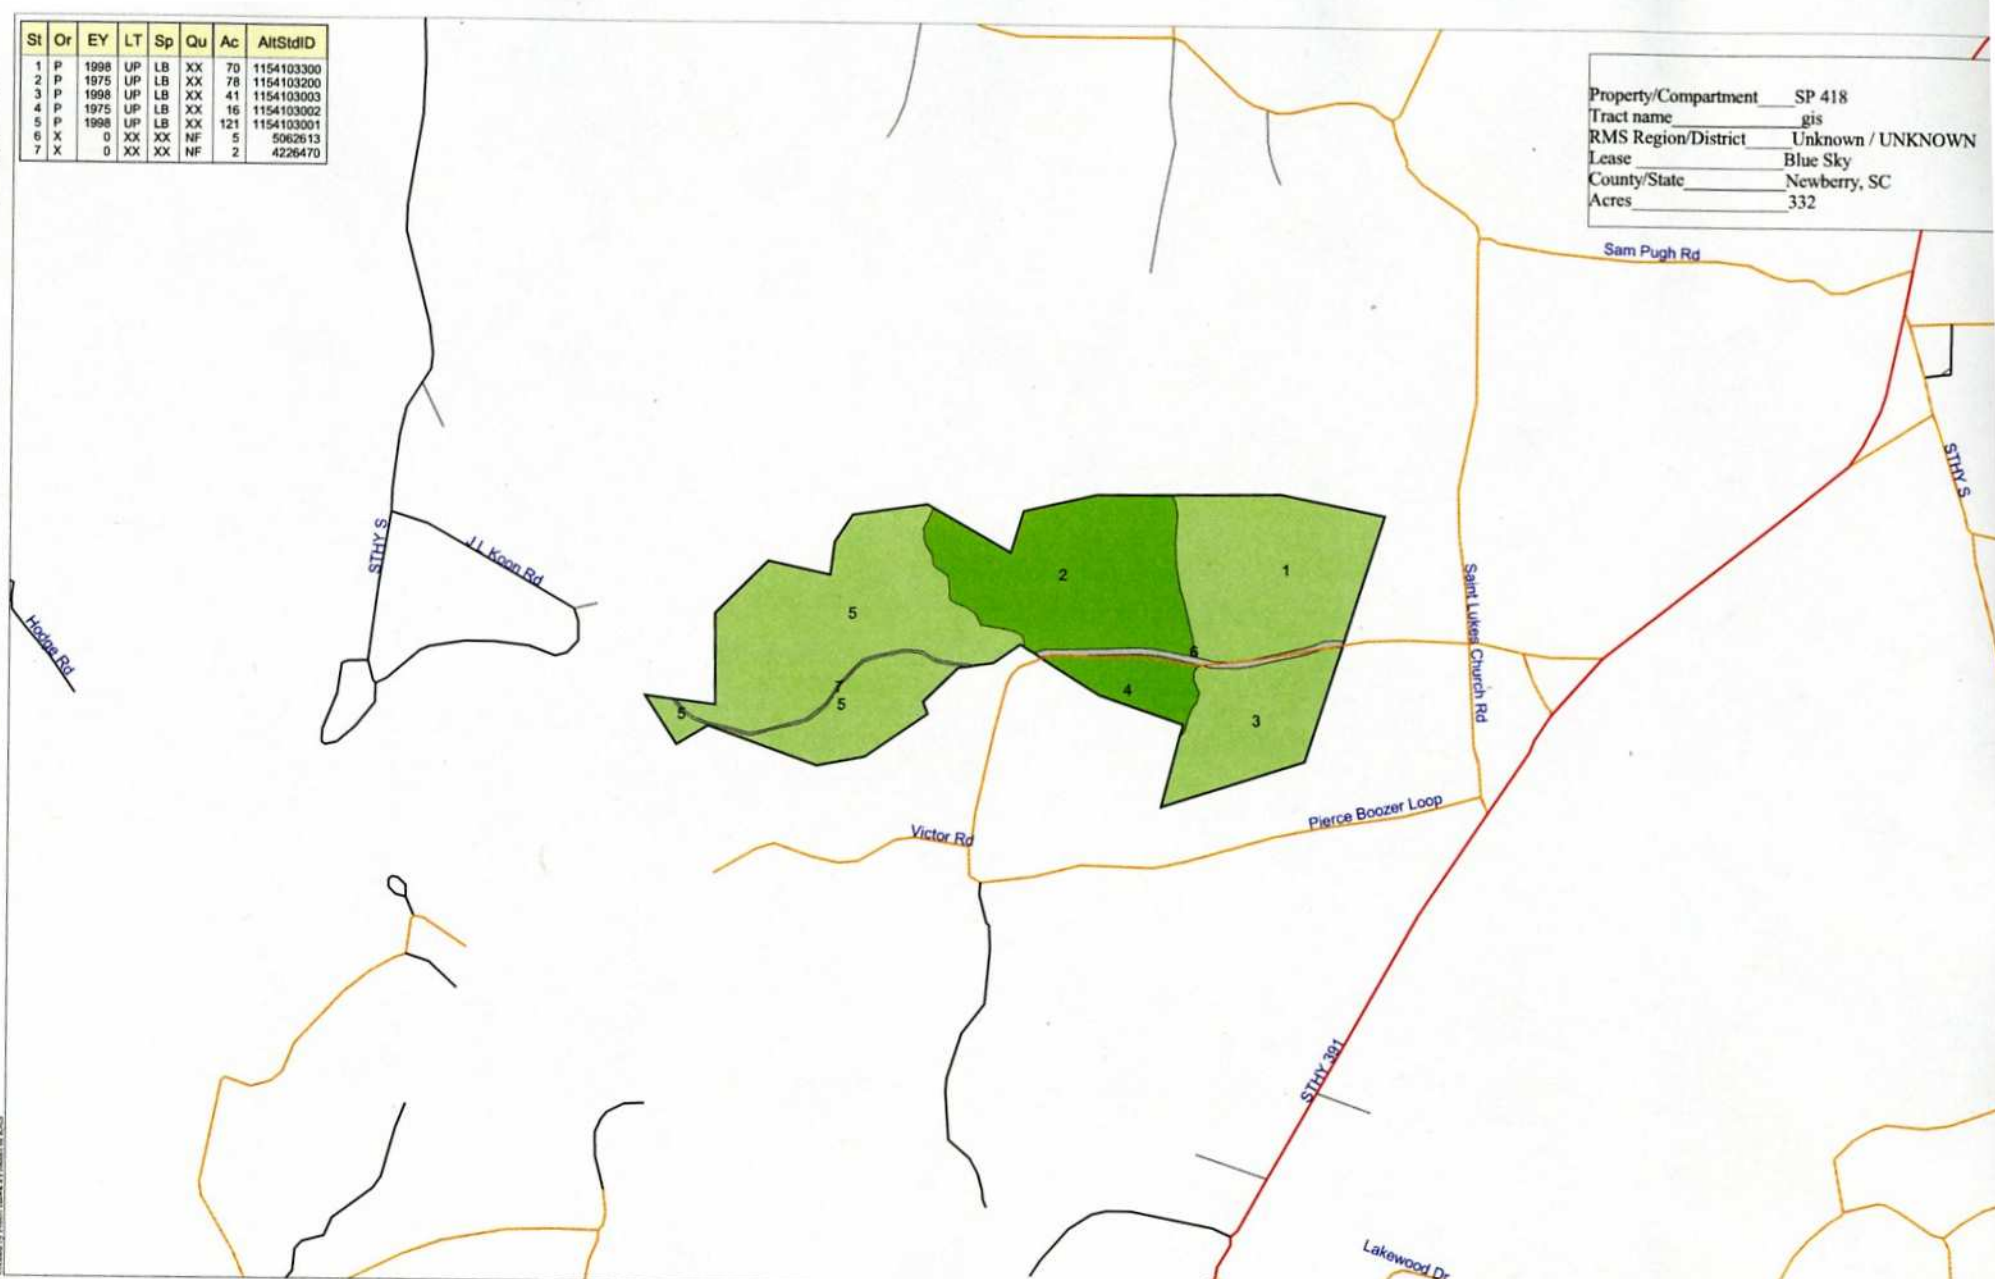

St	Or	EY	LT	Sp	Qu	Ac	AltStdID
1	P	1998	UP	LB	XX	70	1154103300
2	P	1975	UP	LB	XX	78	1154103200
3	P	1998	UP	LB	XX	41	1154103003
4	P	1975	UP	LB	XX	16	1154103002
5	P	1998	UP	LB	XX	121	1154103001
6	X	0	XX	XX	NF	5	5062613
7	X	0	XX	XX	NF	2	4226470

Property/Compartment SP 418
Tract name gis
RMS Region/District Unknown / UNKNOWN
Lease Blue Sky
County/State Newberry, SC
Acres 332

1000 0 1000 2000 Feet

1:15840