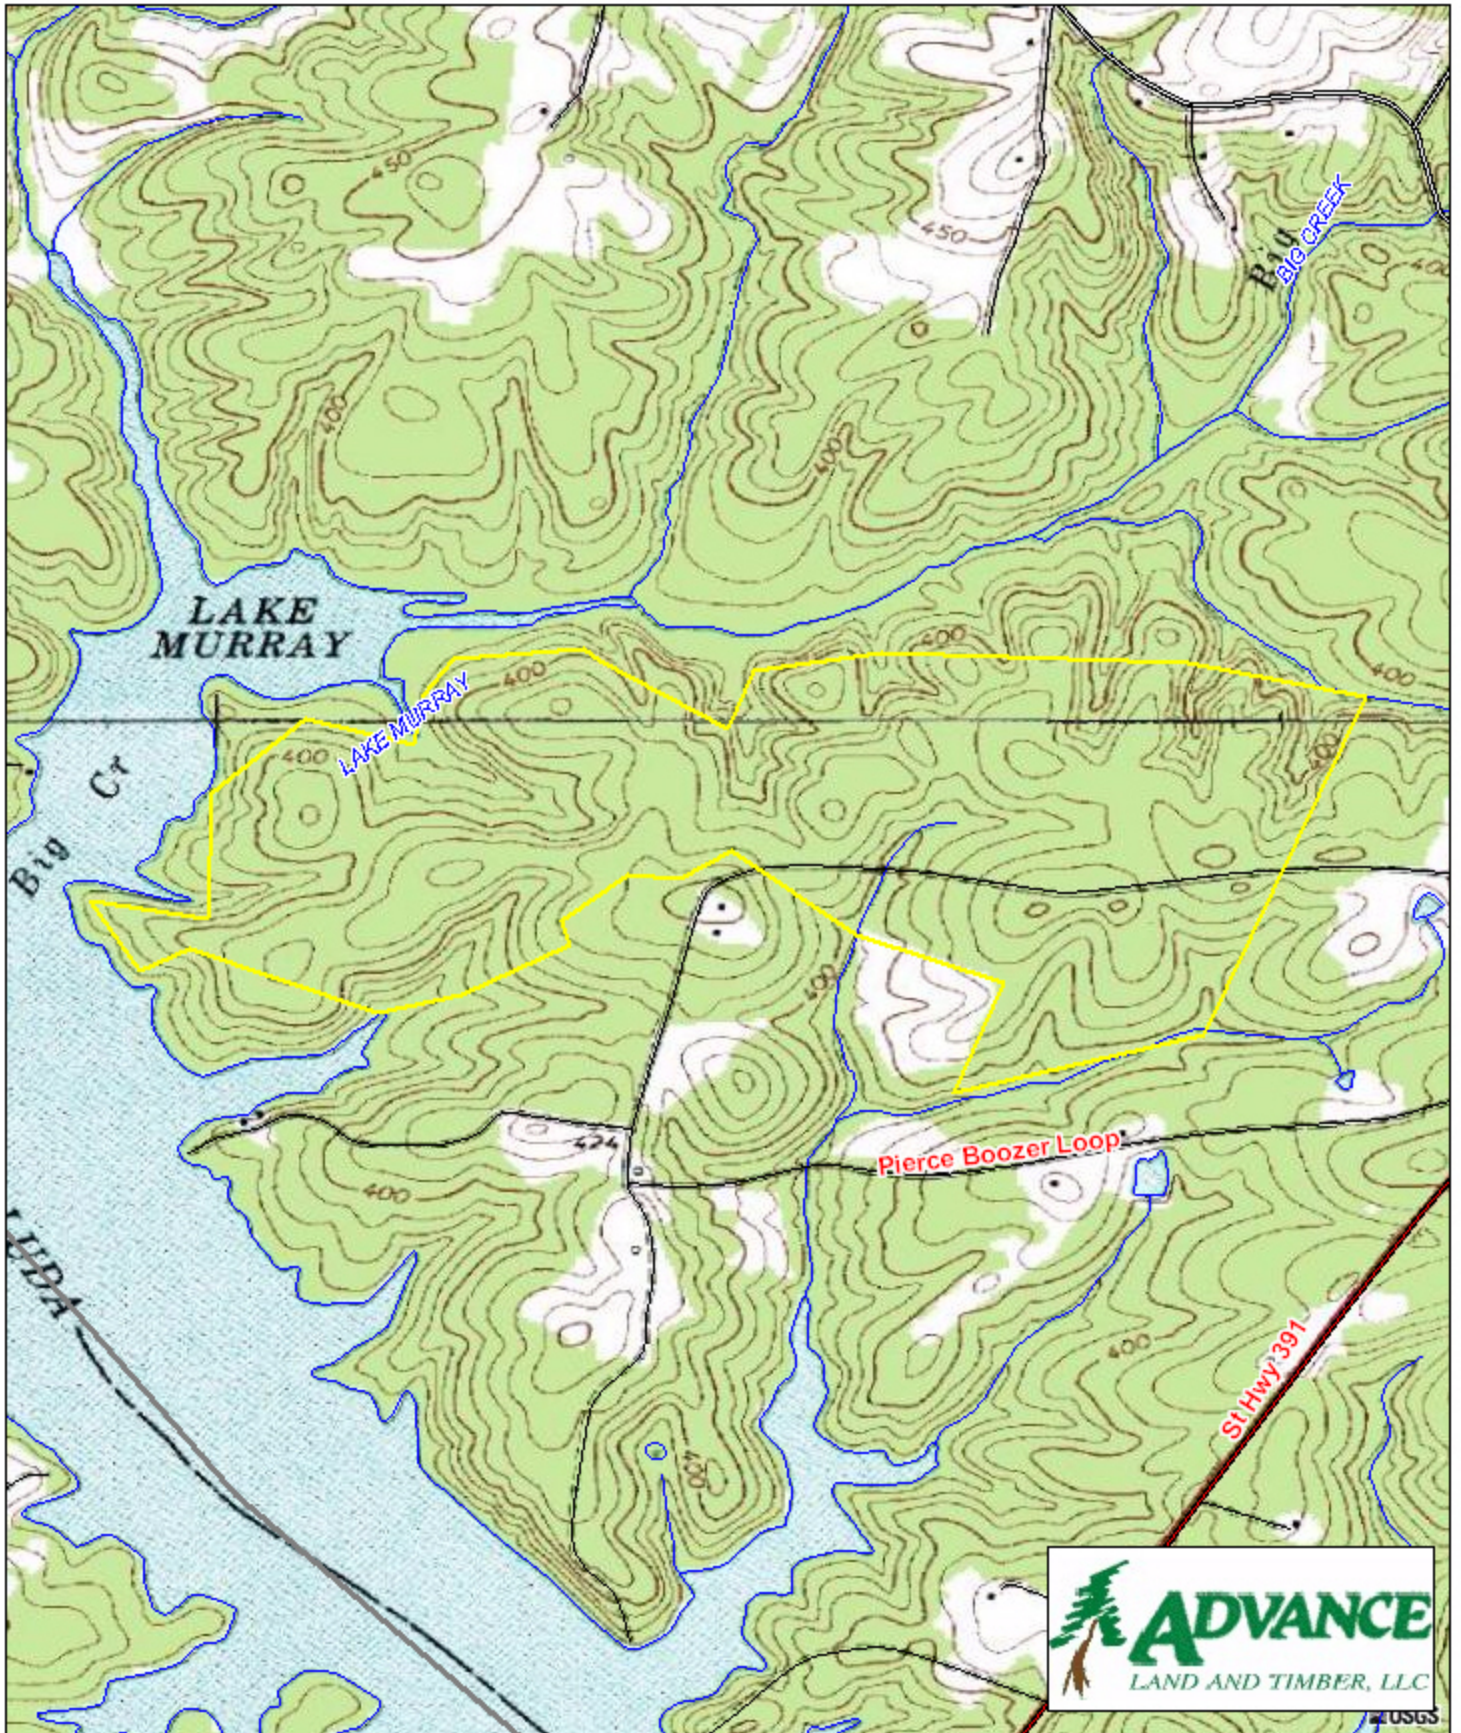

Tract SP 418 Newberry County, SC

332 +/- acres

USGS