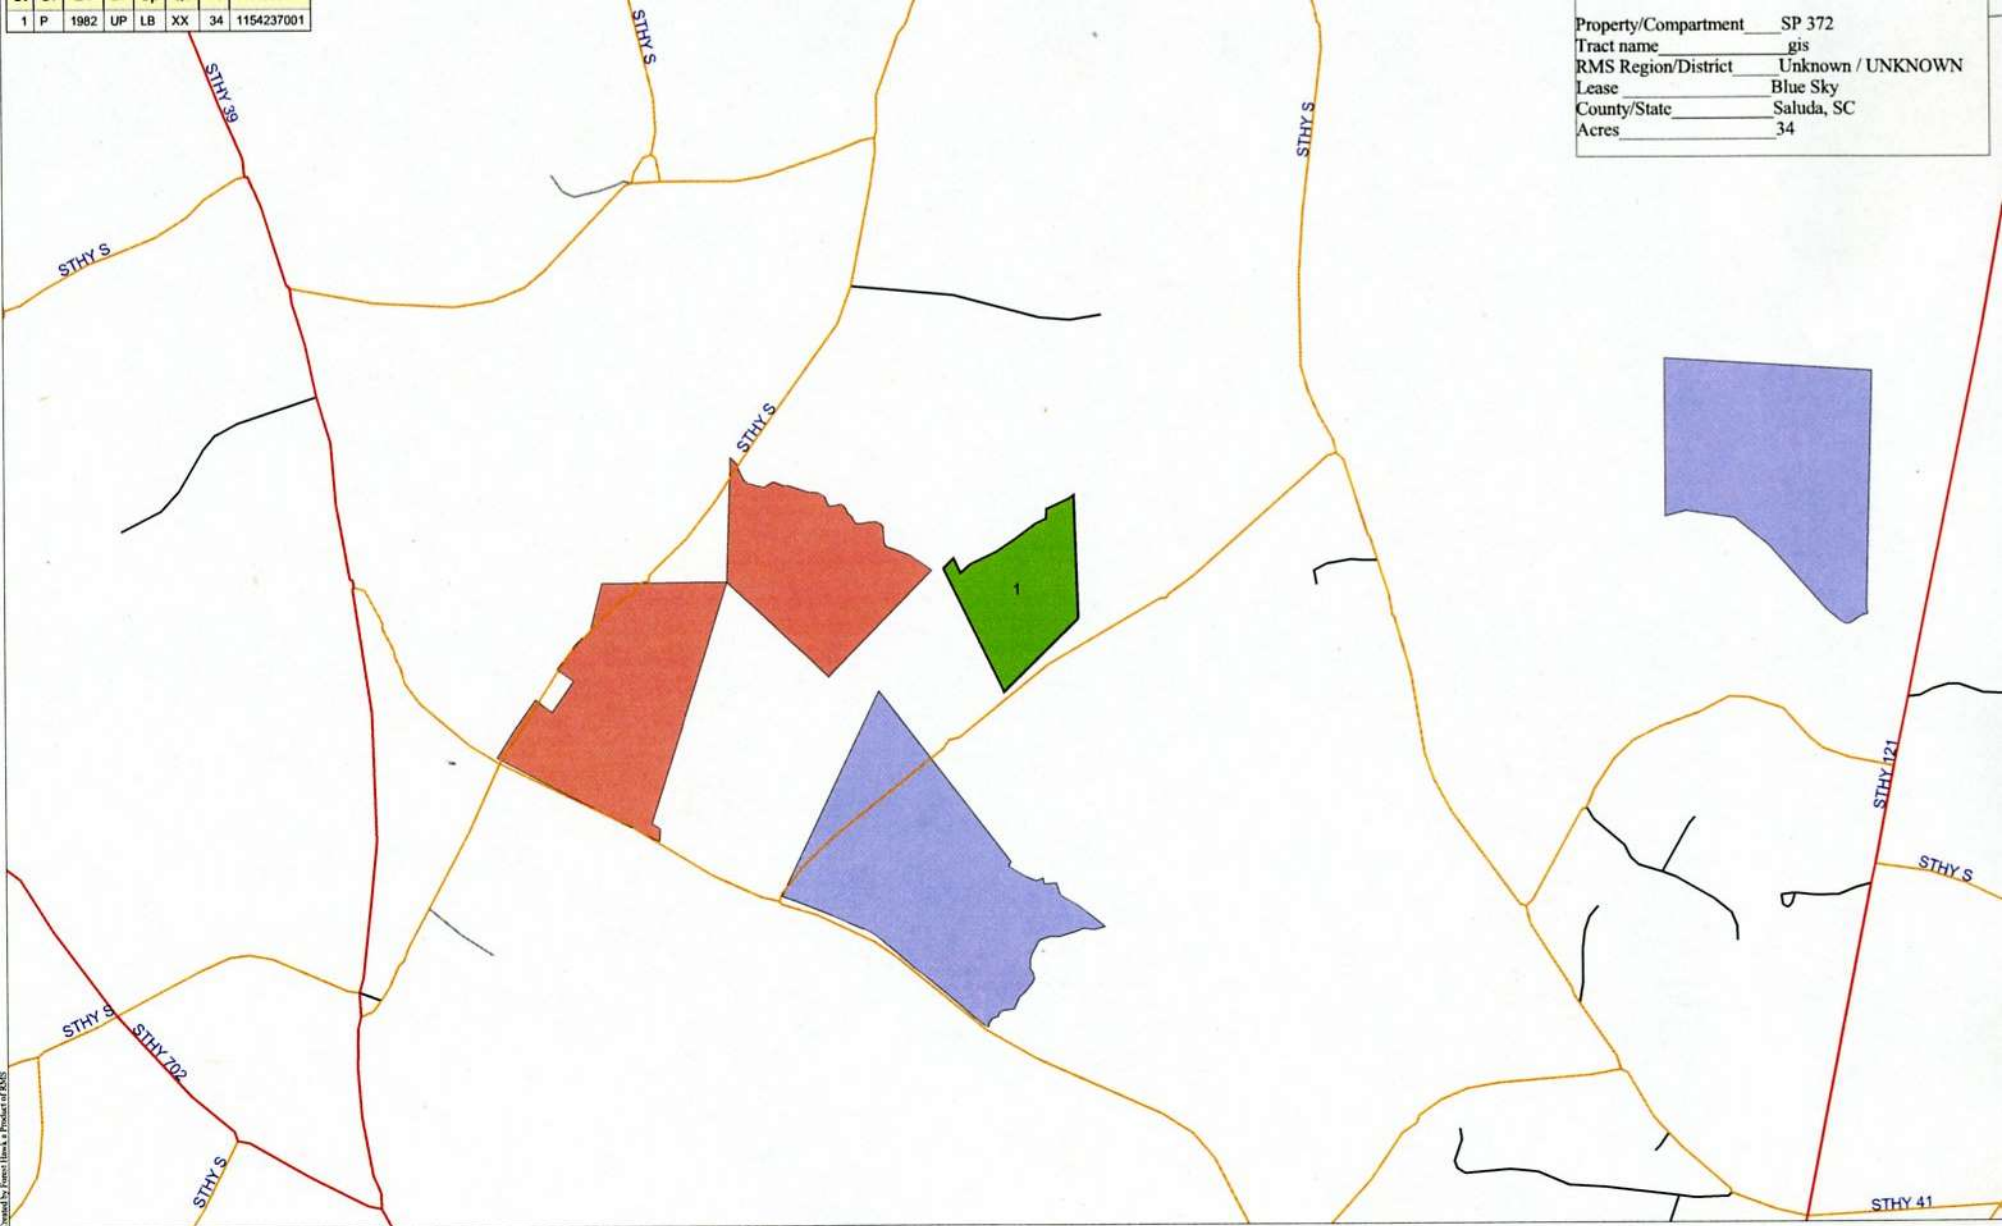

1 P 1982 UP LB XX 34 1154237001

Property/Compartment	SP 372
Tract name	gis
RMS Region/District	Unknown / UNKNOWN
Lease	Blue Sky
County/State	Saluda, SC
Acres	34

Created by Forest Hawk a Product of RMS

1000 0 1000 2000 Feet

1:15840

This map is warranted complete or accurate