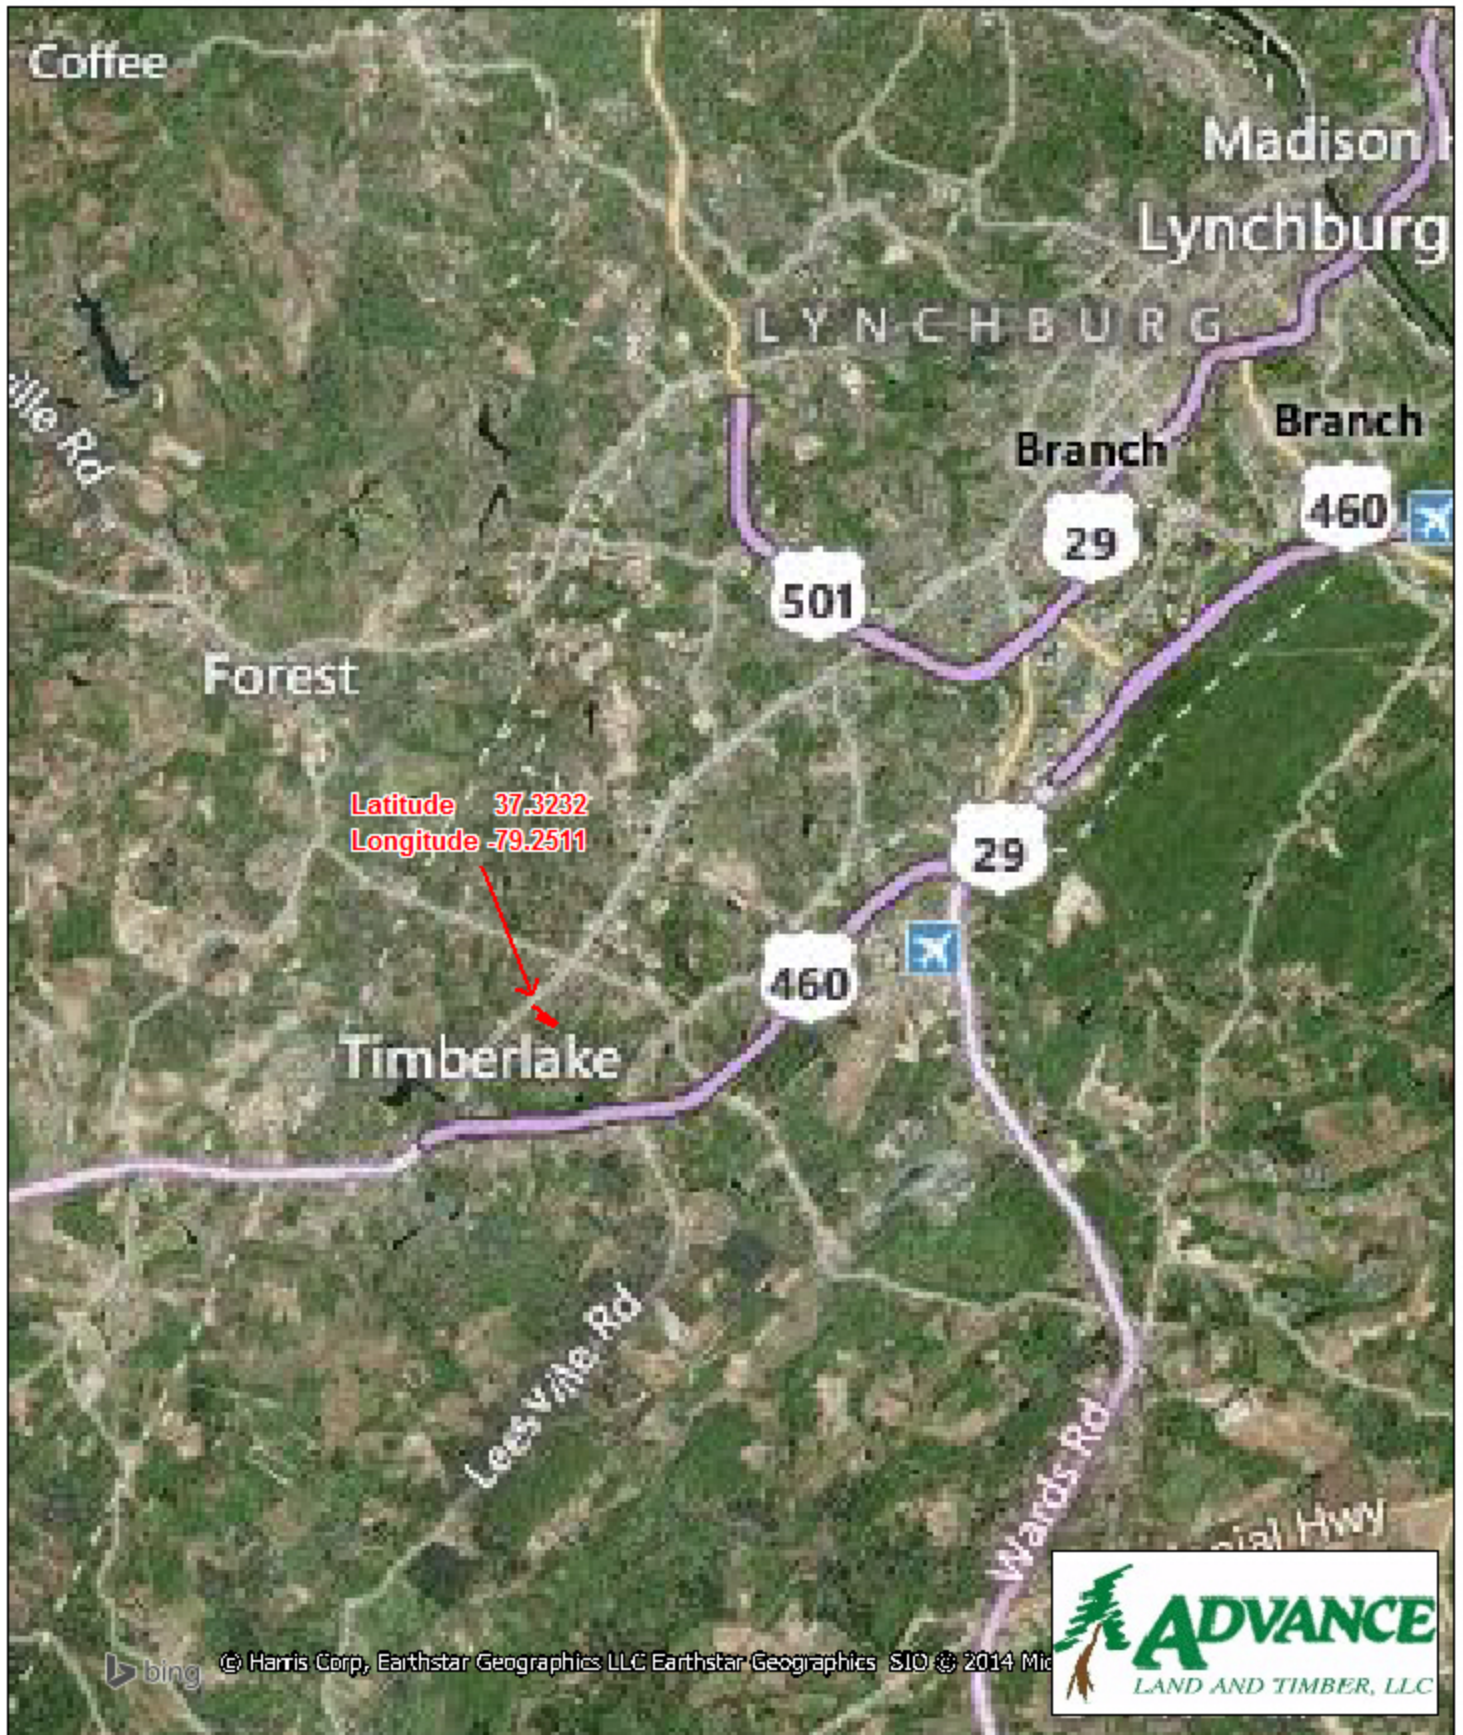

Tract W107 Campbell County, VA

1 inch = 8,000 feet
6.6 +/- acres

The information provided on this map is believed to be accurate and is based on the best information available at this time, however, this information is in no way guaranteed.