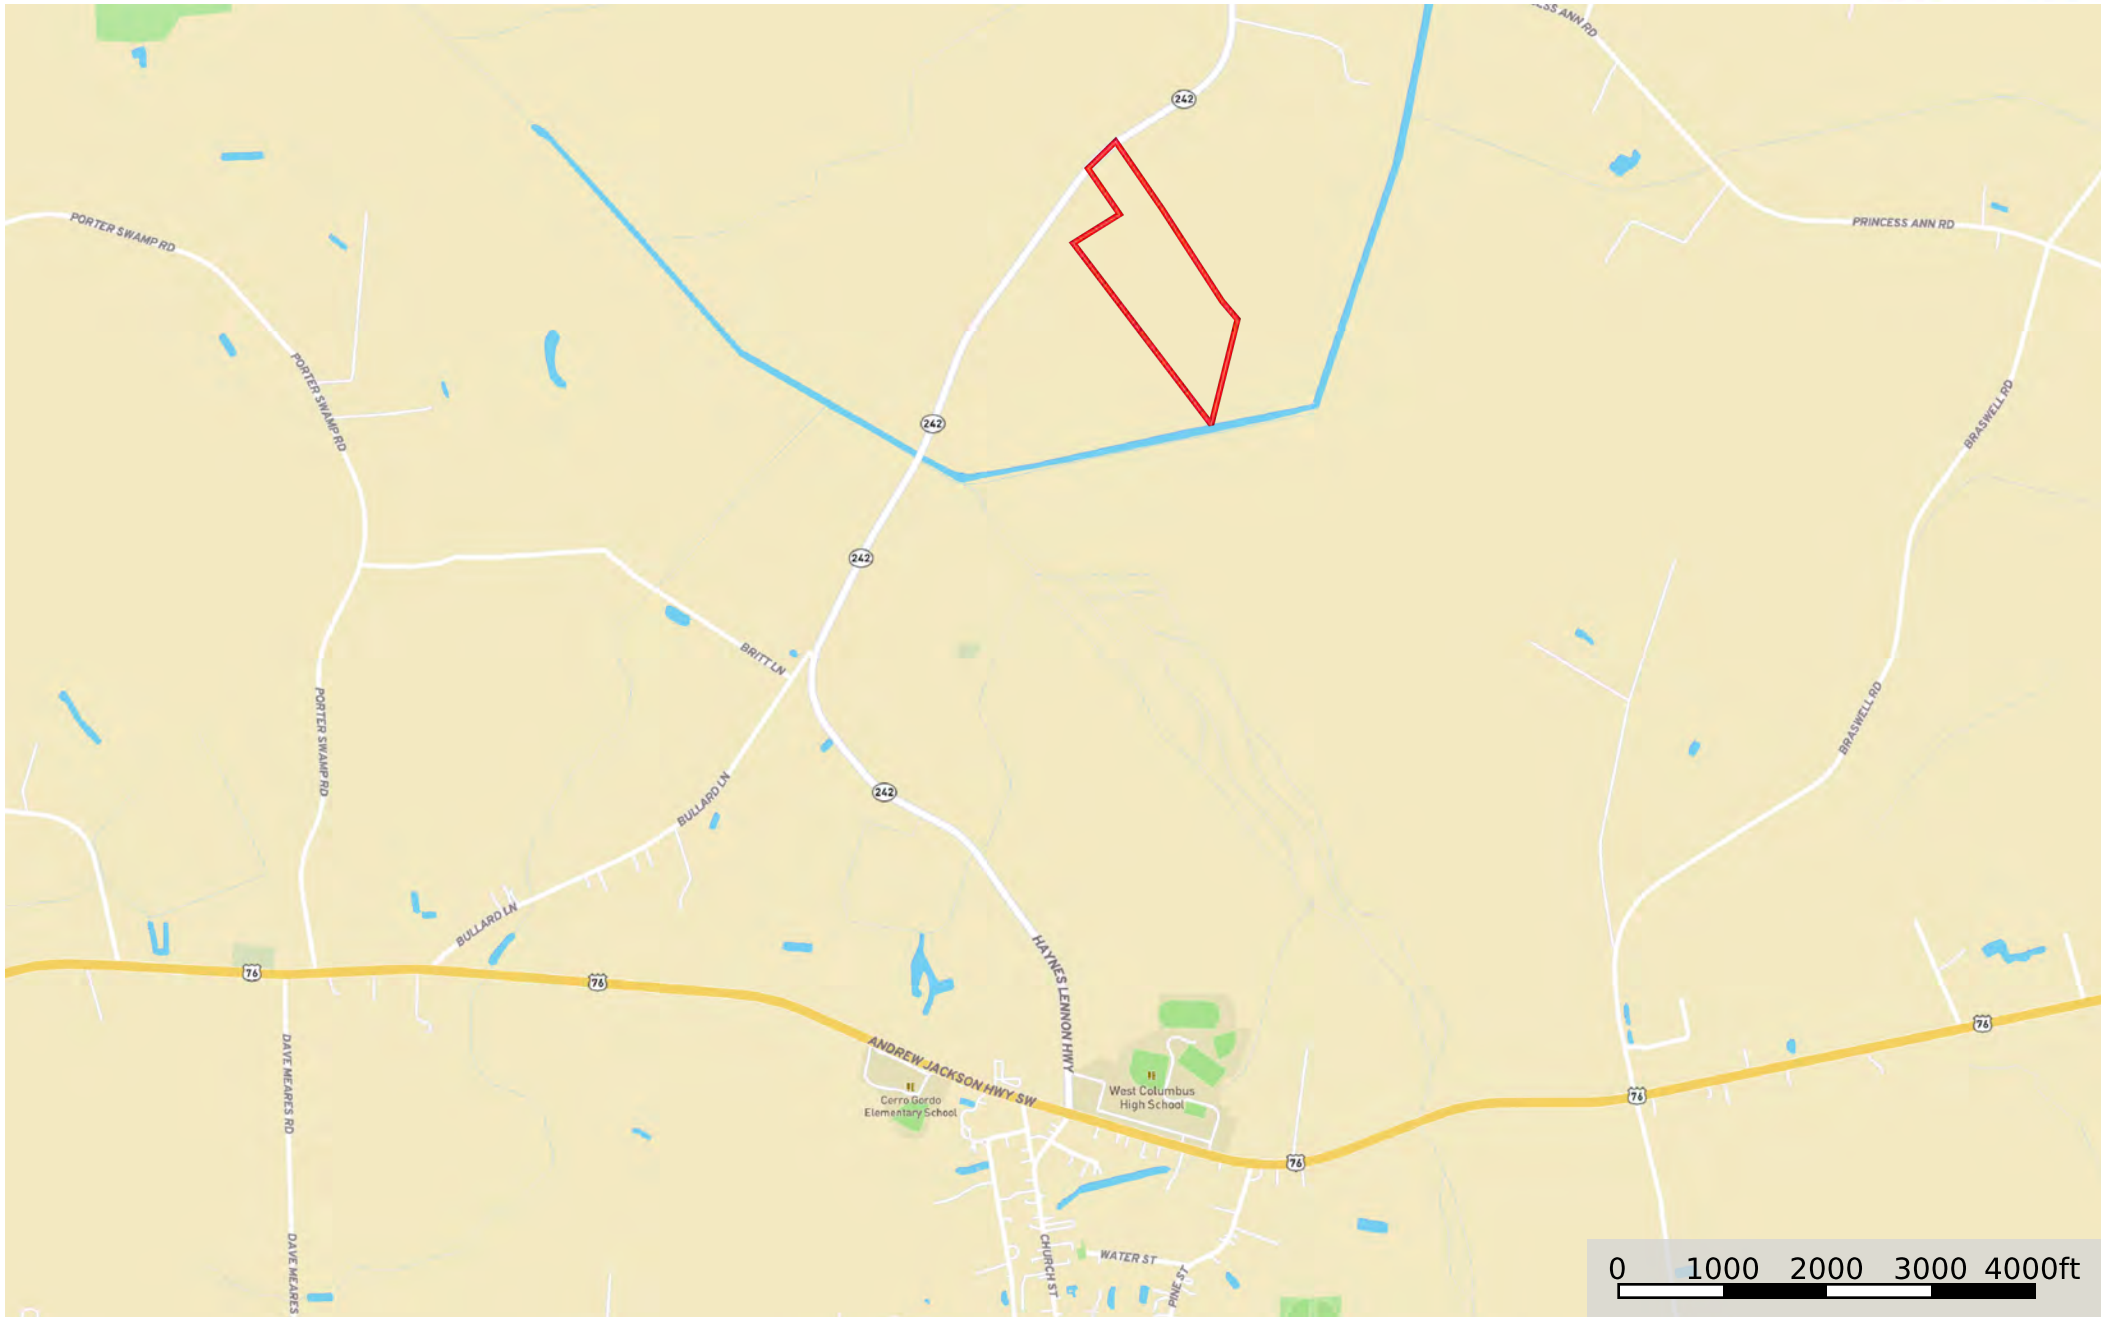

C92-Columbus Co-Dudney-40 ac

North Carolina, 40 AC +/-

 Boundary