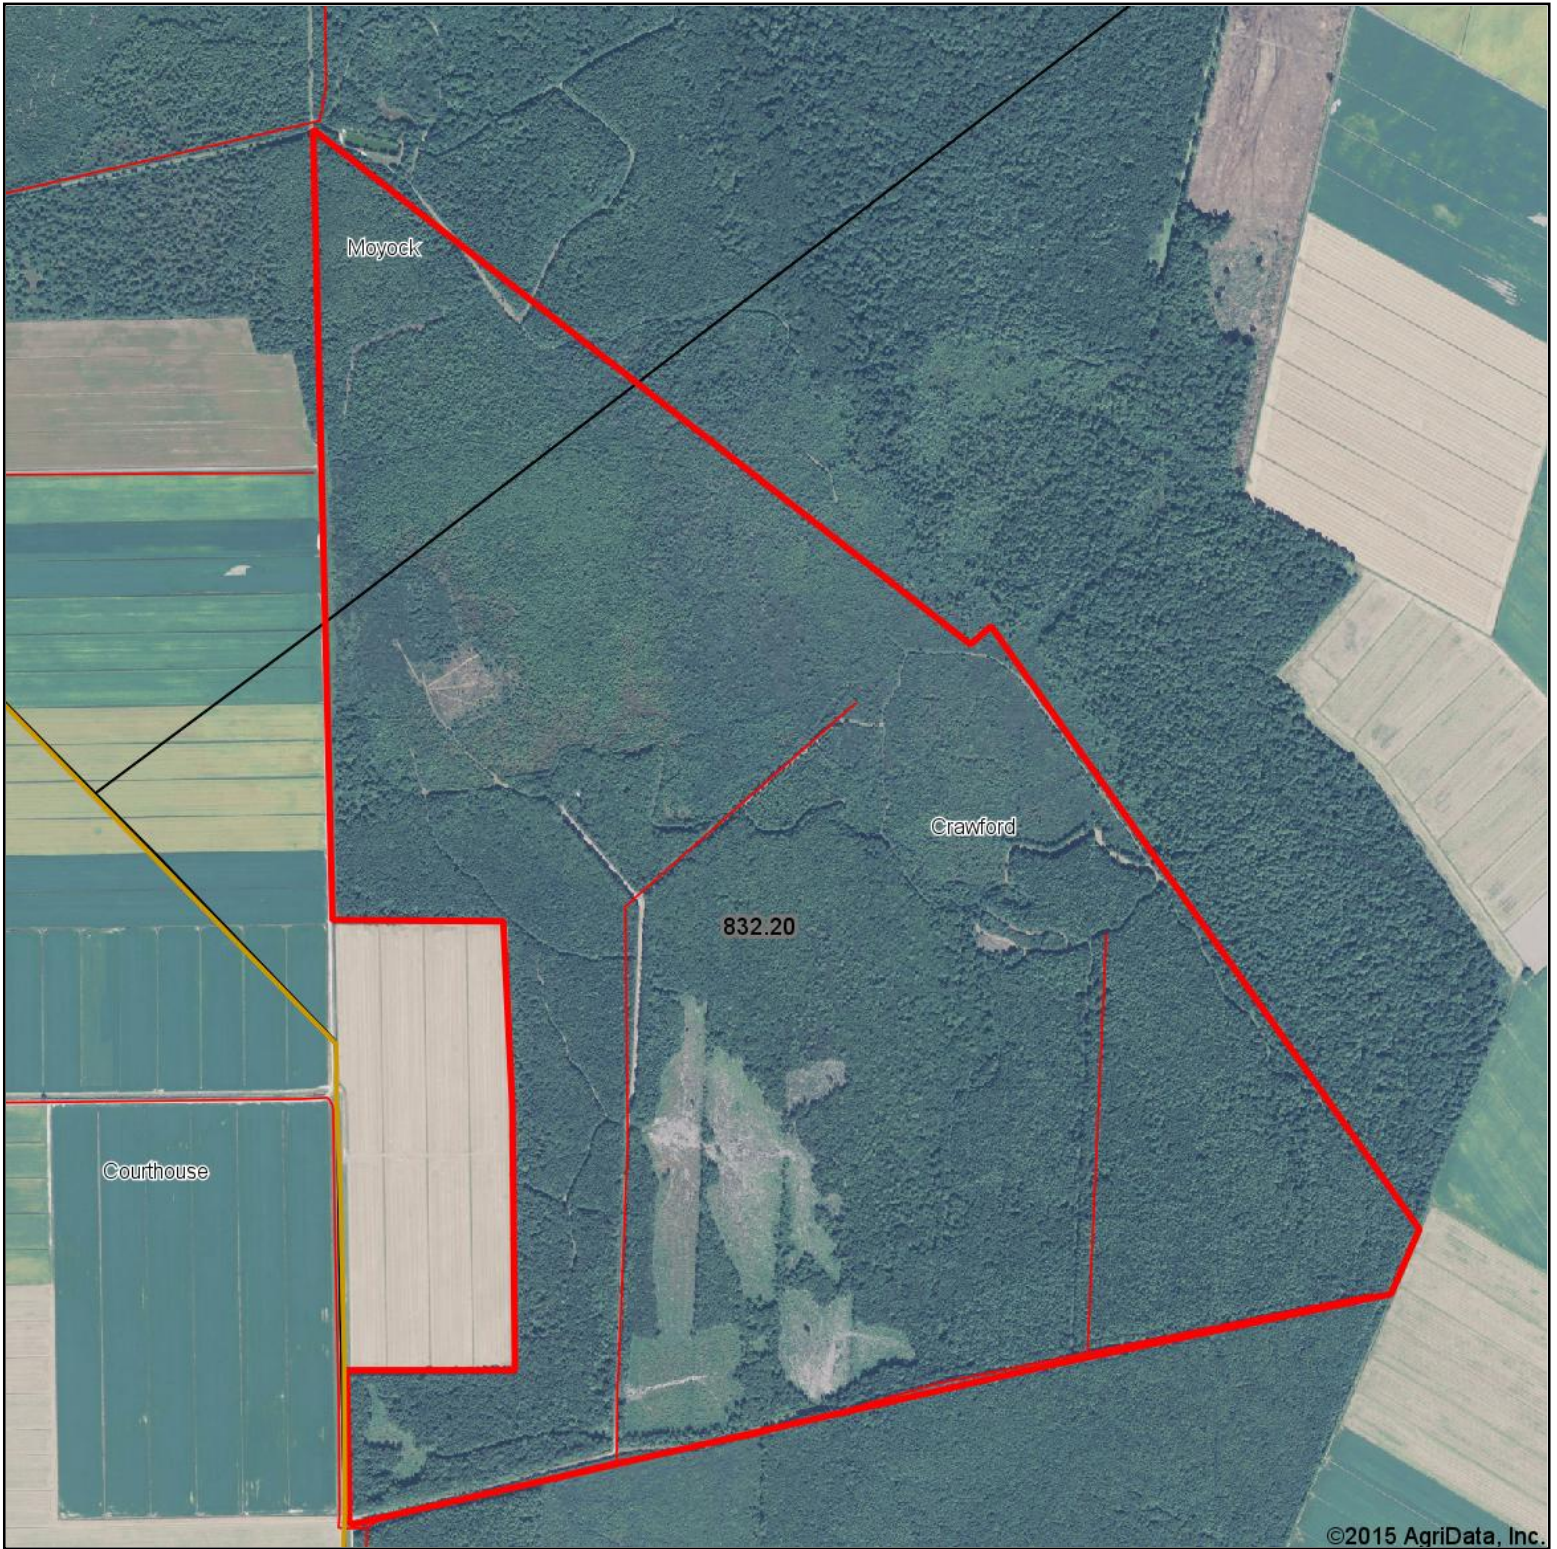

# Aerial Map

map center: 36° 25' 52.95, 76° 8' 54.63

scale: 17185

5/18/2015

Maps Provided By:

© AgriData, Inc. 2014 www.AgriDataInc.com

**Currituck County  
North Carolina**