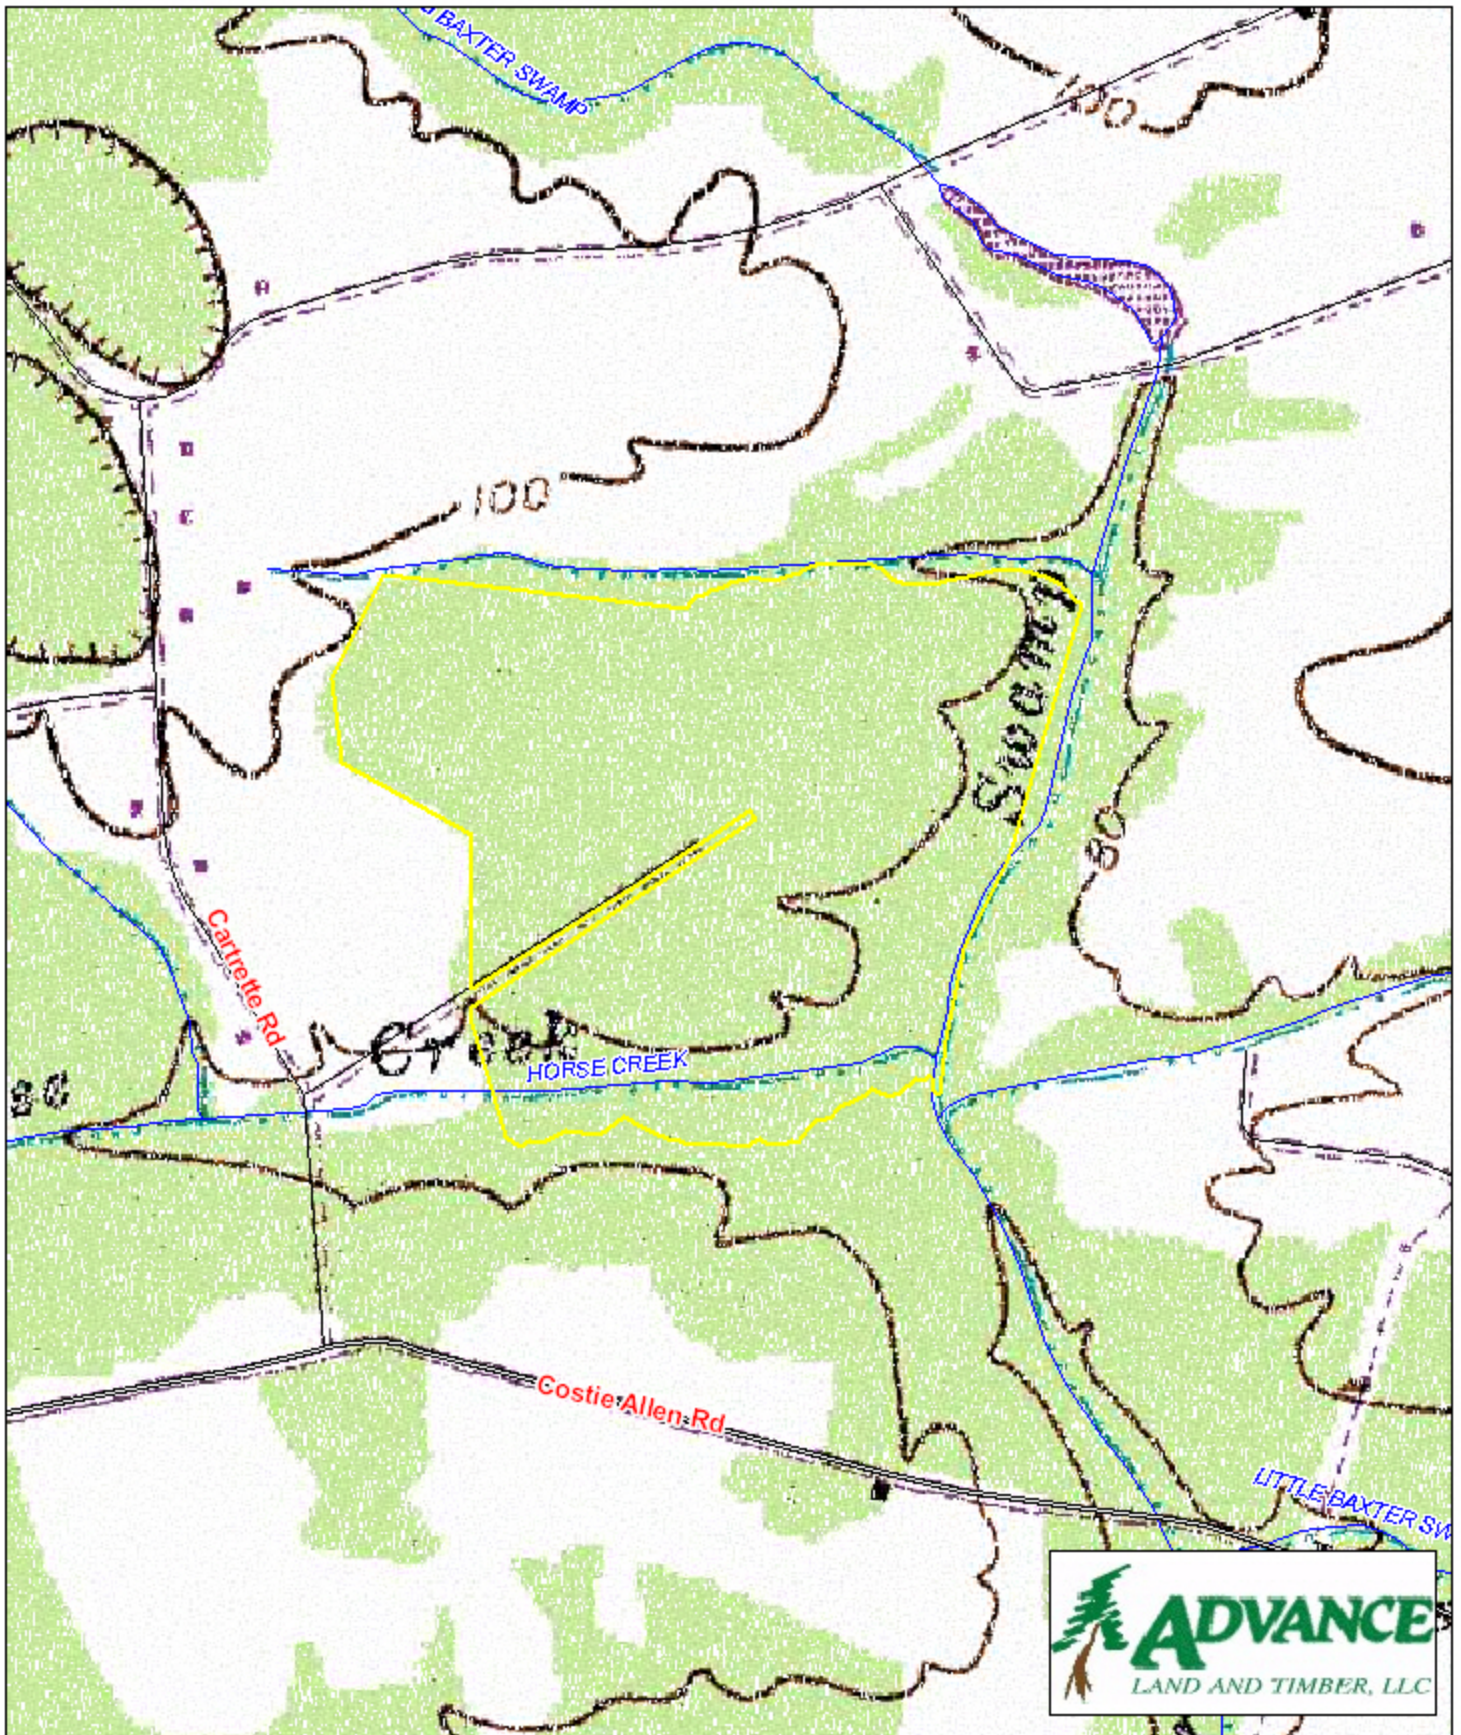

# Tract BC6 - Bayboro 34 East Horry County, SC

1 inch = 660 feet  
84.50 +/- acres

The information provided on this map is believed to be accurate and is based on the best information available at this time, however, this information is in no way guaranteed.