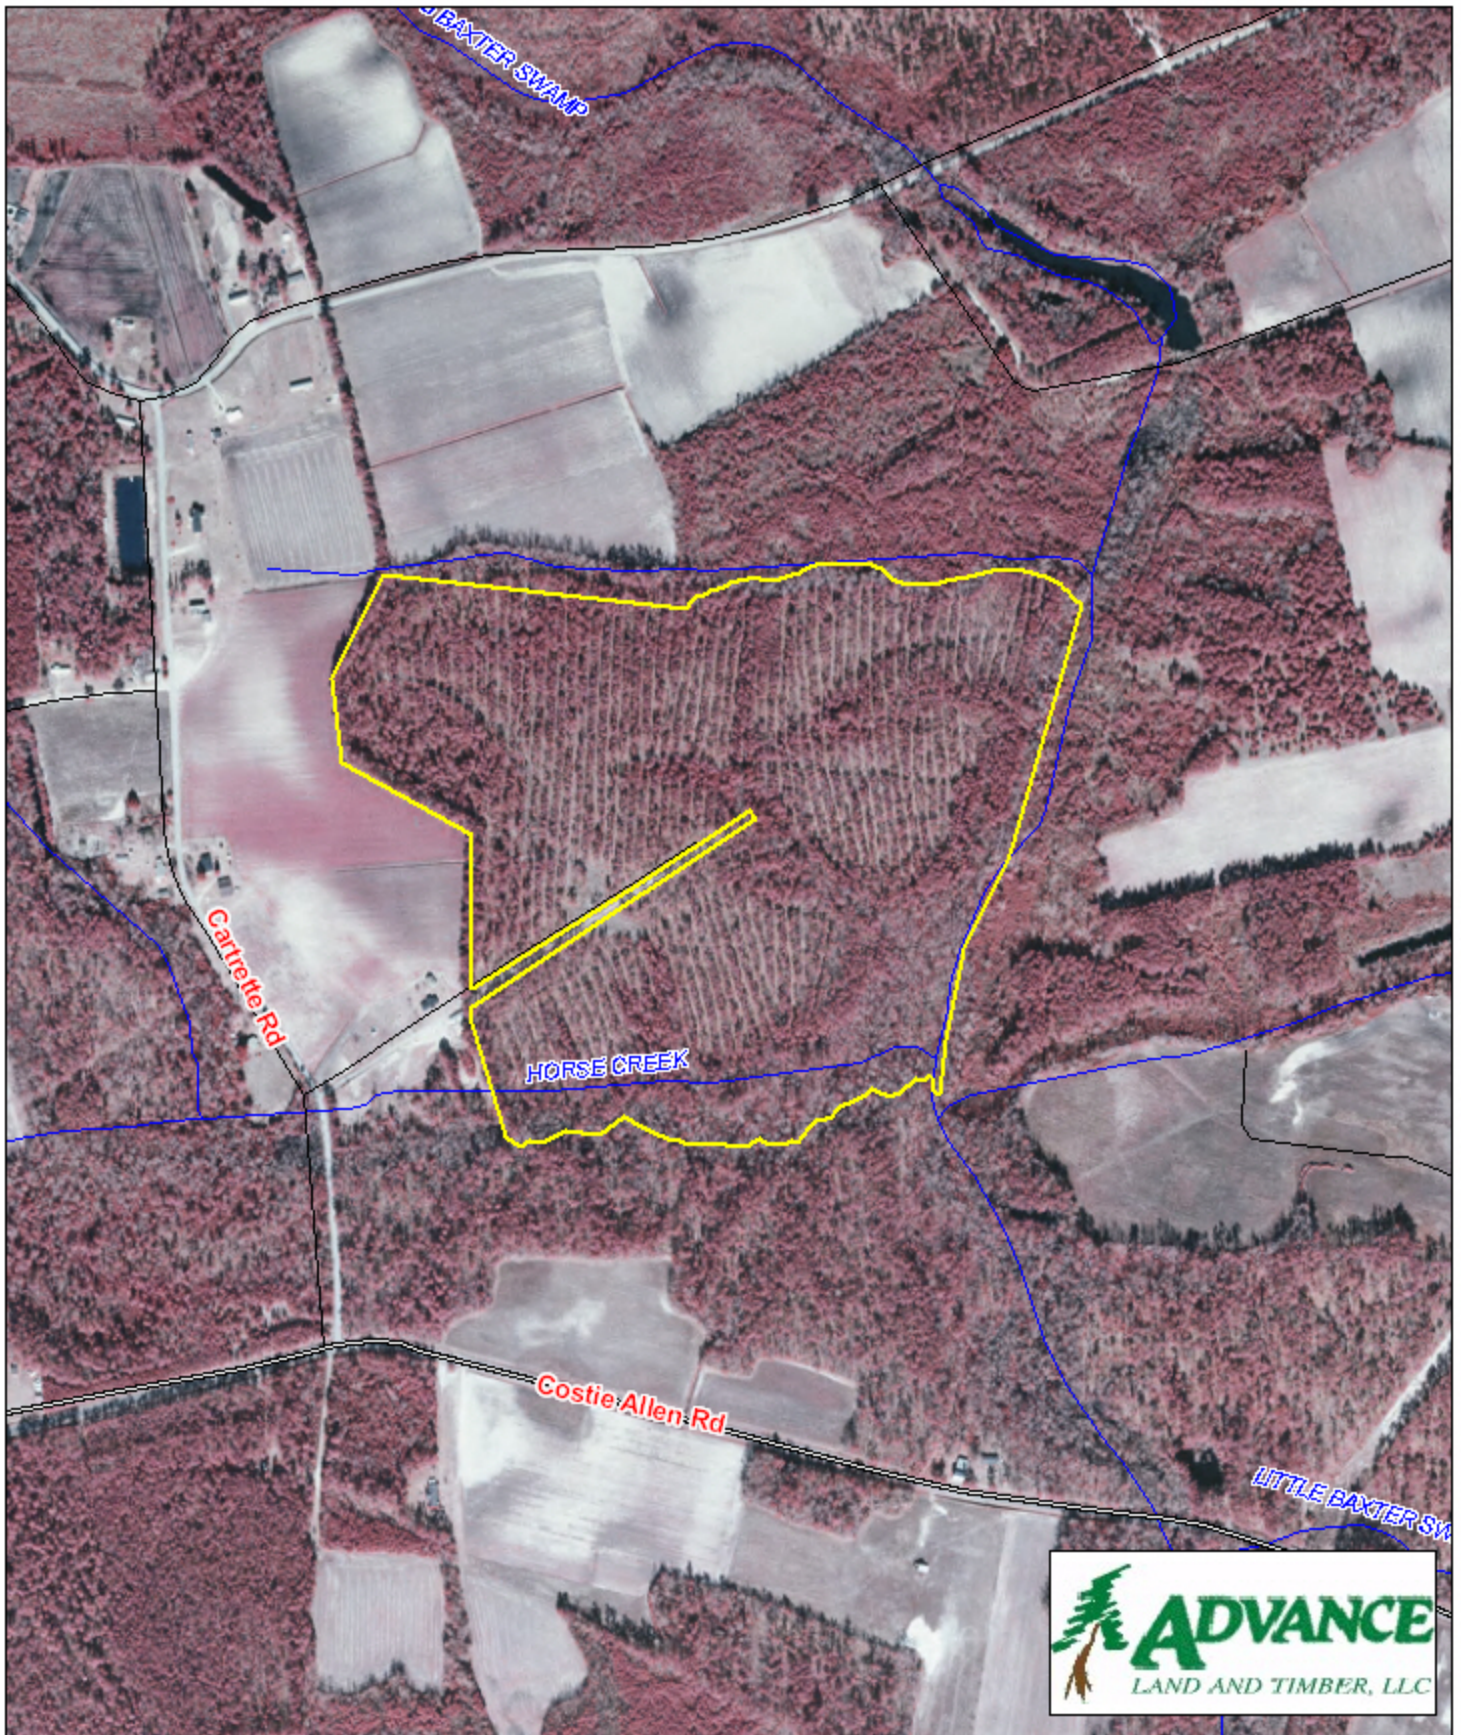

Tract BC6 - Bayboro 34 East Horry County, SC

1 inch = 660 feet
84.50 +/- acres

The information provided on this map is believed to be accurate and is based on the best information available at this time, however, this information is in no way guaranteed.