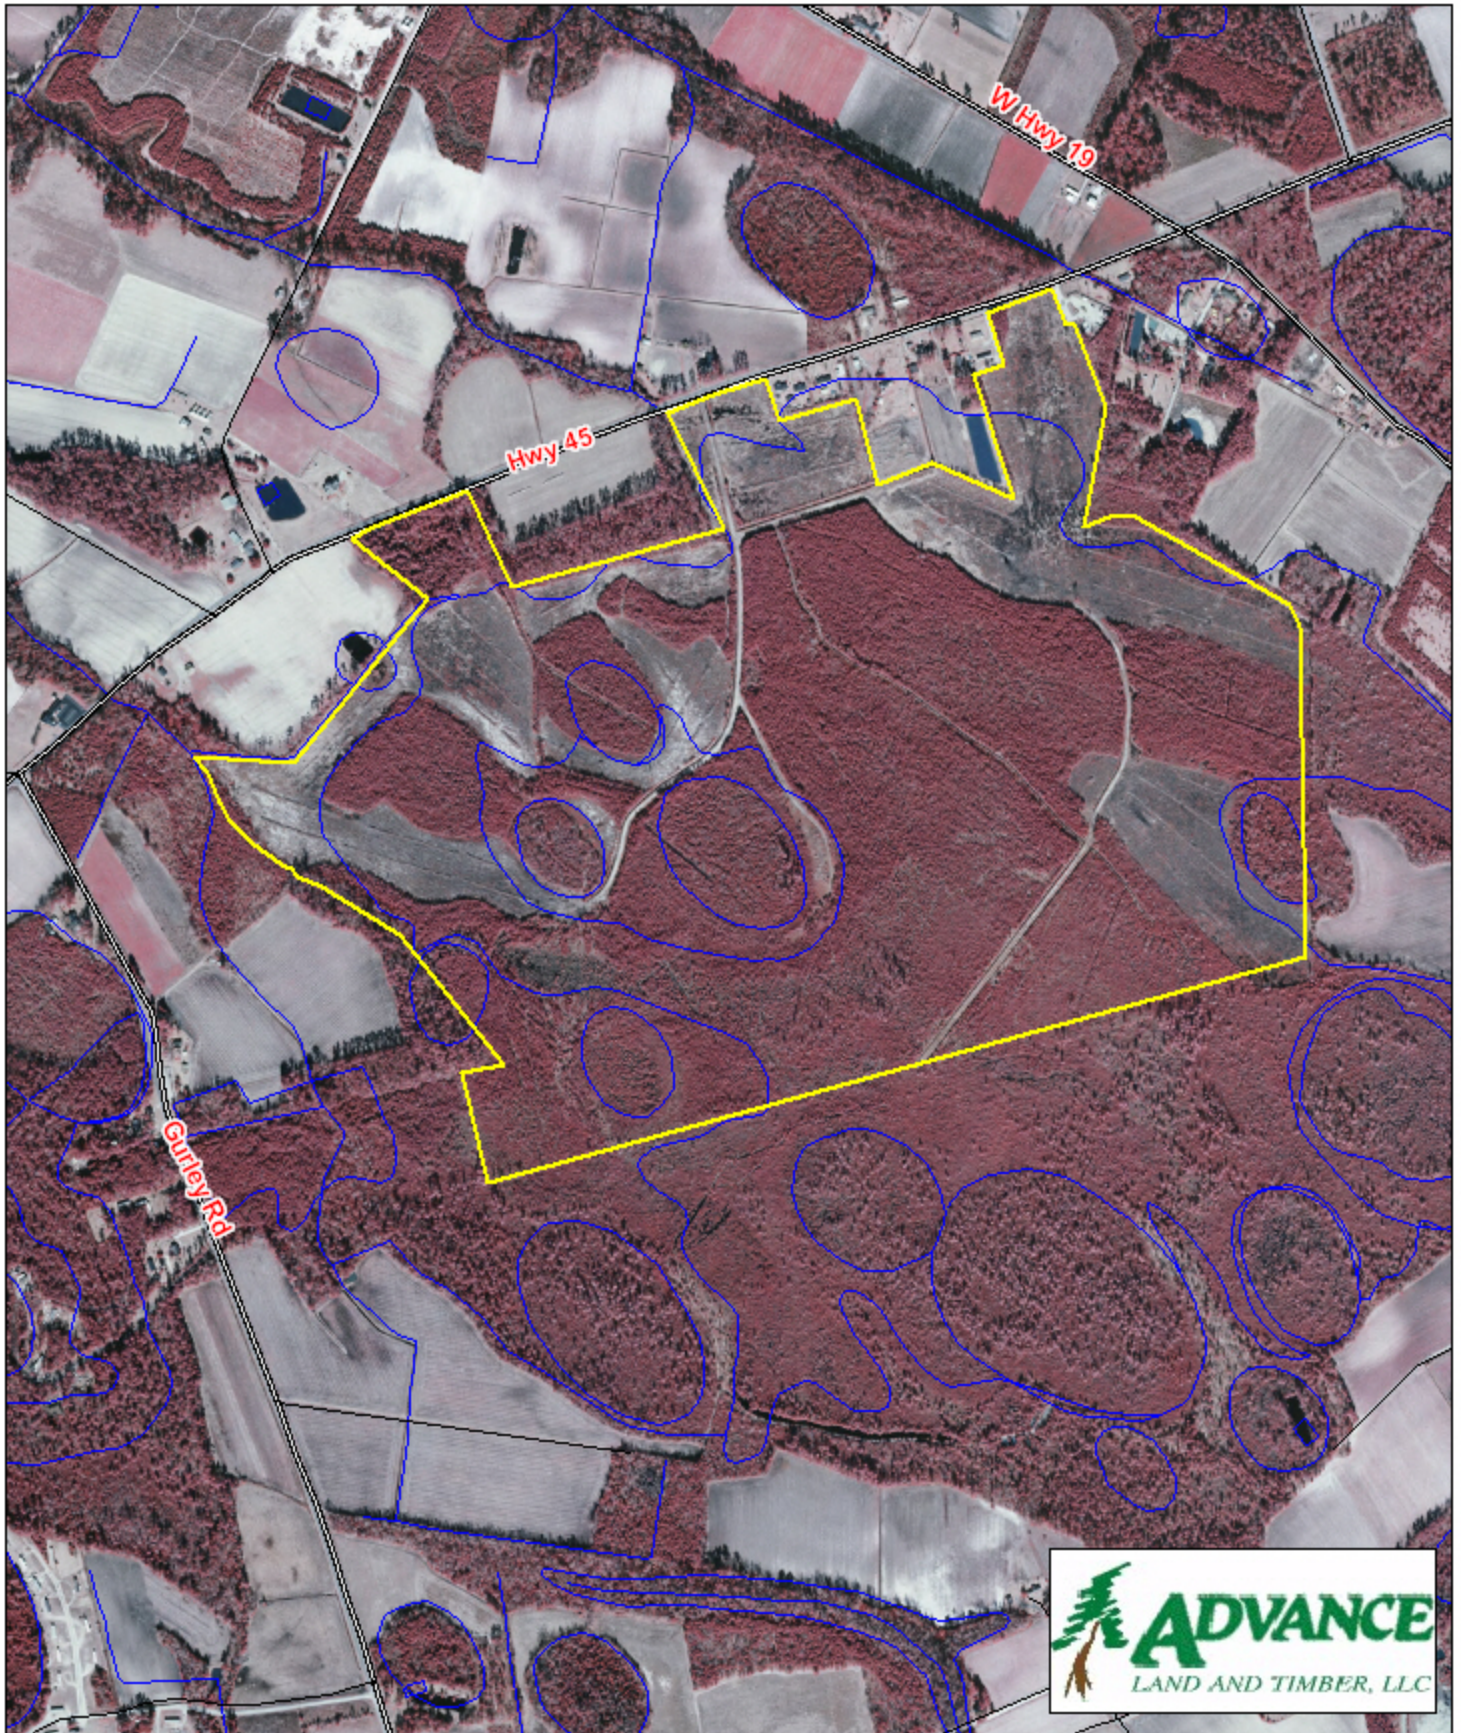

Tract BC4 - Bayboro 31B Horry County, SC

1 inch = 990 feet
335.19 +/- acres

The information provided on this map is believed to be accurate and is based on the best information available at this time, however, this information is in no way guaranteed.