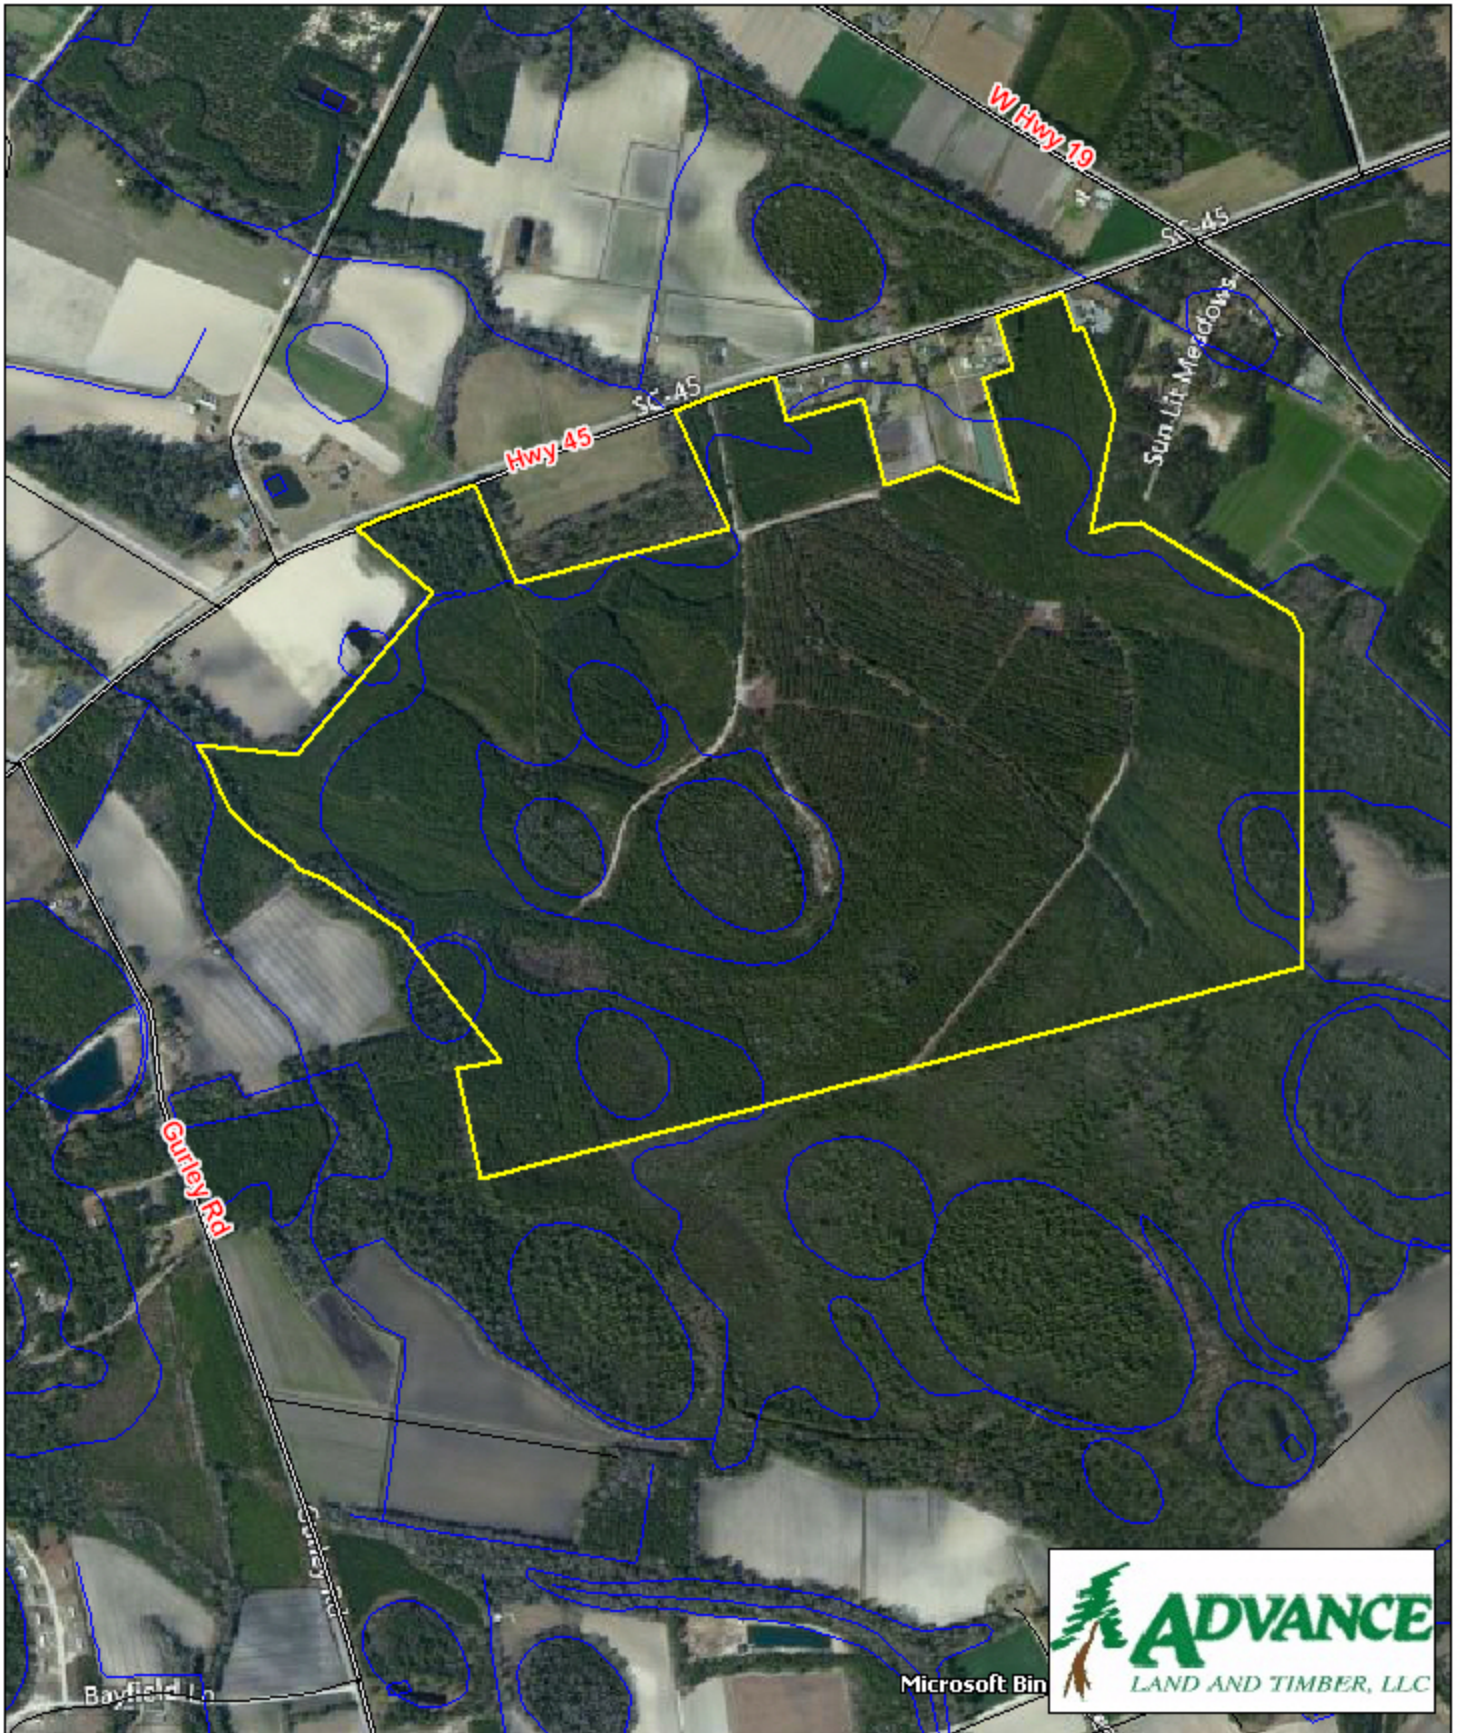

# Tract BC4 - Bayboro 31B Horry County, SC

1 inch = 990 feet  
335.19 +/- acres

The information provided on this map is believed to be accurate and is based on the best information available at this time, however, this information is in no way guaranteed.