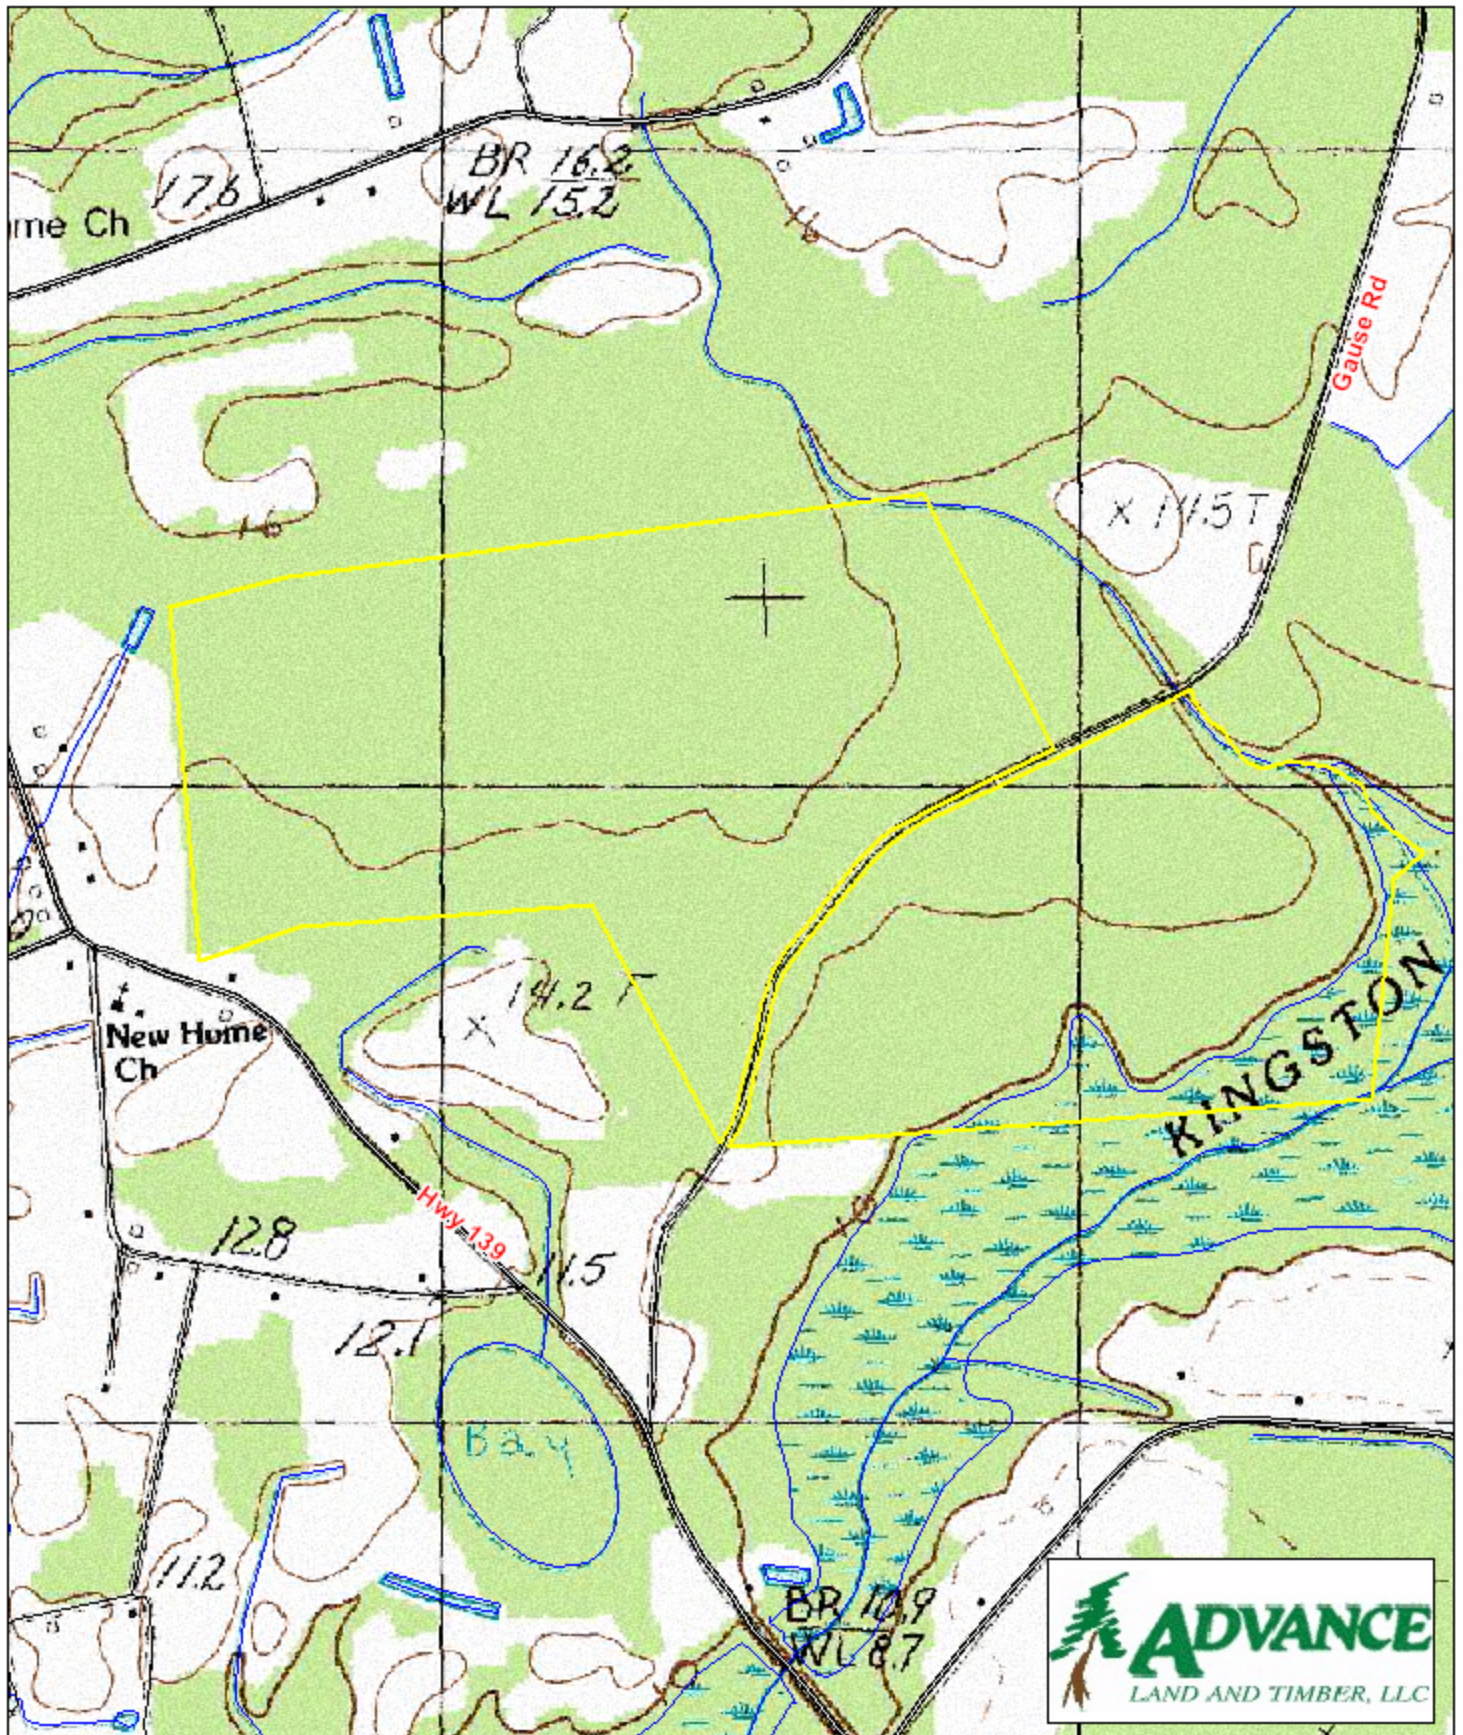

Tract BC45 - IP Boyd Tract Horry County, SC

1 inch = 990 feet
320.15 +/- acres

The information provided on this map is believed to be accurate and is based on the best information available at this time, however, this information is in no way guaranteed.