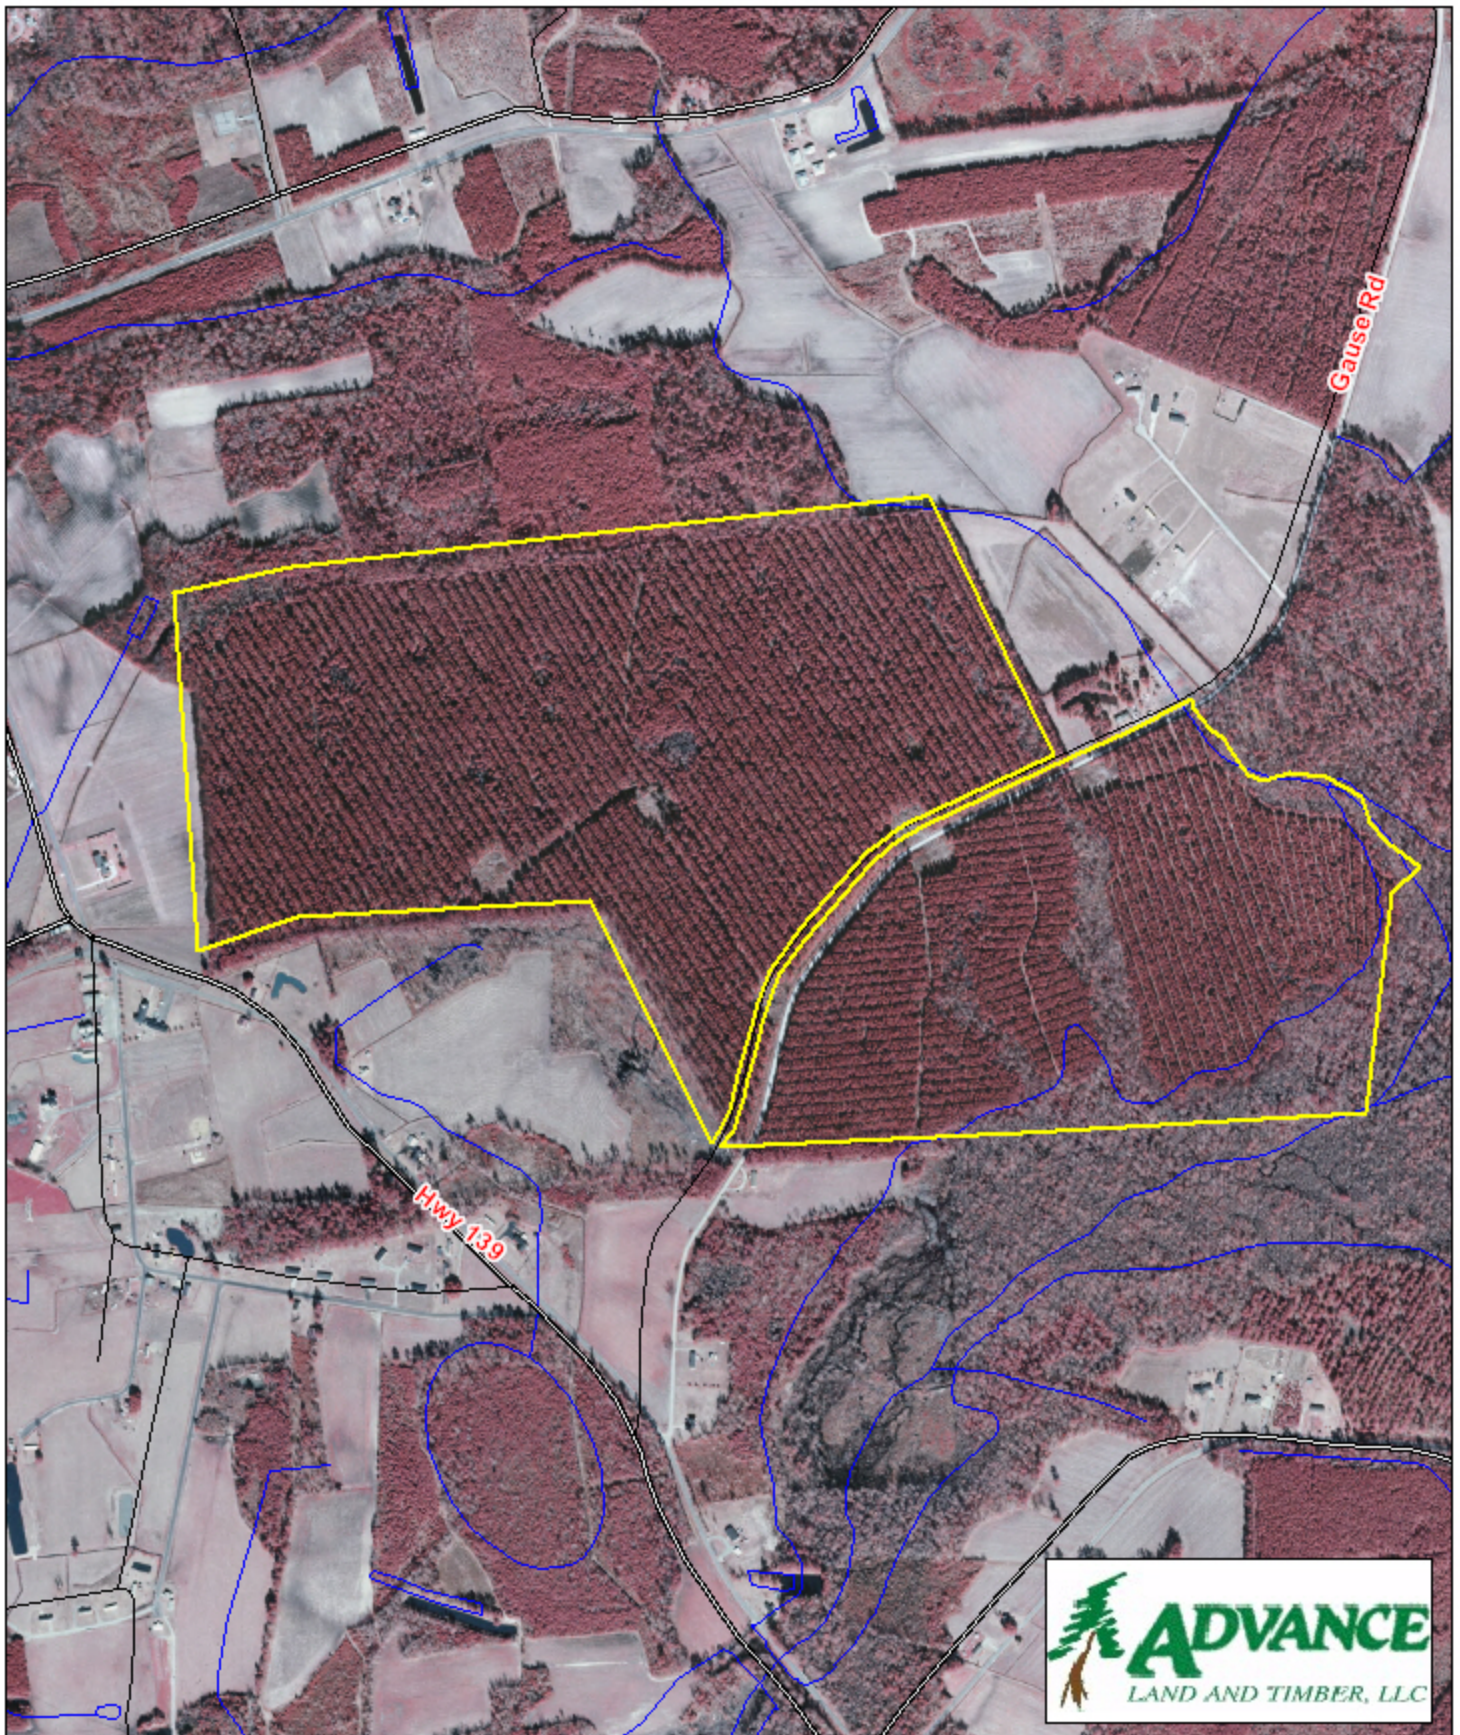

Tract BC45 - IP Boyd Tract Horry County, SC

1 inch = 990 feet
320.15 +/- acres

The information provided on this map is believed to be accurate and is based on the best information available at this time, however, this information is in no way guaranteed.