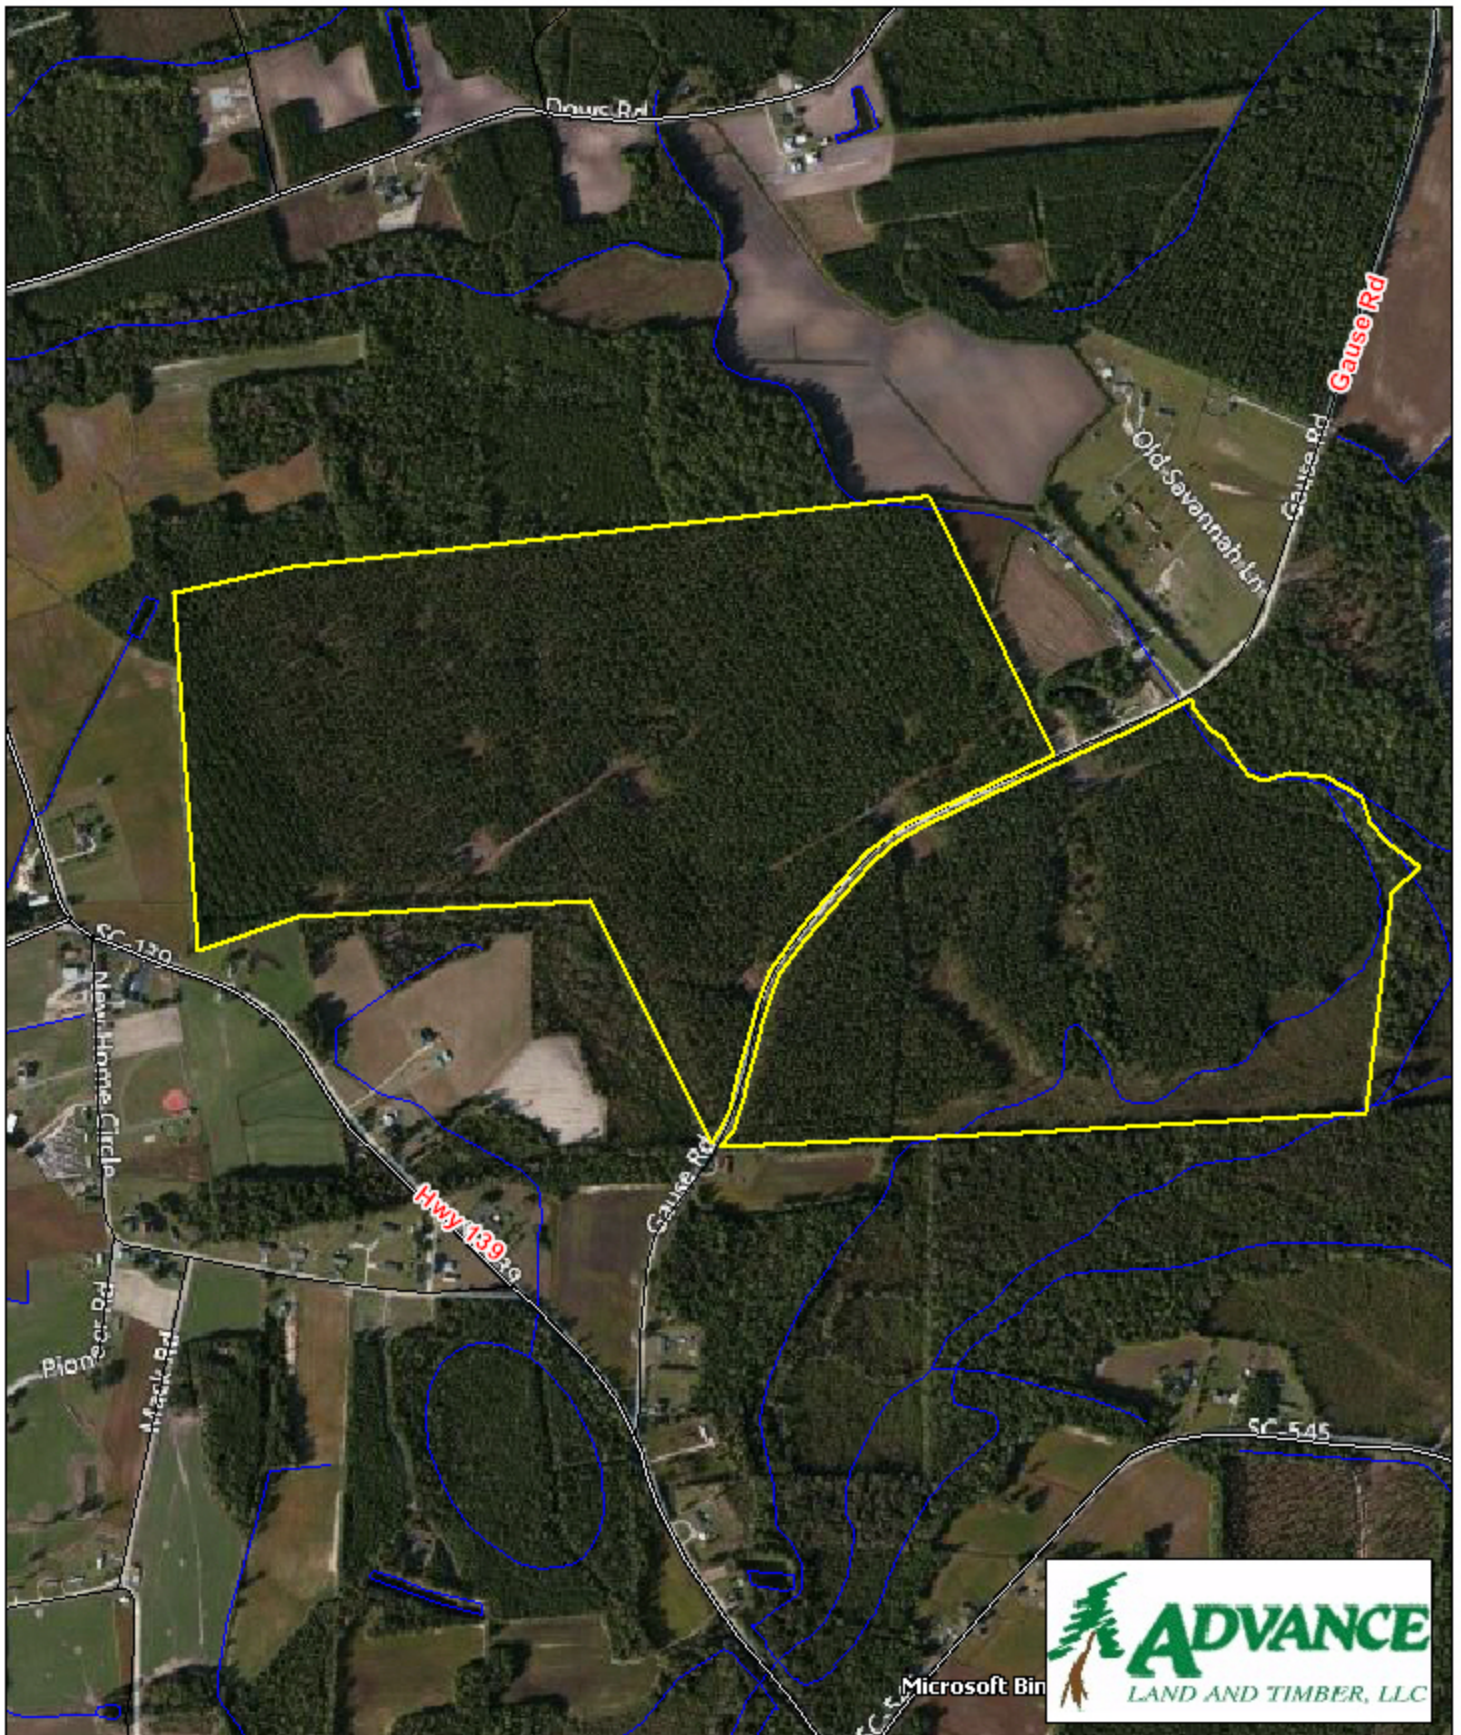

# Tract BC45 - IP Boyd Tract Horry County, SC

1 inch = 990 feet  
320.15 +/- acres

The information provided on this map is believed to be accurate and is based on the best information available at this time, however, this information is in no way guaranteed.