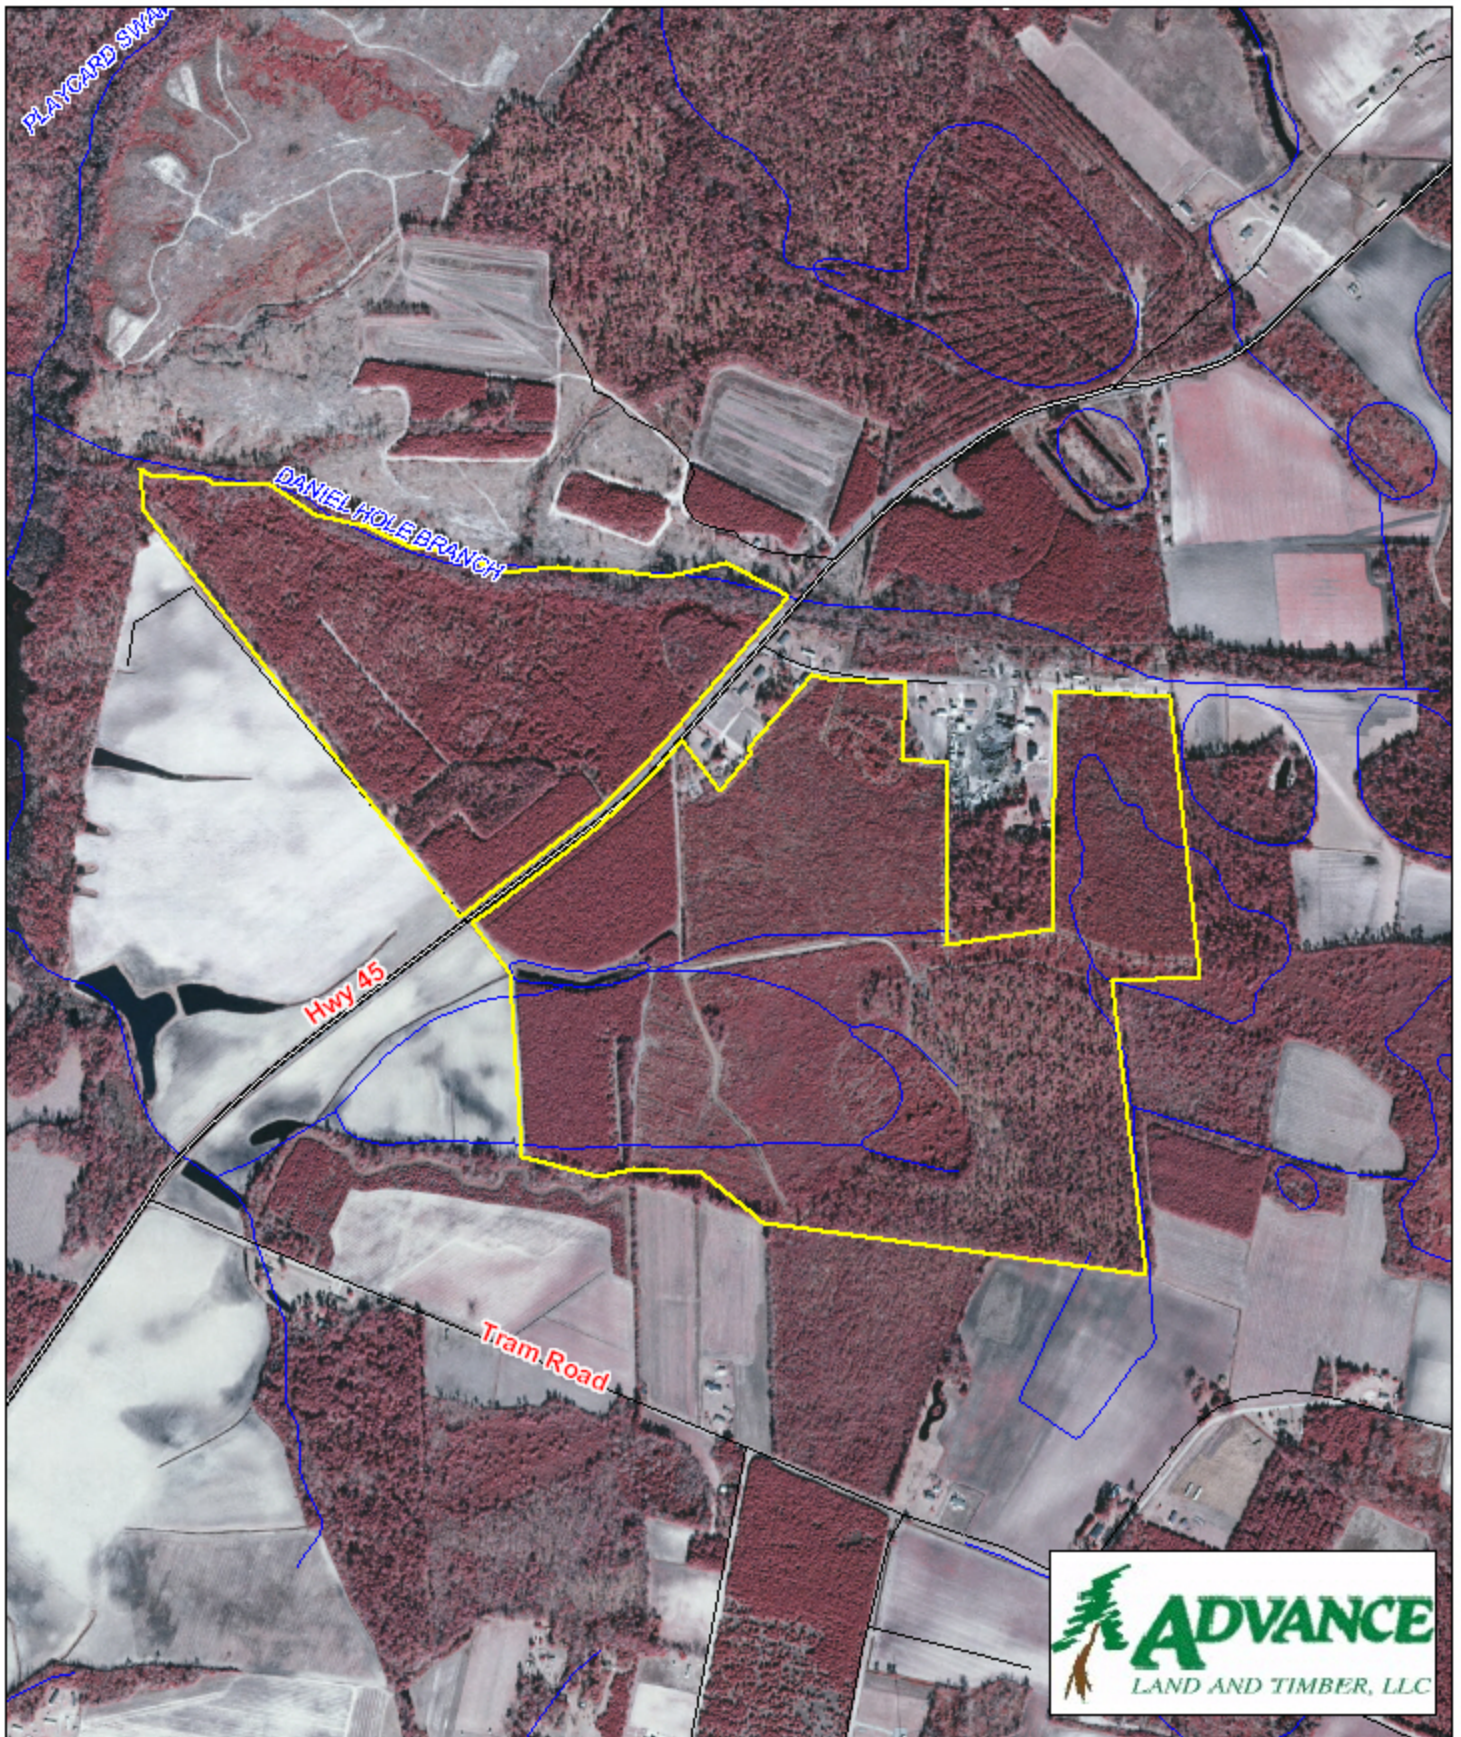

Tract BC3 - Bayboro 31A Horry County, SC

1 inch = 990 feet
247.49 +/- acres

The information provided on this map is believed to be accurate and is based on the best information available at this time, however, this information is in no way guaranteed.