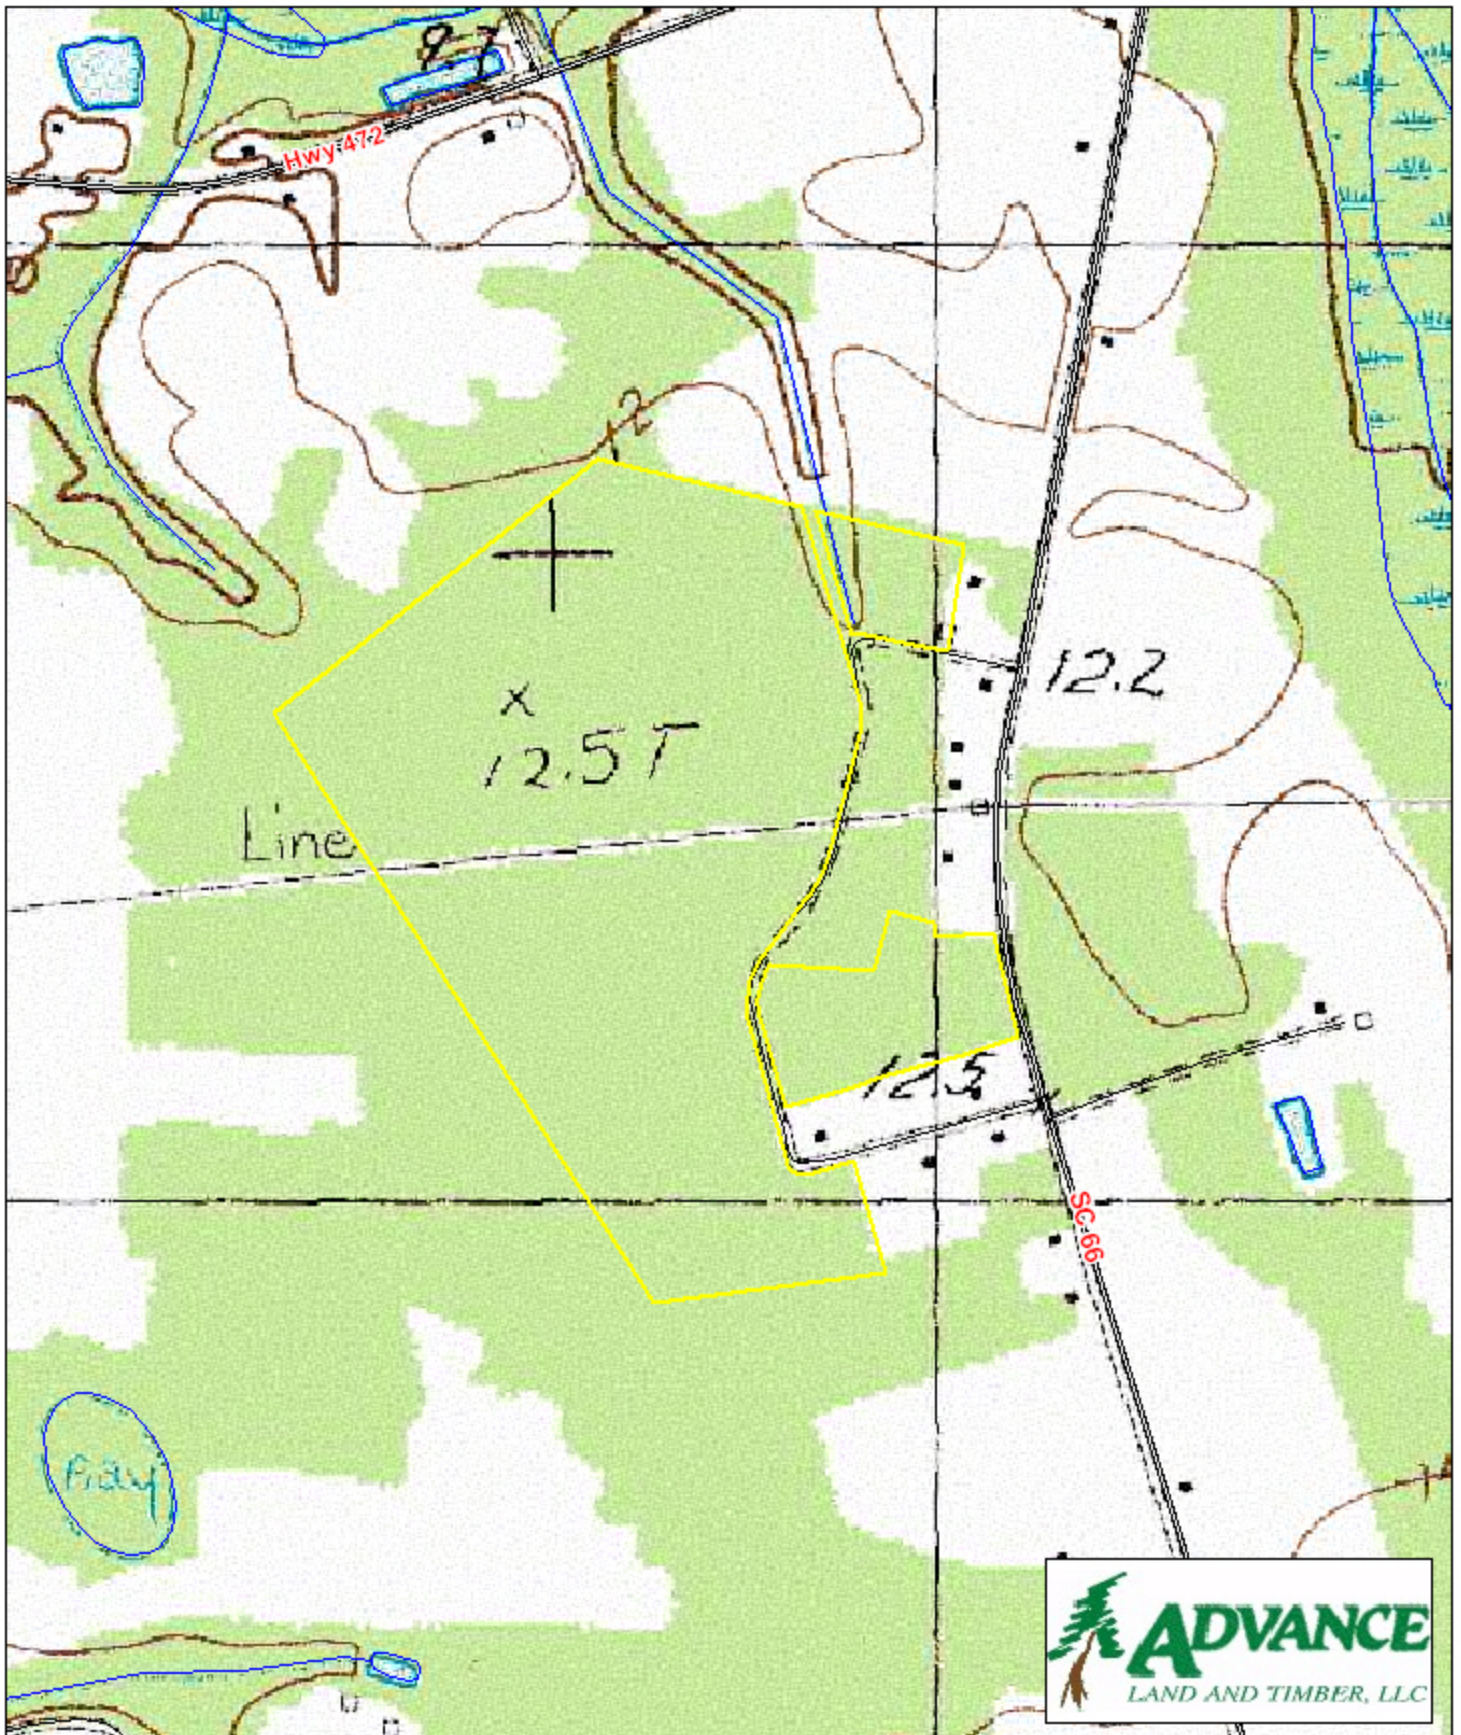

# Tract BC32 - Conway 192,292,354 Horry County, SC

1 inch = 660 feet  
98.0 +/- acres

The information provided on this map is believed to be accurate and is based on the best information available at this time, however, this information is in no way guaranteed.