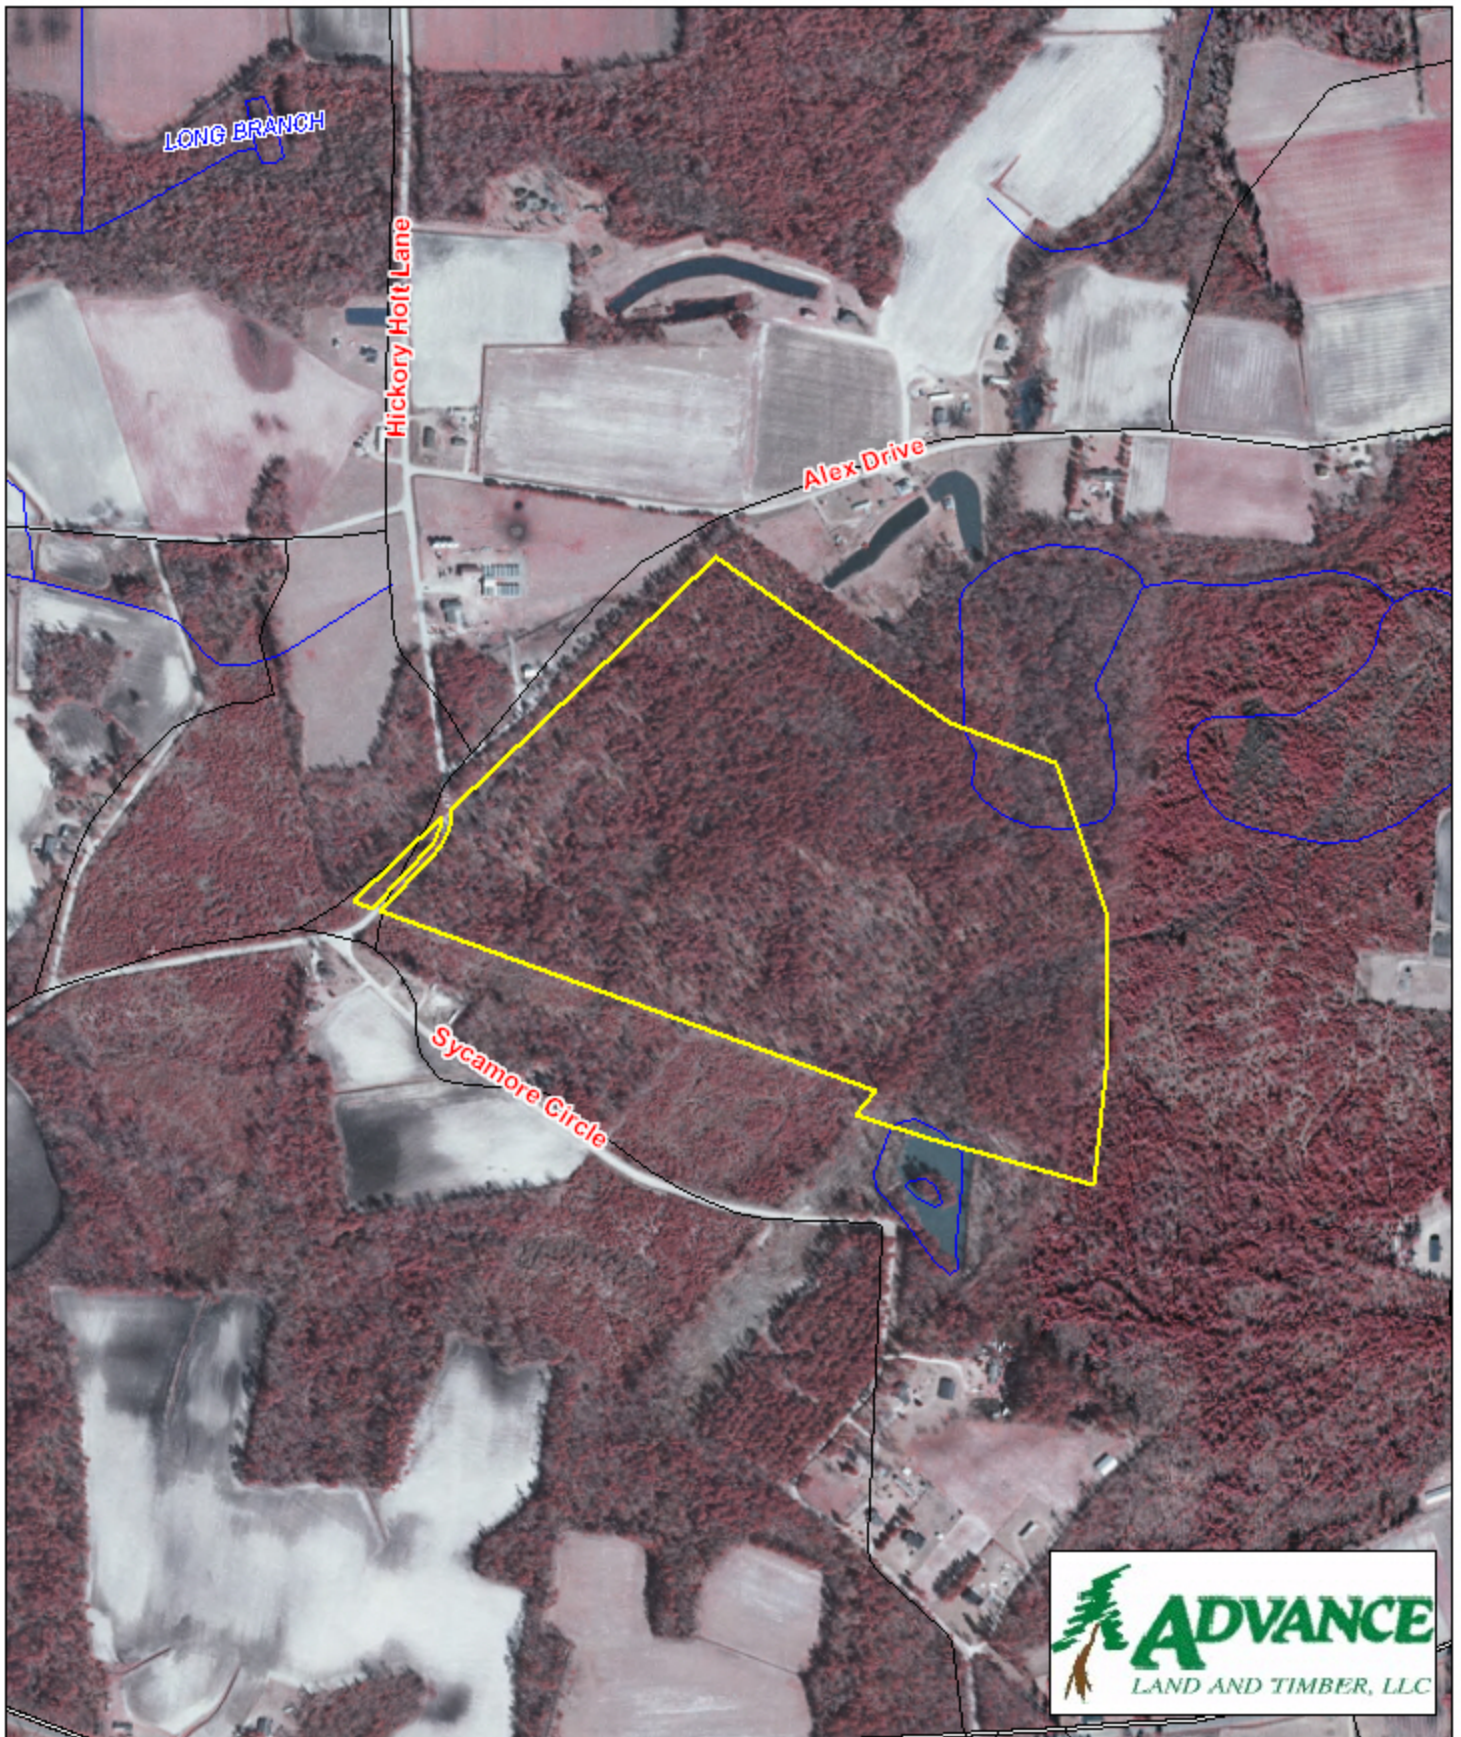

Tract BC2 - Bayboro 4 Horry County, SC

1 inch = 660 feet
71.60 +/- acres

The information provided on this map is believed to be accurate and is based on the best information available at this time, however, this information is in no way guaranteed.