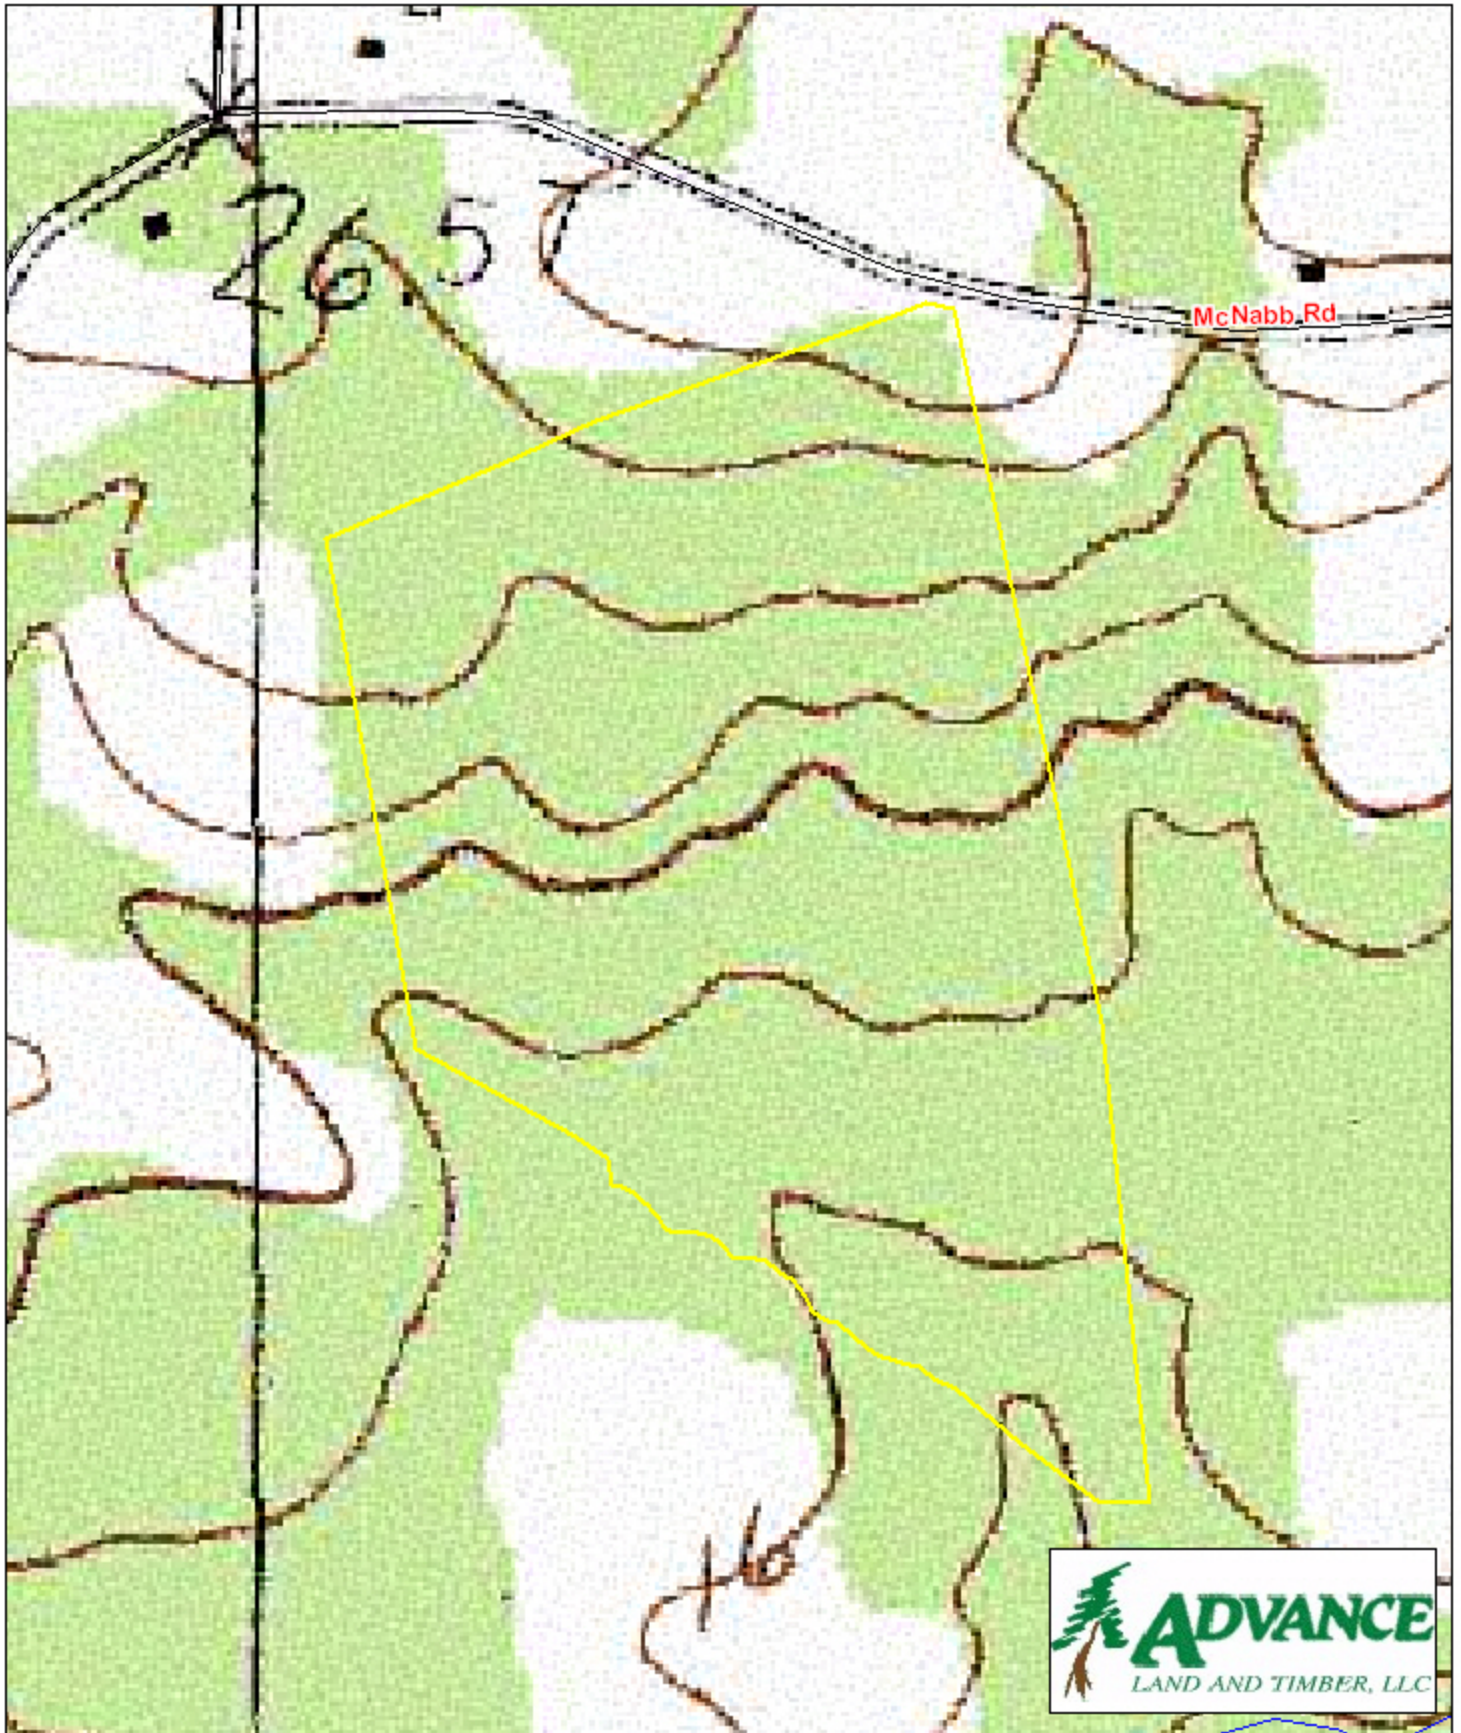

# Tract BC12 - Bayboro 100 Horry County, SC

1 inch = 330 feet  
44.1 +/- acres

The information provided on this map is believed to be accurate and is based on the best information available at this time, however, this information is in no way guaranteed.