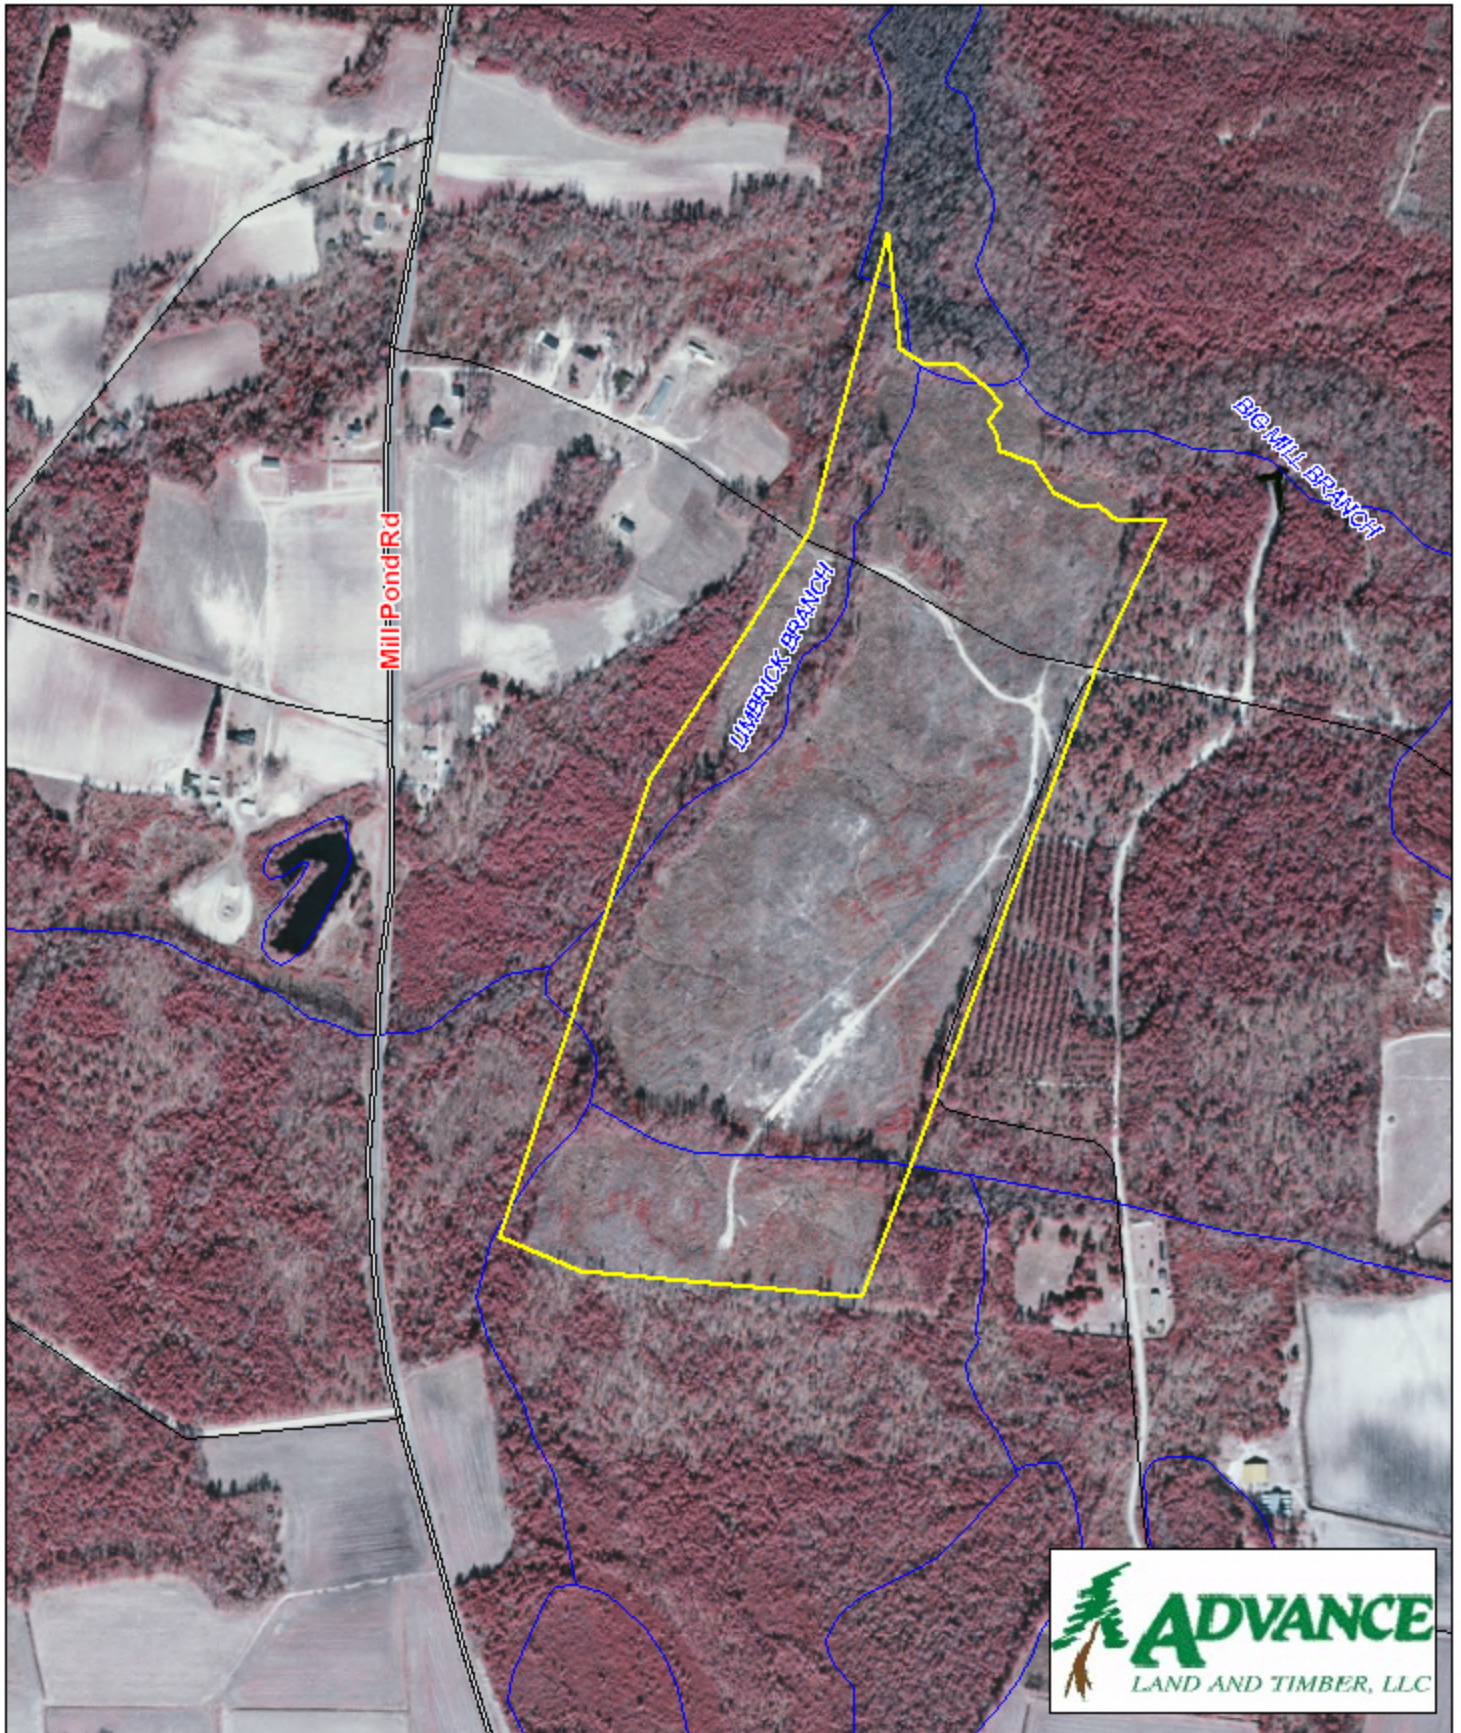

# Tract BC11 - Bayboro 81 & 112 Horry County, SC

1 inch = 660 feet  
86.53 +/- acres

The information provided on this map is believed to be accurate and is based on the best information available at this time, however, this information is in no way guaranteed.